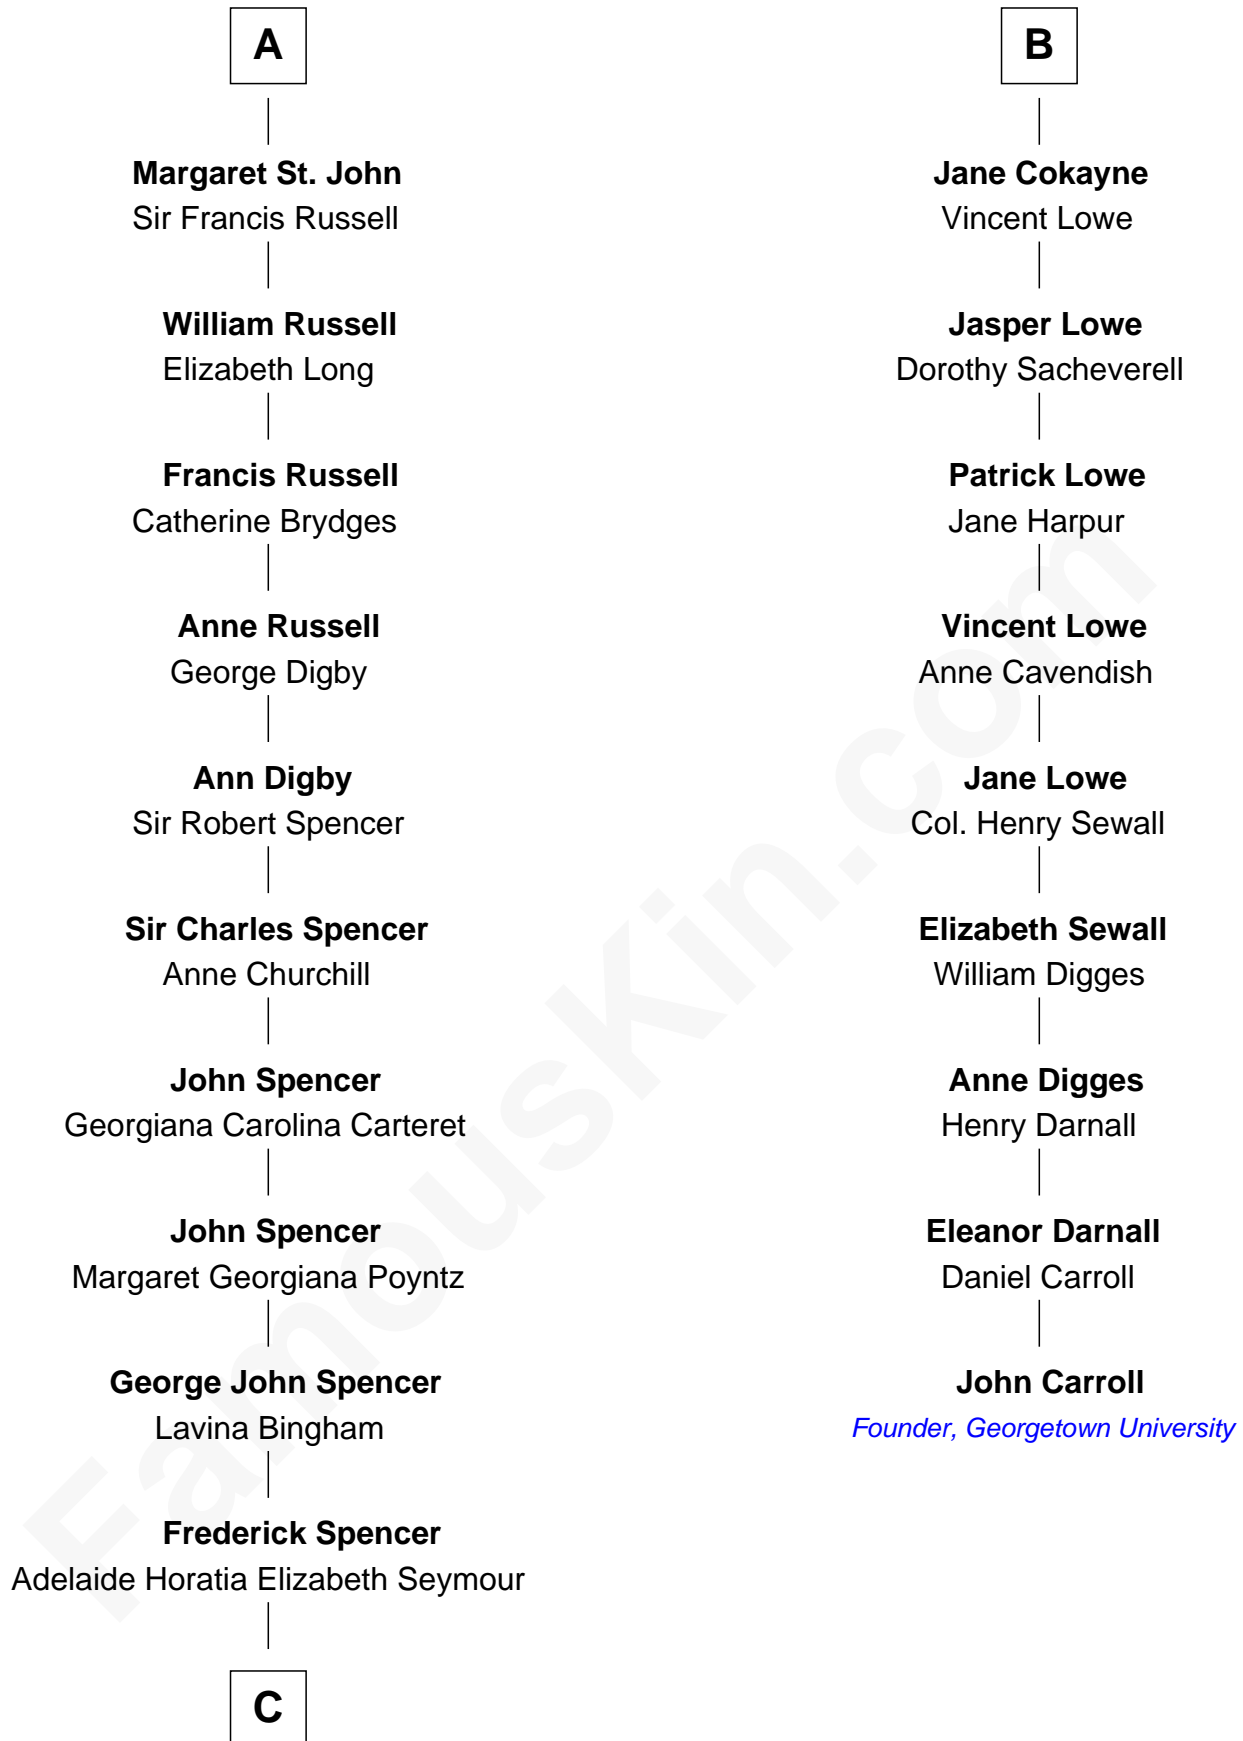

## Relationship Chart of

### Princess Diana

*Princess of Wales*

15th cousin 5 times removed of

**John Carroll**  
*Founder of Georgetown University*

**C**

—  
**Charles Robert Spencer**

Margaret Baring

—  
**Albert Edward John Spencer**

Cynthia Elinor Beatrix Hamilton

—  
**Edward John Spencer**

Frances Ruth Burke Roche

—  
**Princess Diana**

*Princess of Wales*

FamousKin.com