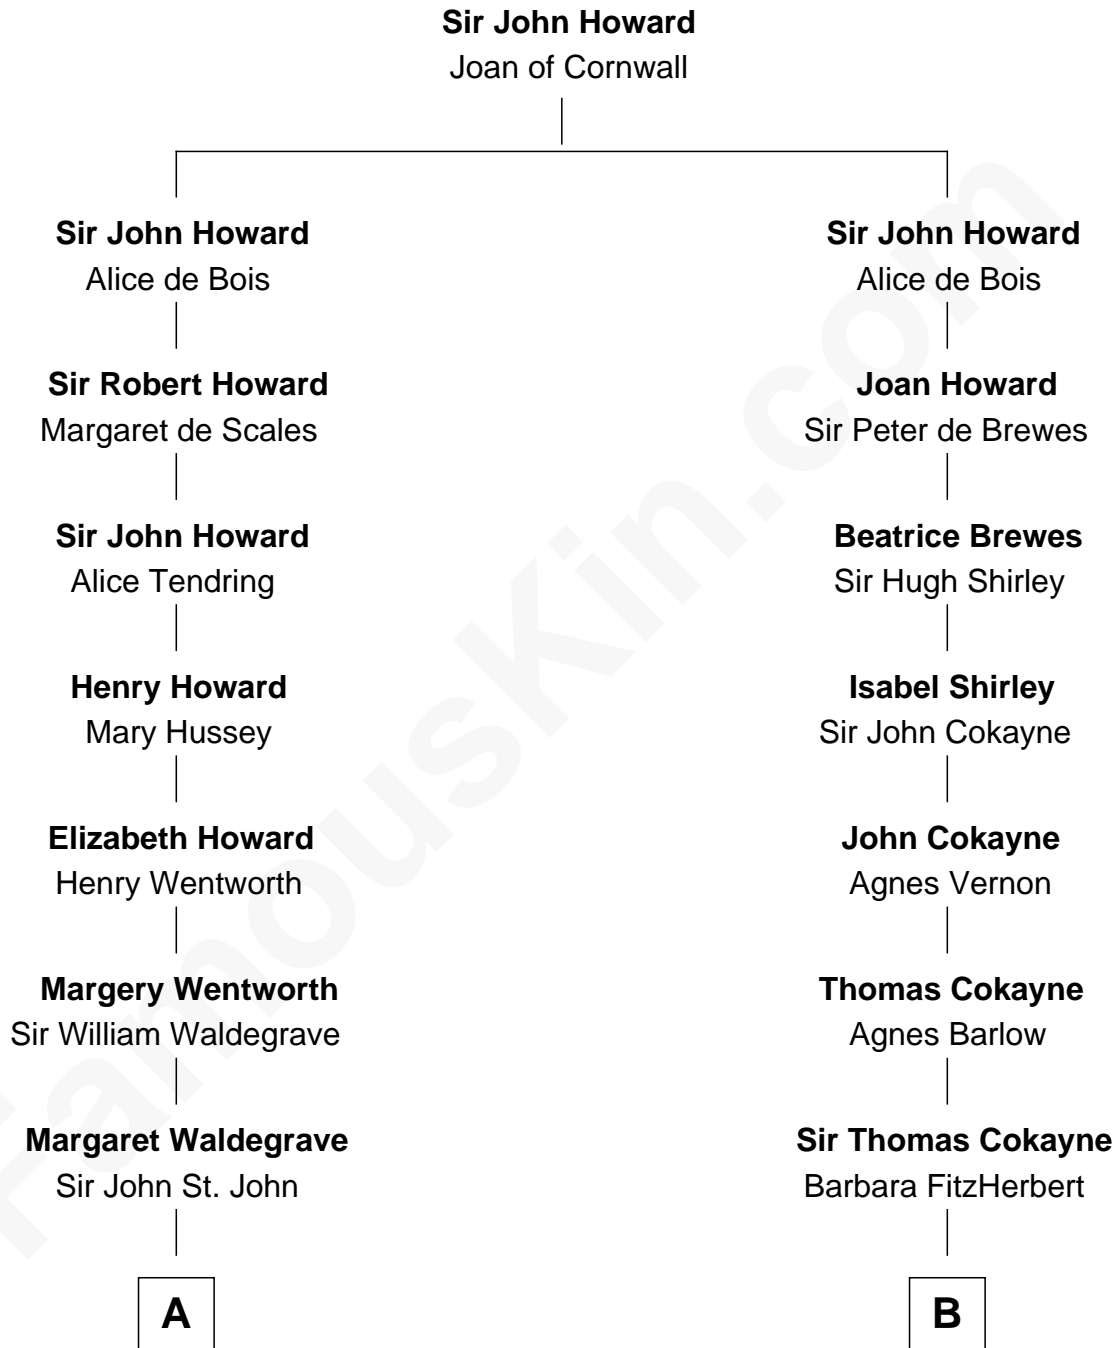

## Relationship Chart of

### Princess Diana

*Princess of Wales*

15th cousin 5 times removed of

**John Carroll**  
*Founder of Georgetown University*

**C**

—  
**Charles Robert Spencer**

Margaret Baring

—  
**Albert Edward John Spencer**