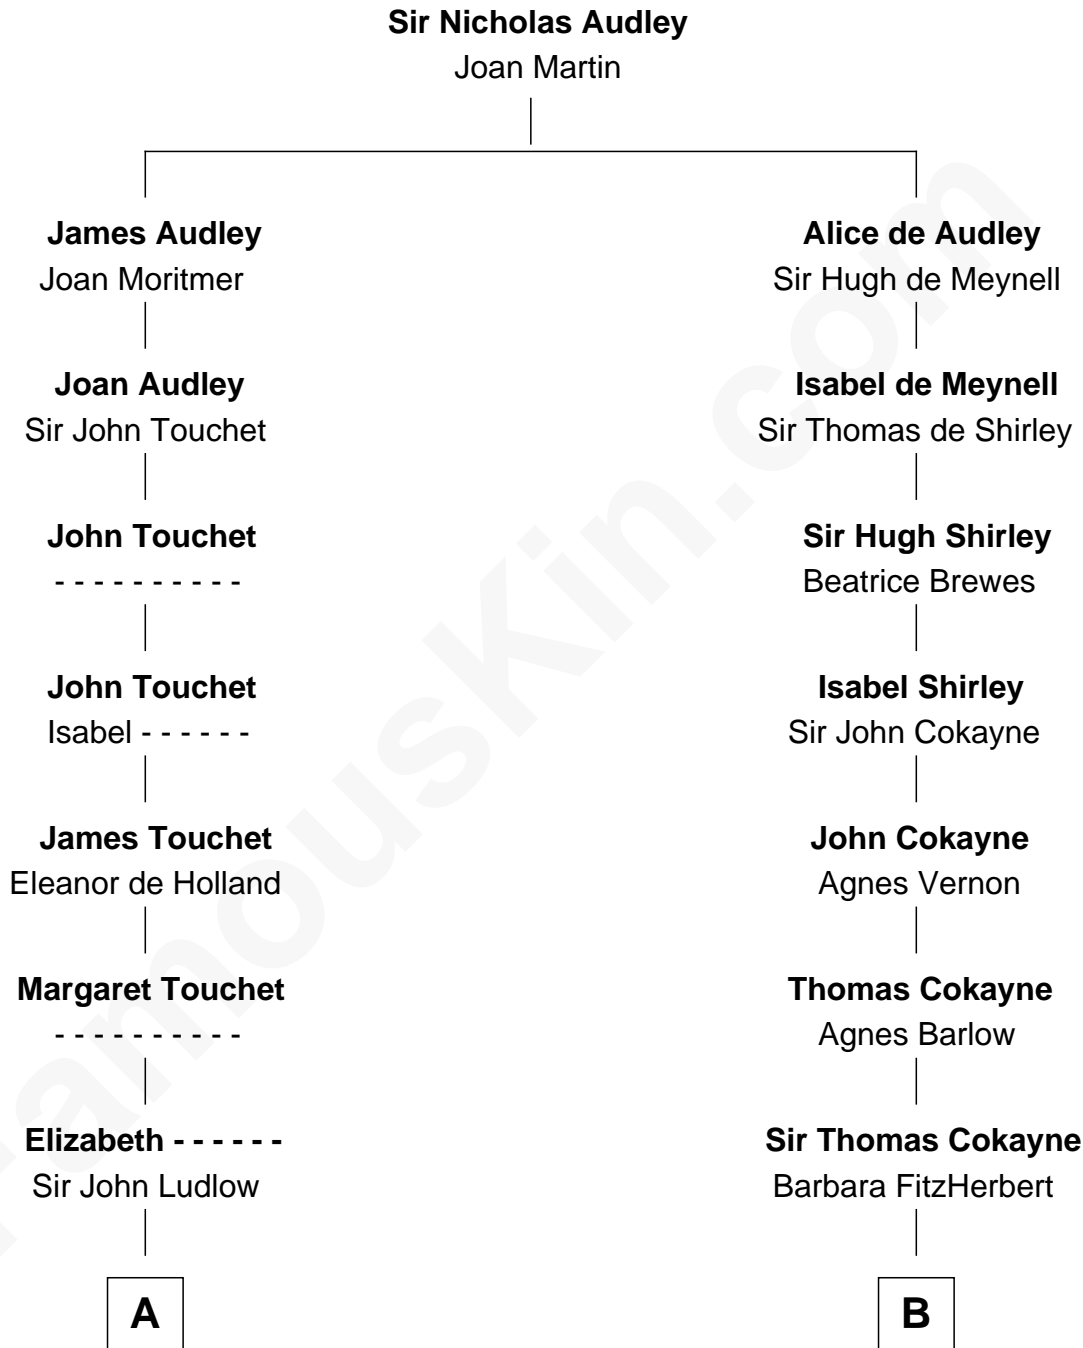

FamousKin.com

Relationship Chart of

Princess Diana

Princess of Wales

15th cousin 6 times removed of

John Carroll

Founder of Georgetown University

C

—
Elizabeth Caroline Boothby

Edmund Burke Roche

—
James Boothby Burke Roche

Frances Eleanor Work

—
Edmund Maurice Burke Roche

Ruth Sylvia Gill

—
Frances Ruth Burke Roche

Edward John Spencer

—
Princess Diana

Princess of Wales

FamousKin.com