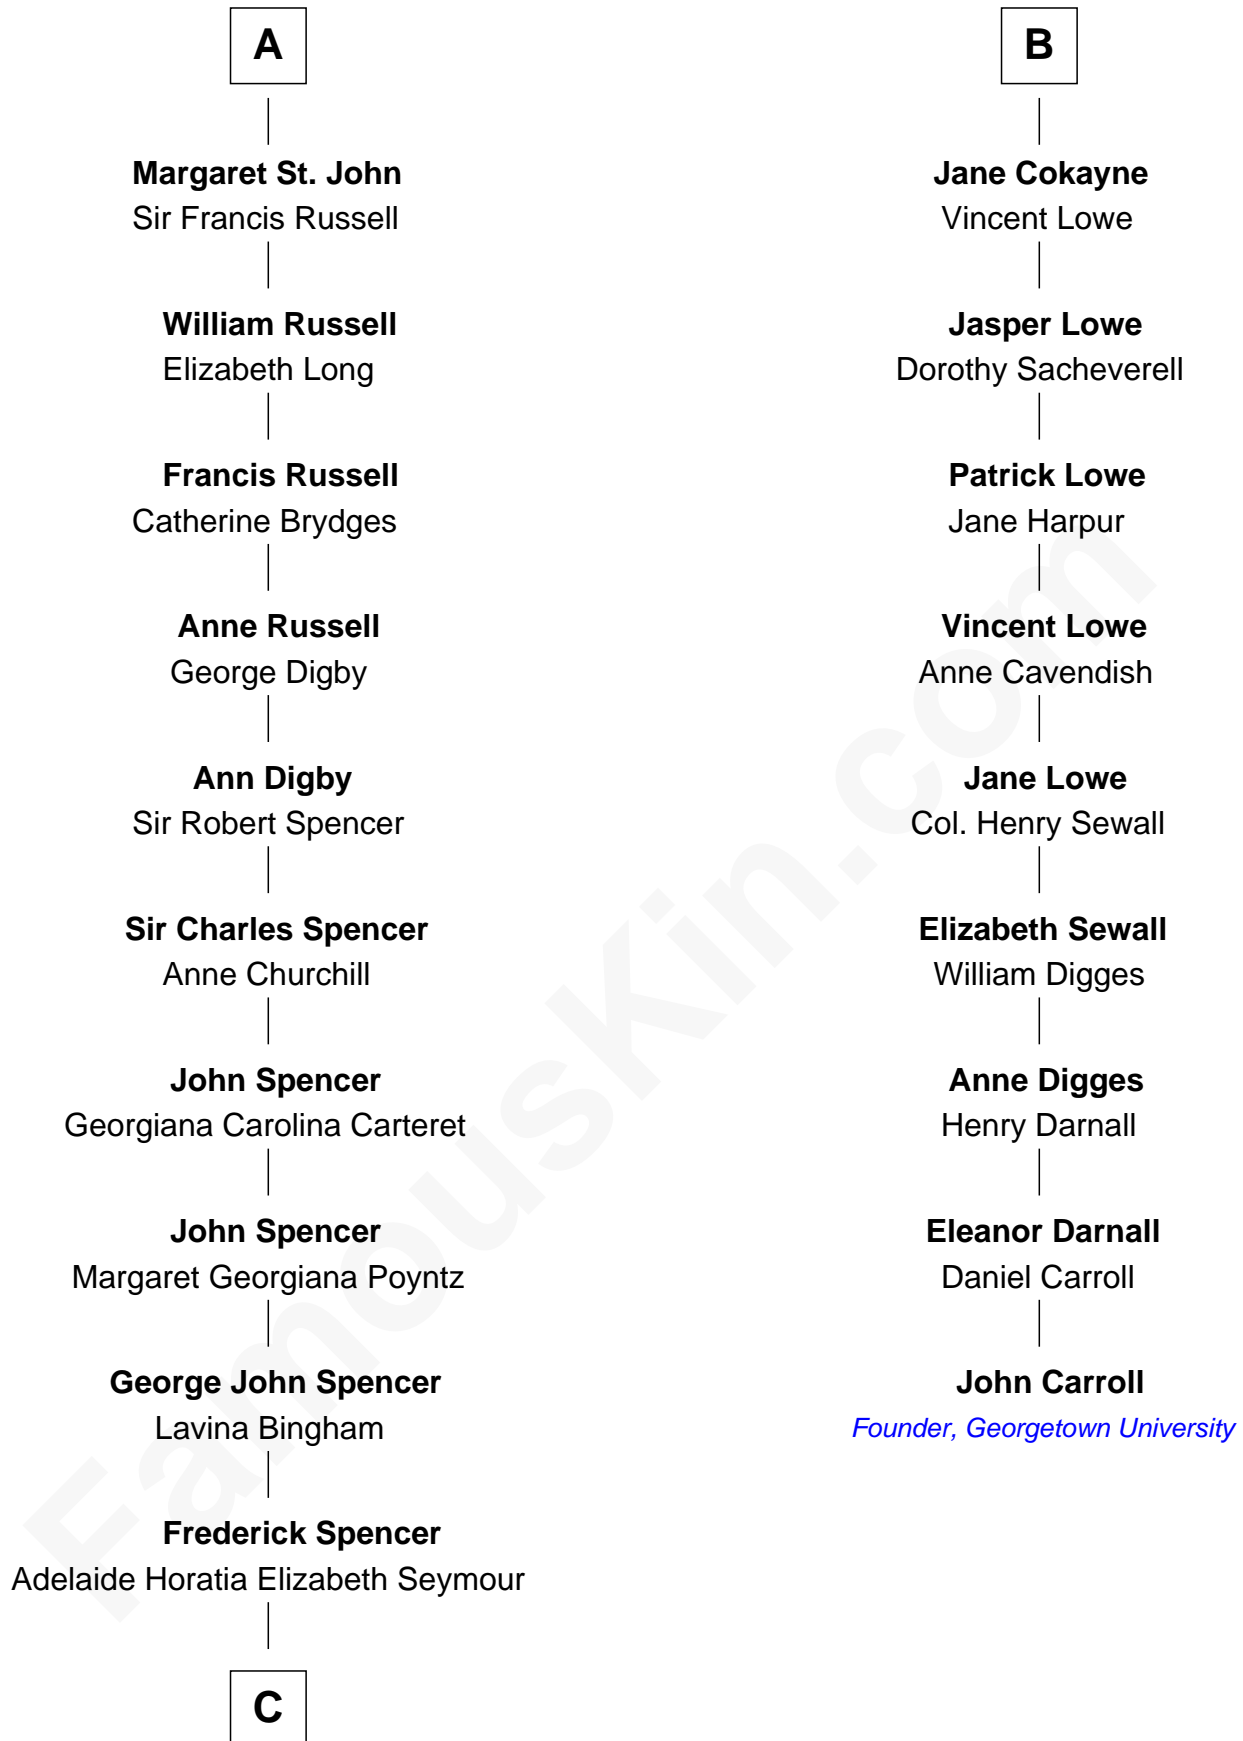

FamousKin.com

Relationship Chart of

Princess Diana

Princess of Wales

15th cousin 5 times removed of

John Carroll

Founder of Georgetown University

C

—
Charles Robert Spencer

Margaret Baring

—
Albert Edward John Spencer

Cynthia Elinor Beatrix Hamilton

—
Edward John Spencer

Frances Ruth Burke Roche

—
Princess Diana

Princess of Wales