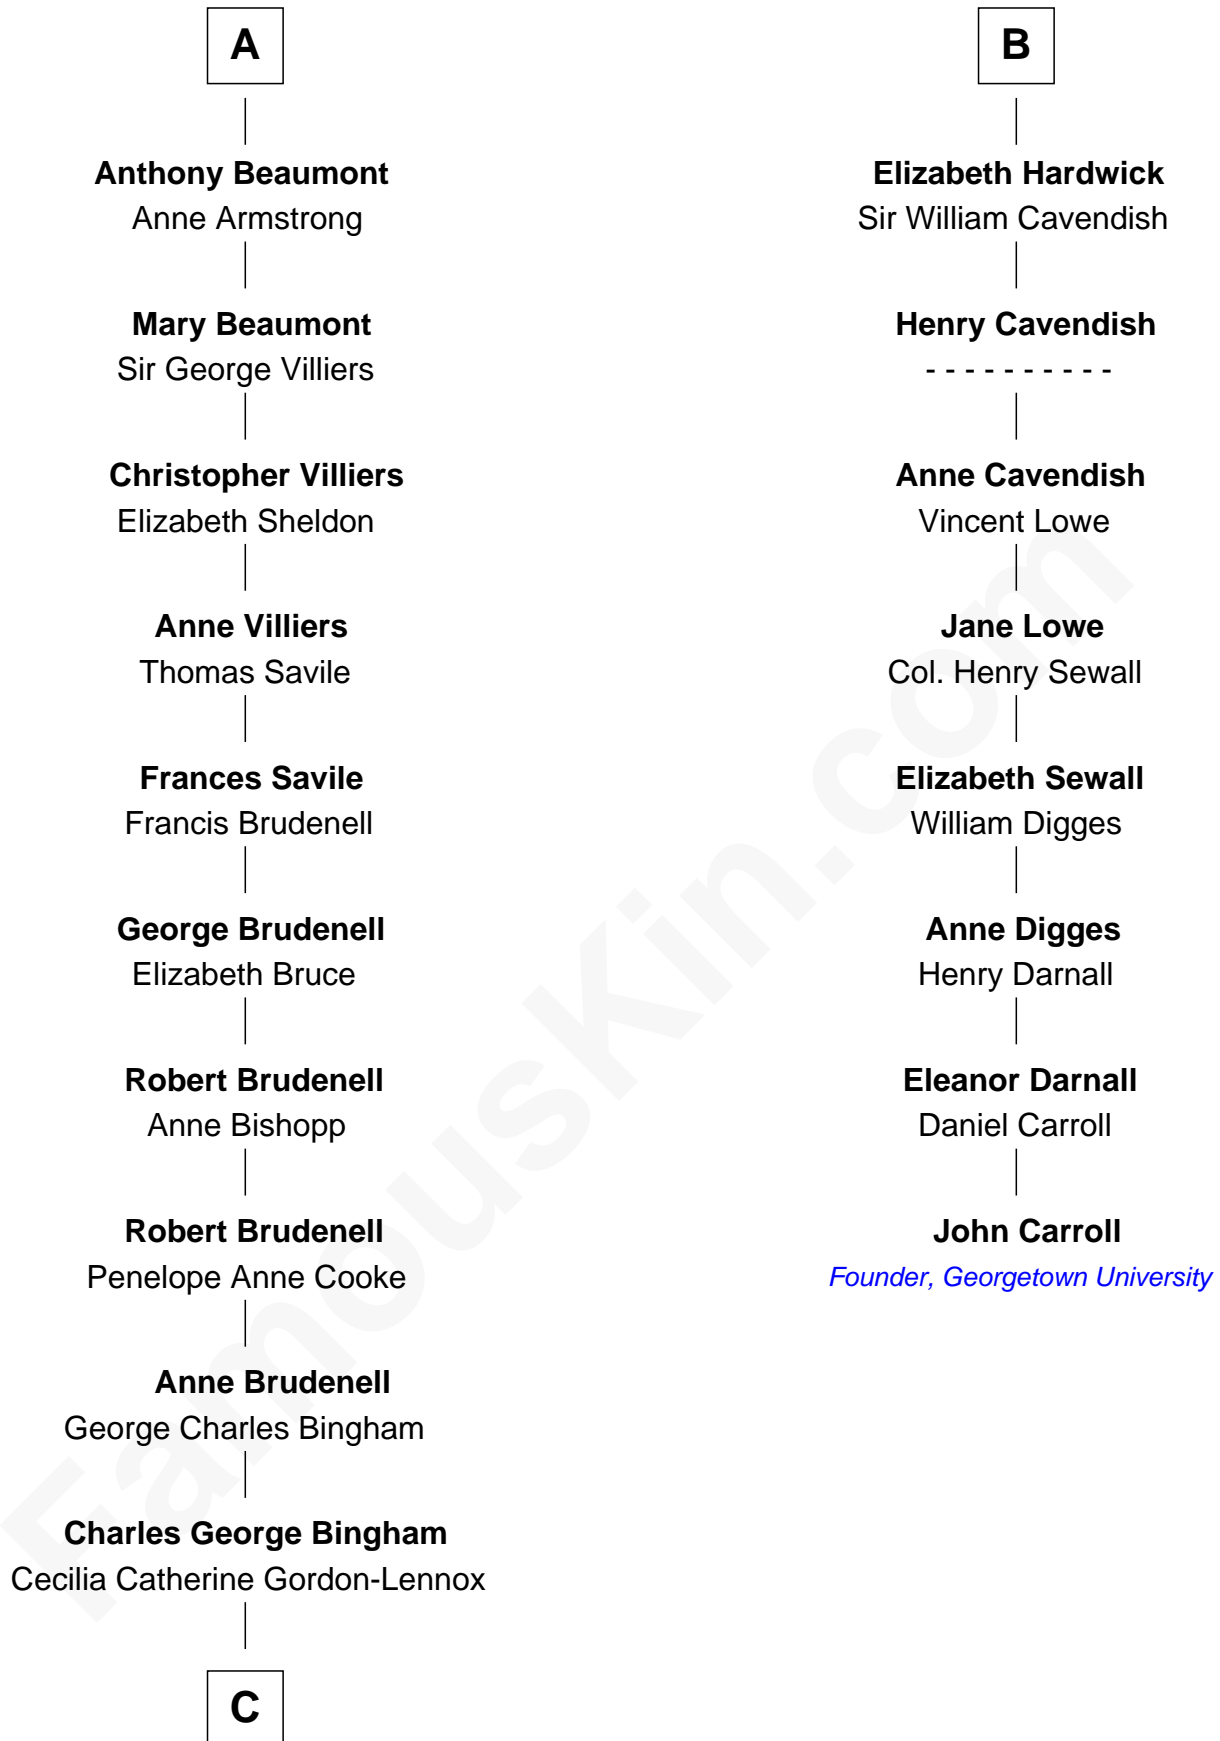

FamousKin.com
Relationship Chart of
Princess Diana
Princess of Wales

14th cousin 6 times removed of
John Carroll
Founder of Georgetown University

C

Rosalind Cecilia Caroline Bingham

James Albert Edward Hamilton

Cynthia Elinor Beatrix Hamilton

Albert Edward John Spencer

Edward John Spencer

Frances Ruth Burke Roche

Princess Diana

Princess of Wales

FamousKin.com