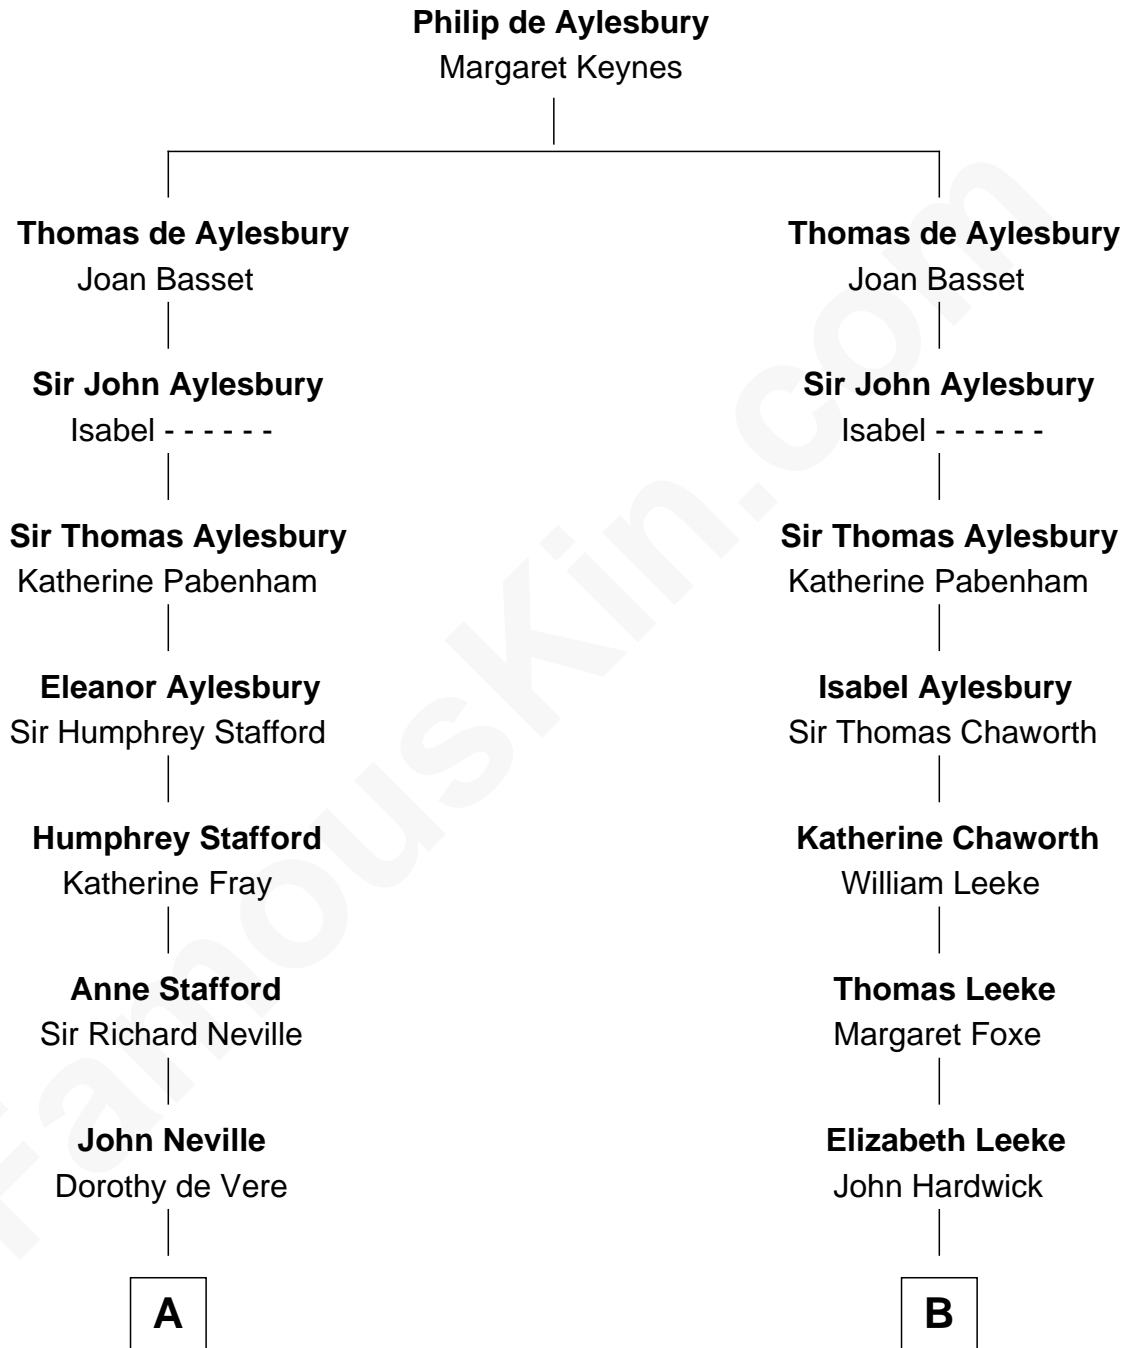

**FamousKin.com**  
**Relationship Chart of**  
**Princess Diana**  
*Princess of Wales*

**14th cousin 7 times removed of**  
**John Carroll**  
*Founder of Georgetown University*

**C**

**Adelaide Horatia Elizabeth Seymour**

Frederick Spencer

**Charles Robert Spencer**

Margaret Baring

**Albert Edward John Spencer**

Cynthia Elinor Beatrix Hamilton

**Edward John Spencer**

Frances Ruth Burke Roche

**Princess Diana**

*Princess of Wales*

FamousKin.com