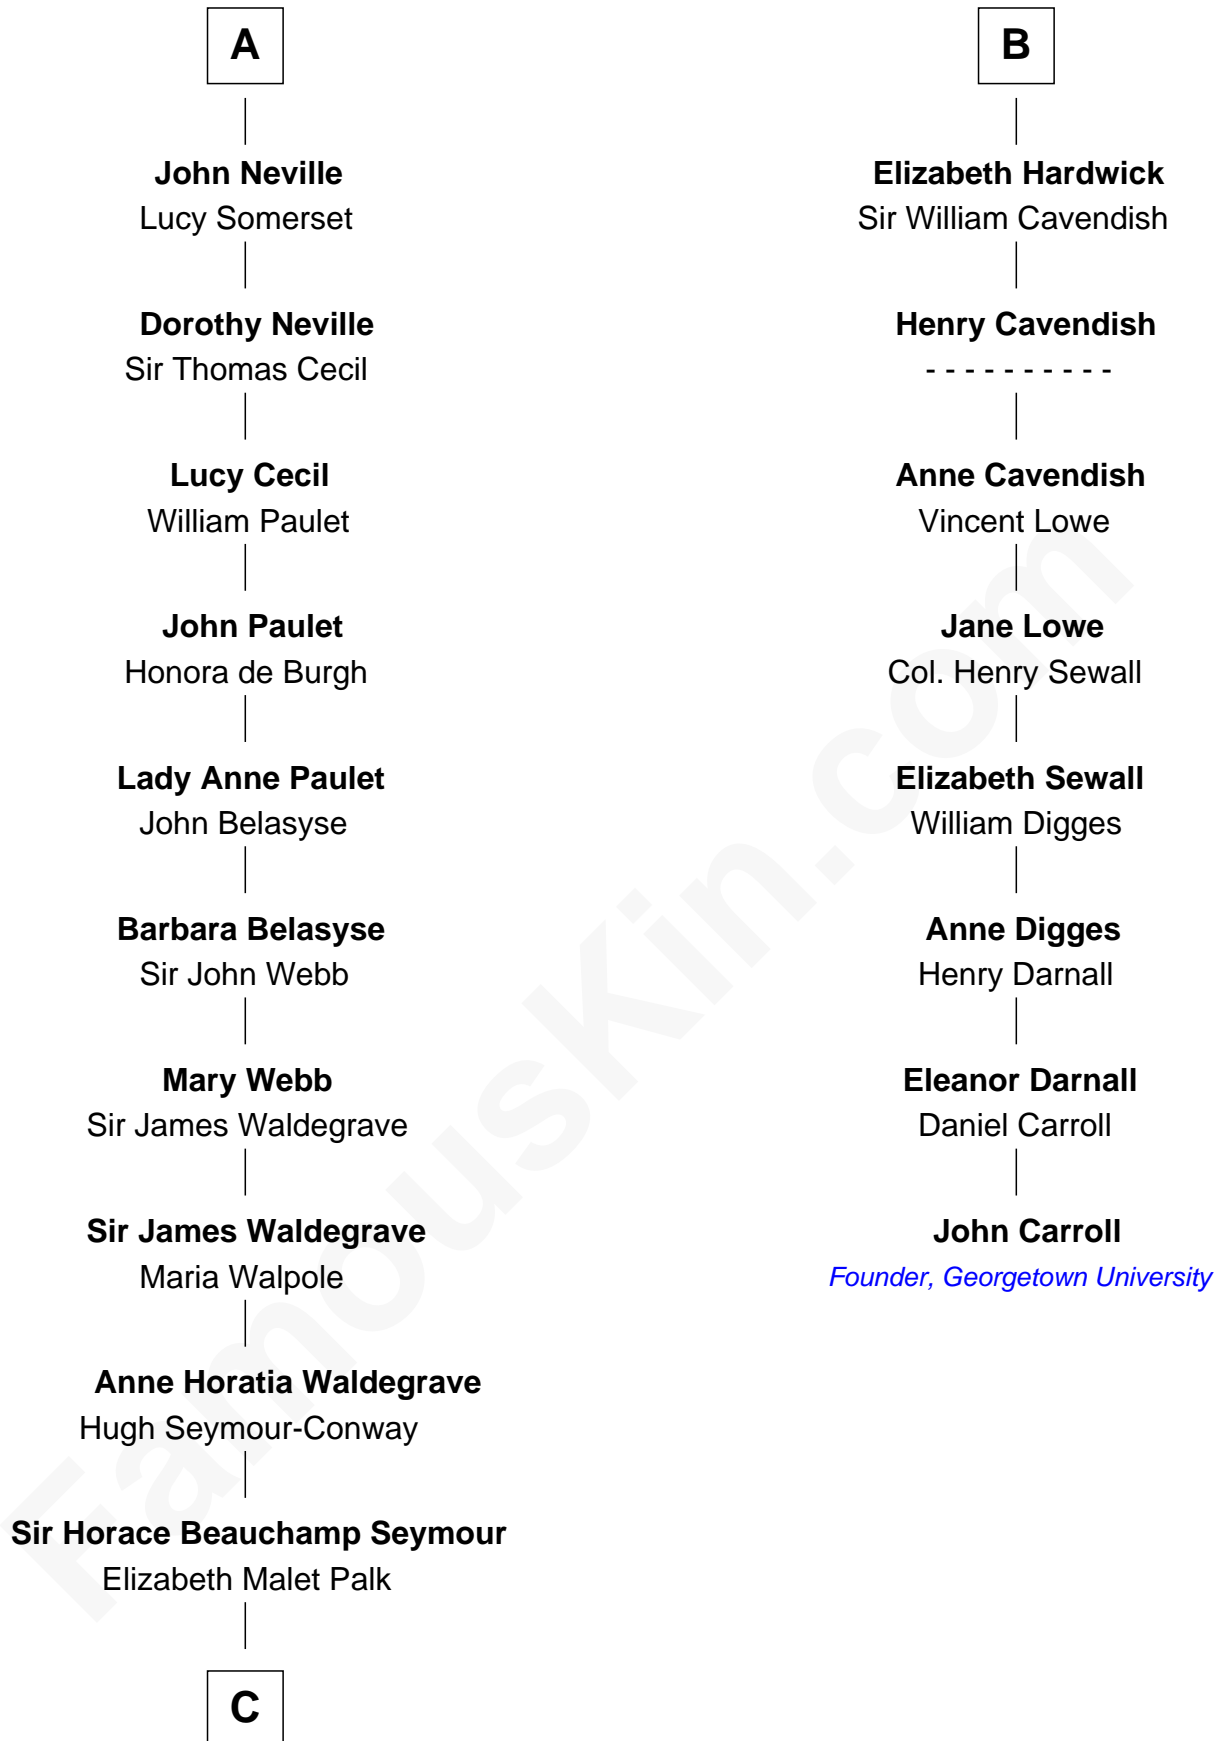

**FamousKin.com**  
**Relationship Chart of**  
**Princess Diana**  
*Princess of Wales*

**14th cousin 7 times removed of**  
**John Carroll**  
*Founder of Georgetown University*

**C**

**Adelaide Horatia Elizabeth Seymour**

Frederick Spencer

**Charles Robert Spencer**

Margaret Baring

**Albert Edward John Spencer**

Cynthia Elinor Beatrix Hamilton

**Edward John Spencer**

Frances Ruth Burke Roche

**Princess Diana**

*Princess of Wales*

FamousKin.com