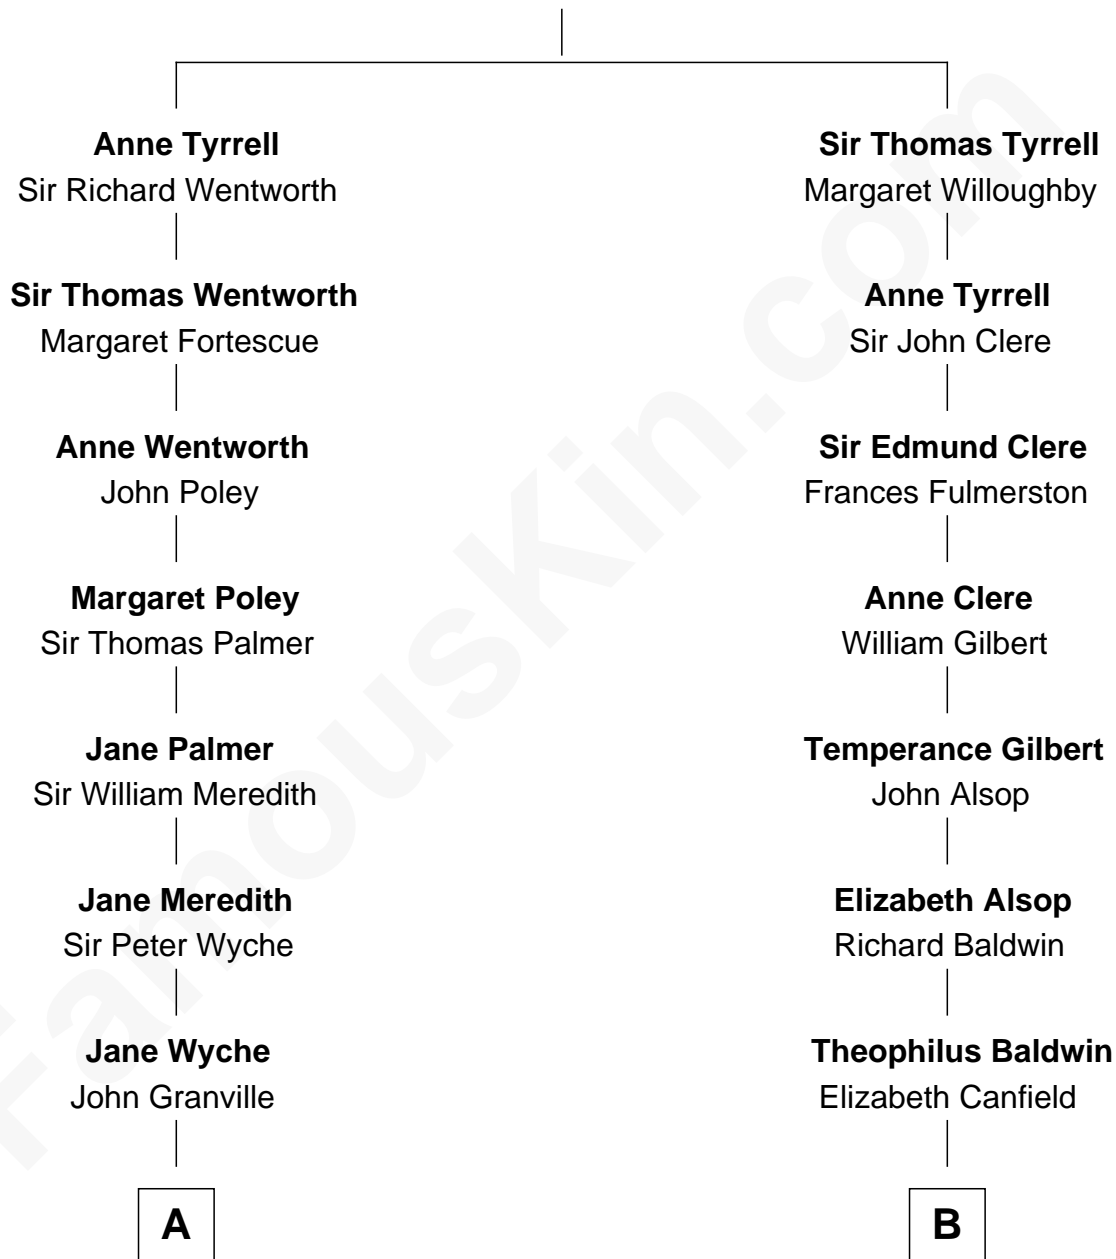

FamousKin.com Relationship Chart of

Princess Diana

Princess of Wales

16th cousin 2 times removed of

Treat Williams

TV & Movie Actor

Sir James Tyrrell

Anne Arundell

C

Edward John Spencer
Frances Ruth Burke Roche

Princess Diana
Princess of Wales

FamousKin.com