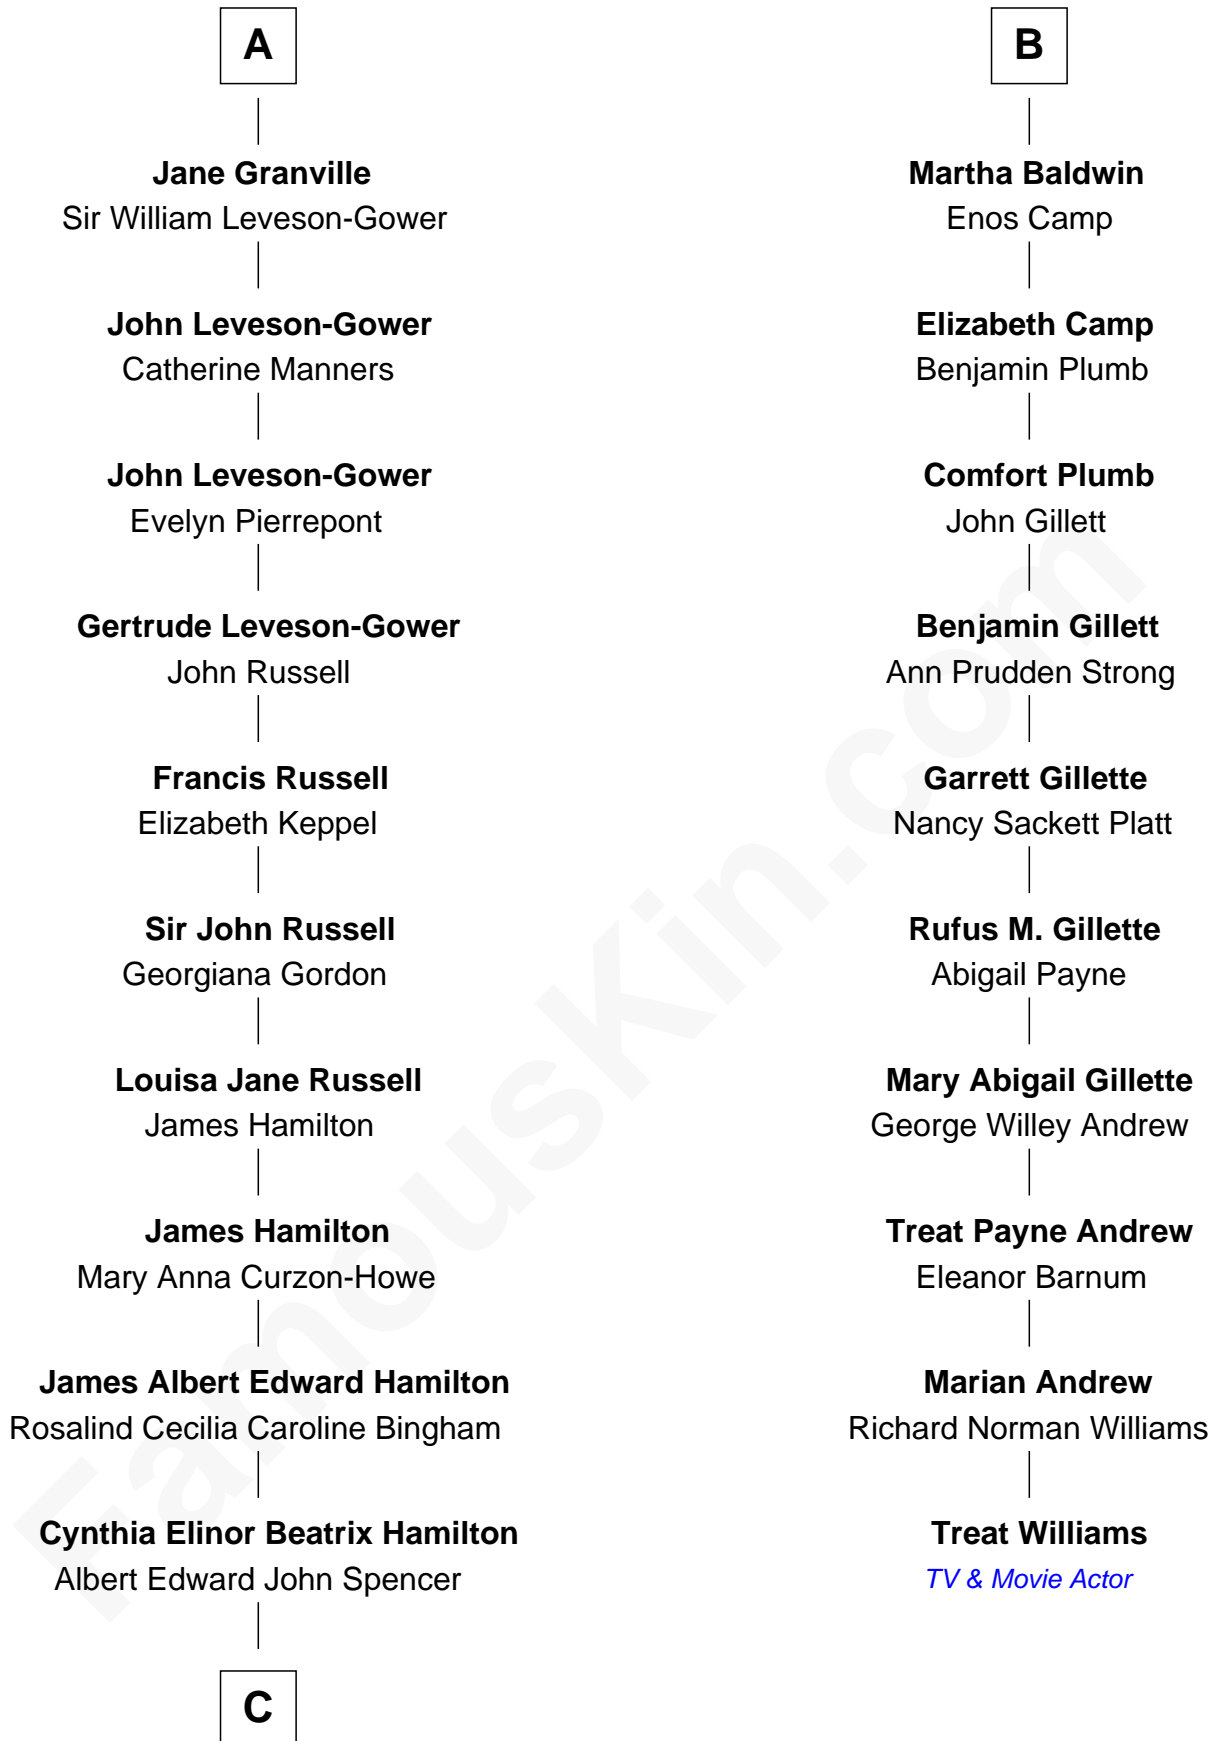

FamousKin.com Relationship Chart of

Princess Diana

Princess of Wales

16th cousin 2 times removed of

Treat Williams

TV & Movie Actor

Sir James Tyrrell

Anne Arundell

C

Edward John Spencer
Frances Ruth Burke Roche

Princess Diana
Princess of Wales

FamousKin.com