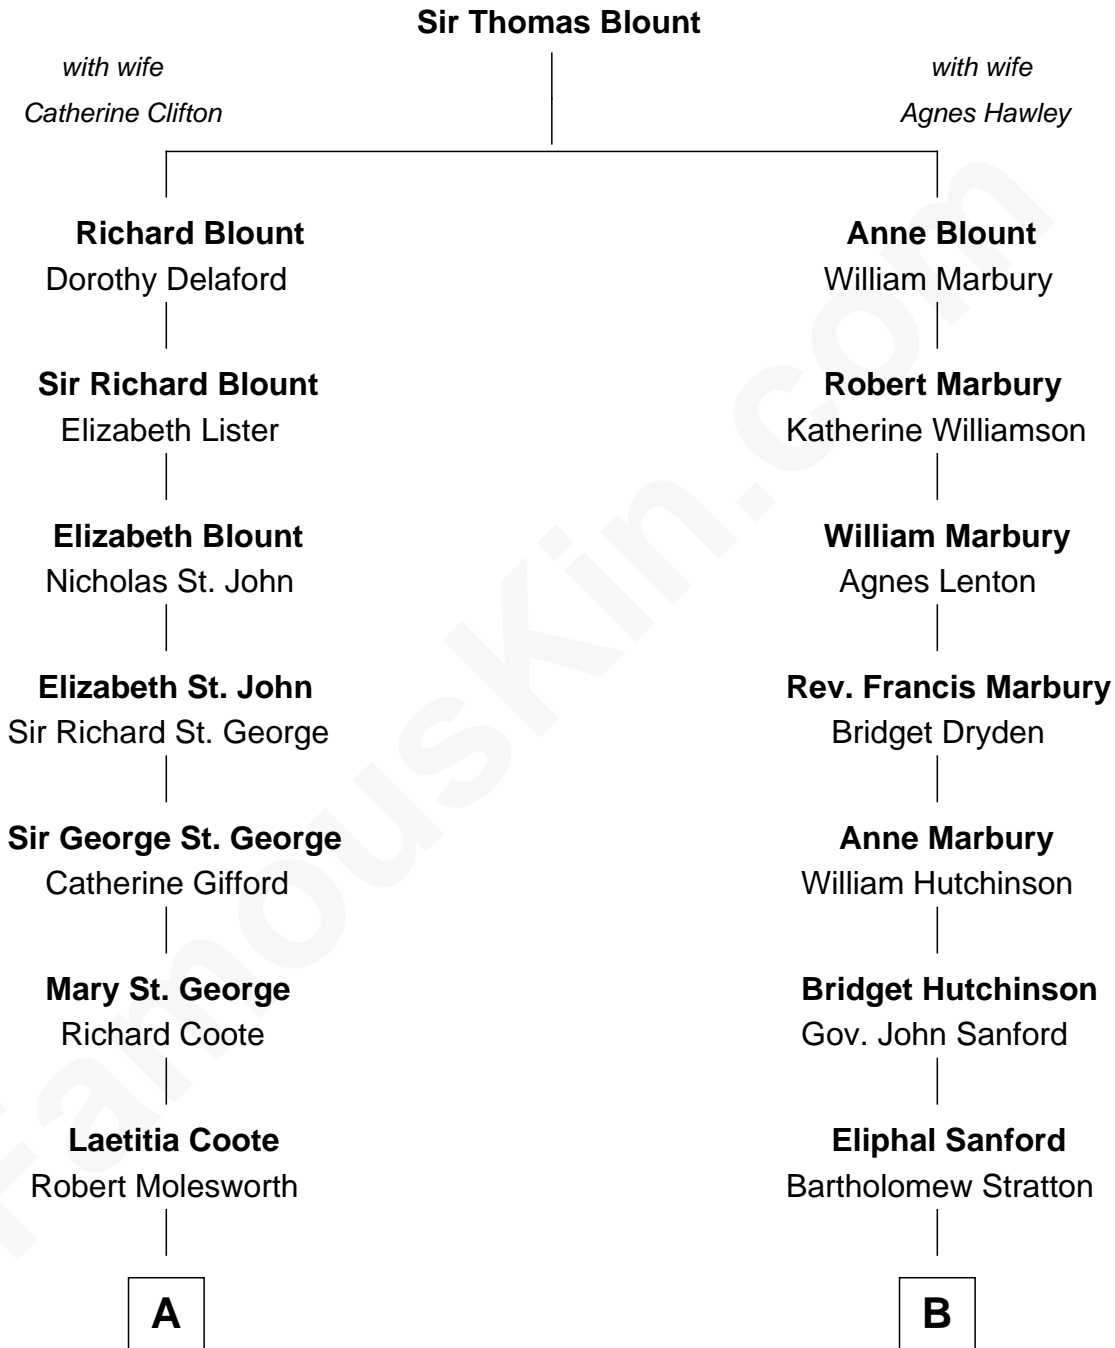

**FamousKin.com**  
**Relationship Chart of**  
**Princess Diana**  
*Princess of Wales*

15th cousin 2 times removed of  
**Treat Williams**  
*TV & Movie Actor*

Treat Williams photo by [Philipp Wüst](#) (CC BY SA 3.0 DE)