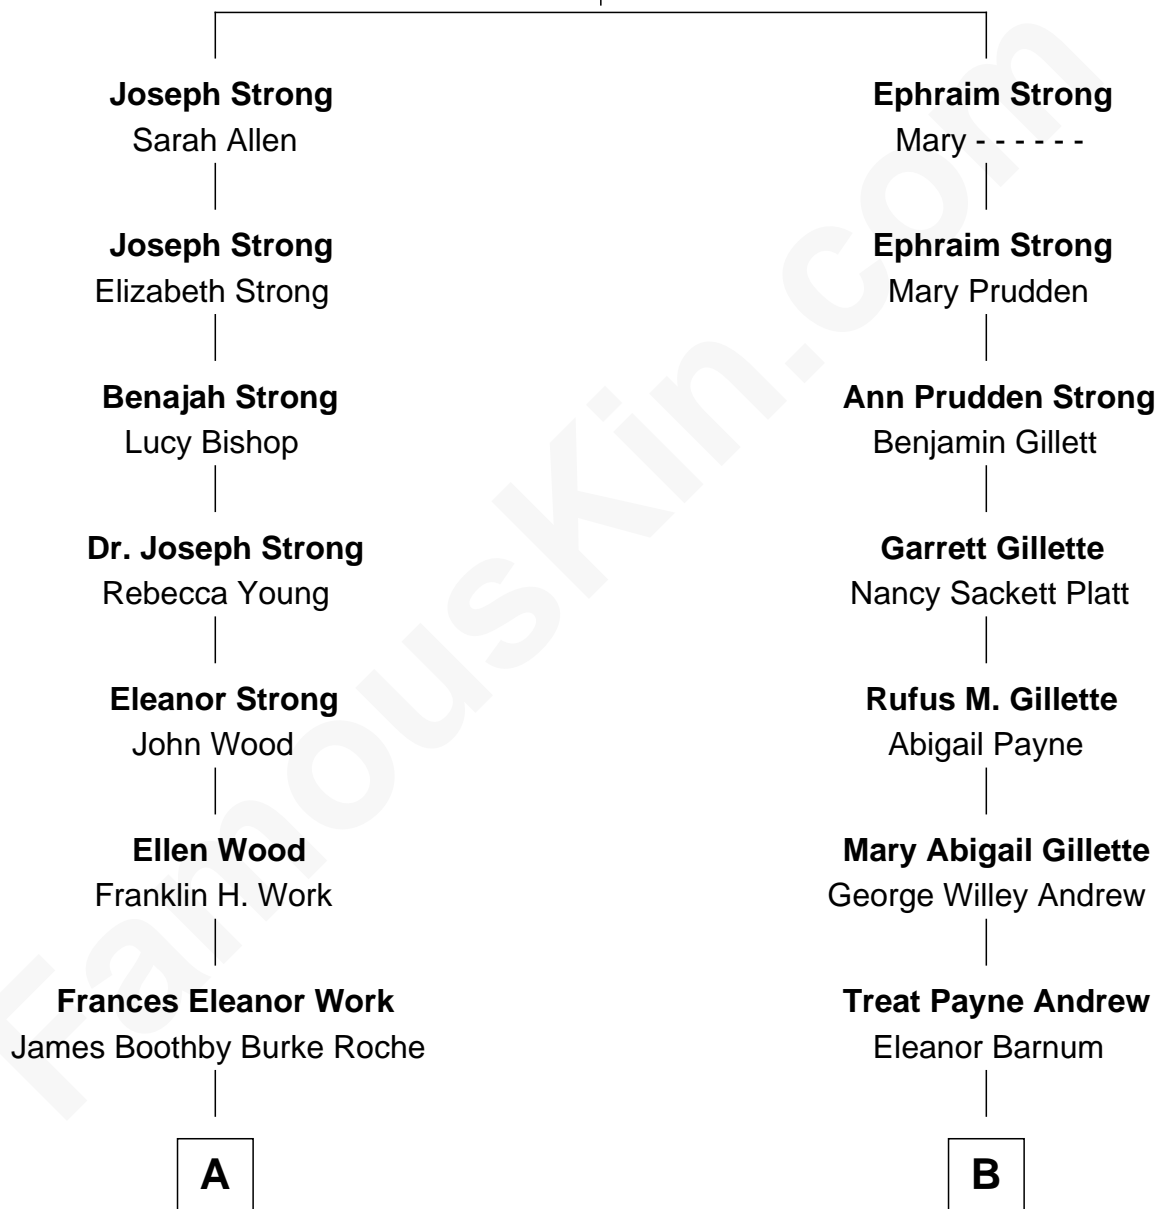

FamousKin.com Relationship Chart of

Princess Diana

Princess of Wales

8th cousin 1 time removed of

Treat Williams

TV & Movie Actor

Thomas Strong

Rachel Holton

FamousKin.com