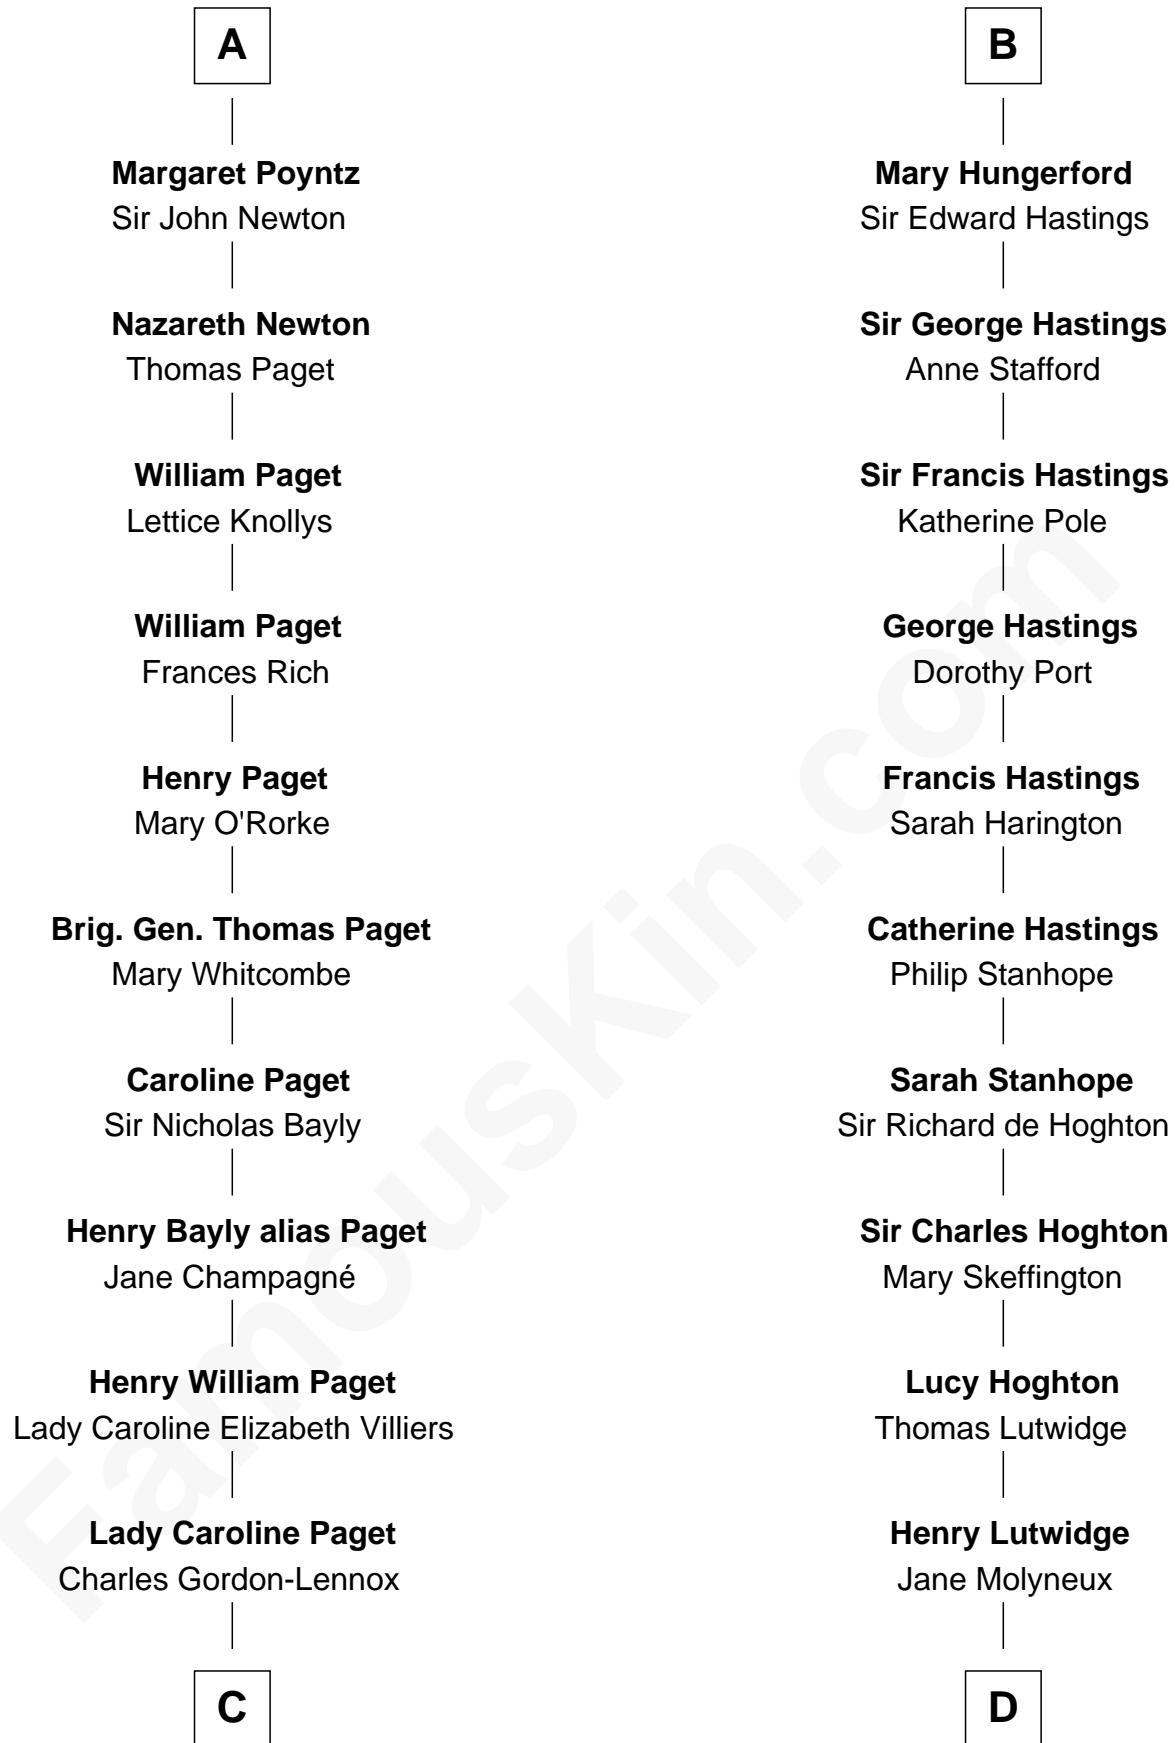

## Relationship Chart of

### Princess Diana

*Princess of Wales*

19th cousin 2 times removed of

### Lewis Carroll

*Author of Alice in Wonderland*

**C**

**Cecilia Catherine Gordon-Lennox**

Charles George Bingham

**Rosalind Cecilia Caroline Bingham**

James Albert Edward Hamilton

**Cynthia Elinor Beatrix Hamilton**

Albert Edward John Spencer

**Edward John Spencer**

Frances Ruth Burke Roche

**Princess Diana**

*Princess of Wales*

**D**

**Charles Lutwidge**

Elizabeth Anne Dodgson