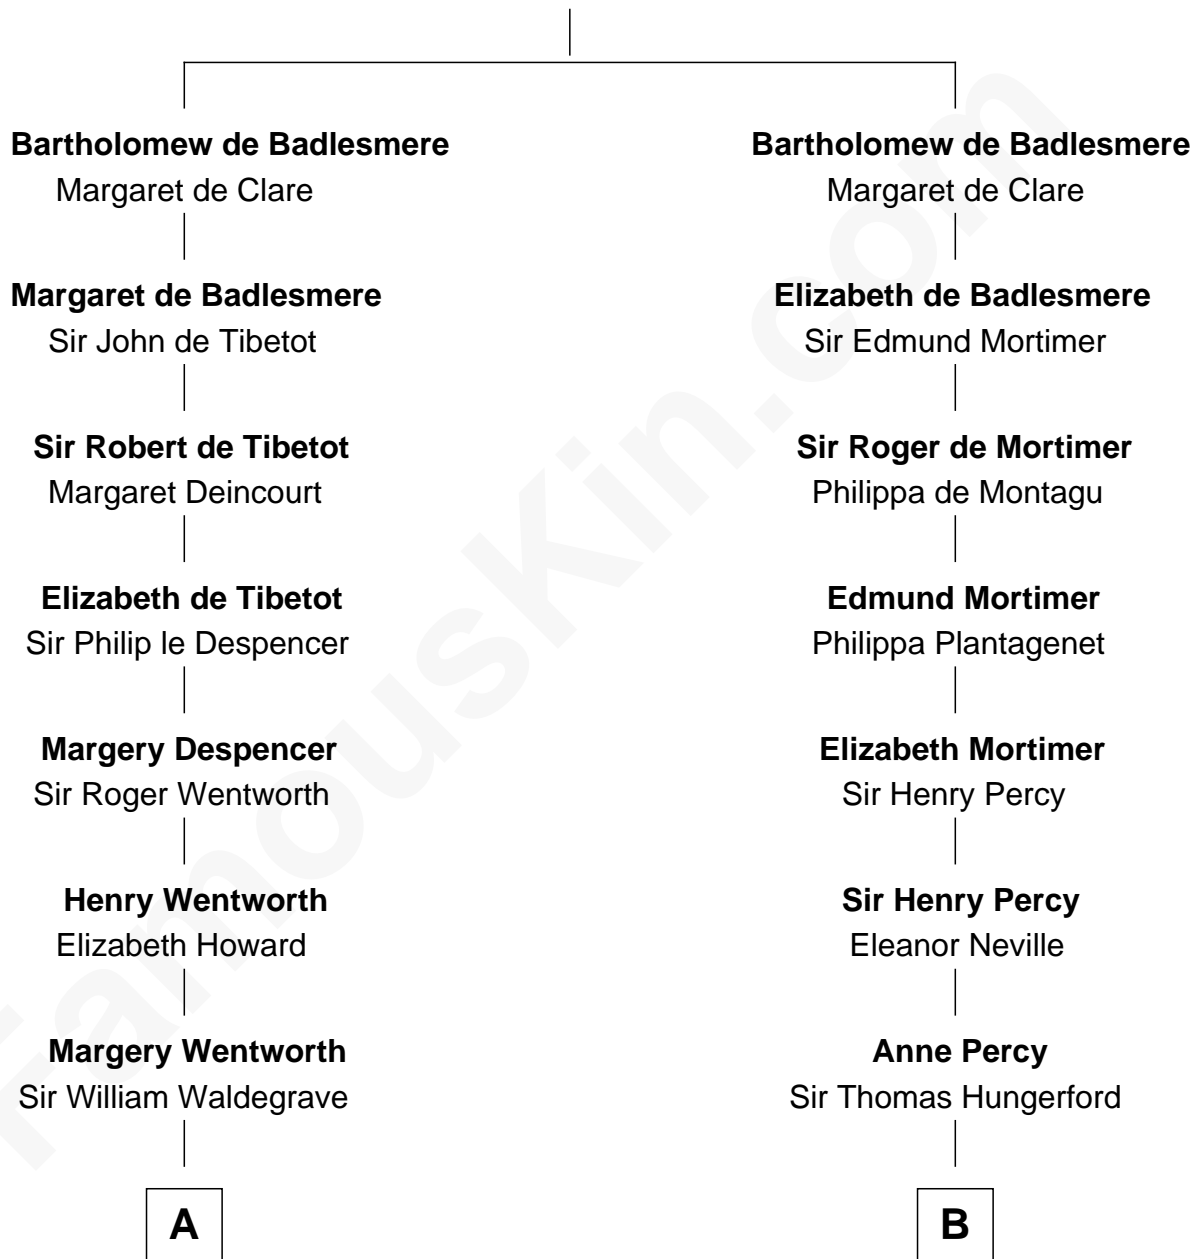

FamousKin.com

Relationship Chart of

Princess Diana

Princess of Wales

19th cousin 2 times removed of

Lewis Carroll

Author of Alice in Wonderland

Gunselm de Badlesmere

C

Frederick Spencer

Adelaide Horatia Elizabeth Seymour

Charles Robert Spencer

Margaret Baring

Albert Edward John Spencer

Cynthia Elinor Beatrix Hamilton

Edward John Spencer