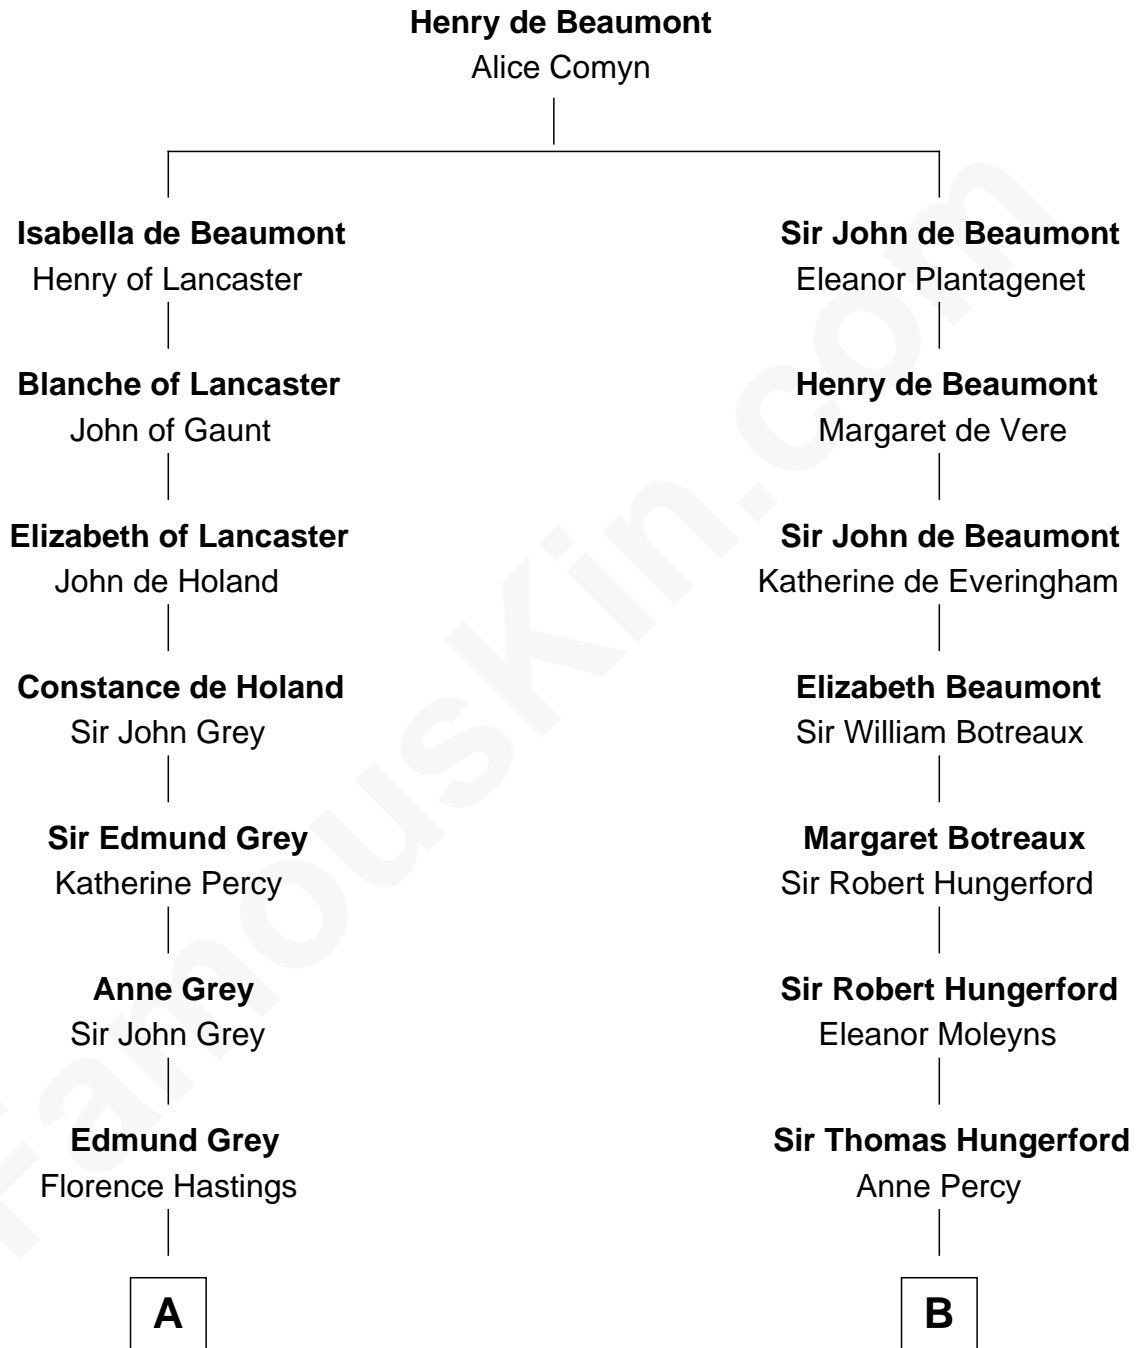

FamousKin.com Relationship Chart of

Princess Diana

Princess of Wales

19th cousin 2 times removed of

Lewis Carroll

Author of Alice in Wonderland

C

Frederick Spencer
Adelaide Horatia Elizabeth Seymour

Charles Robert Spencer
Margaret Baring

Albert Edward John Spencer
Cynthia Elinor Beatrix Hamilton

Edward John Spencer
Frances Ruth Burke Roche

Princess Diana
Princess of Wales

D

Charles Lutwidge
Elizabeth Anne Dodgson