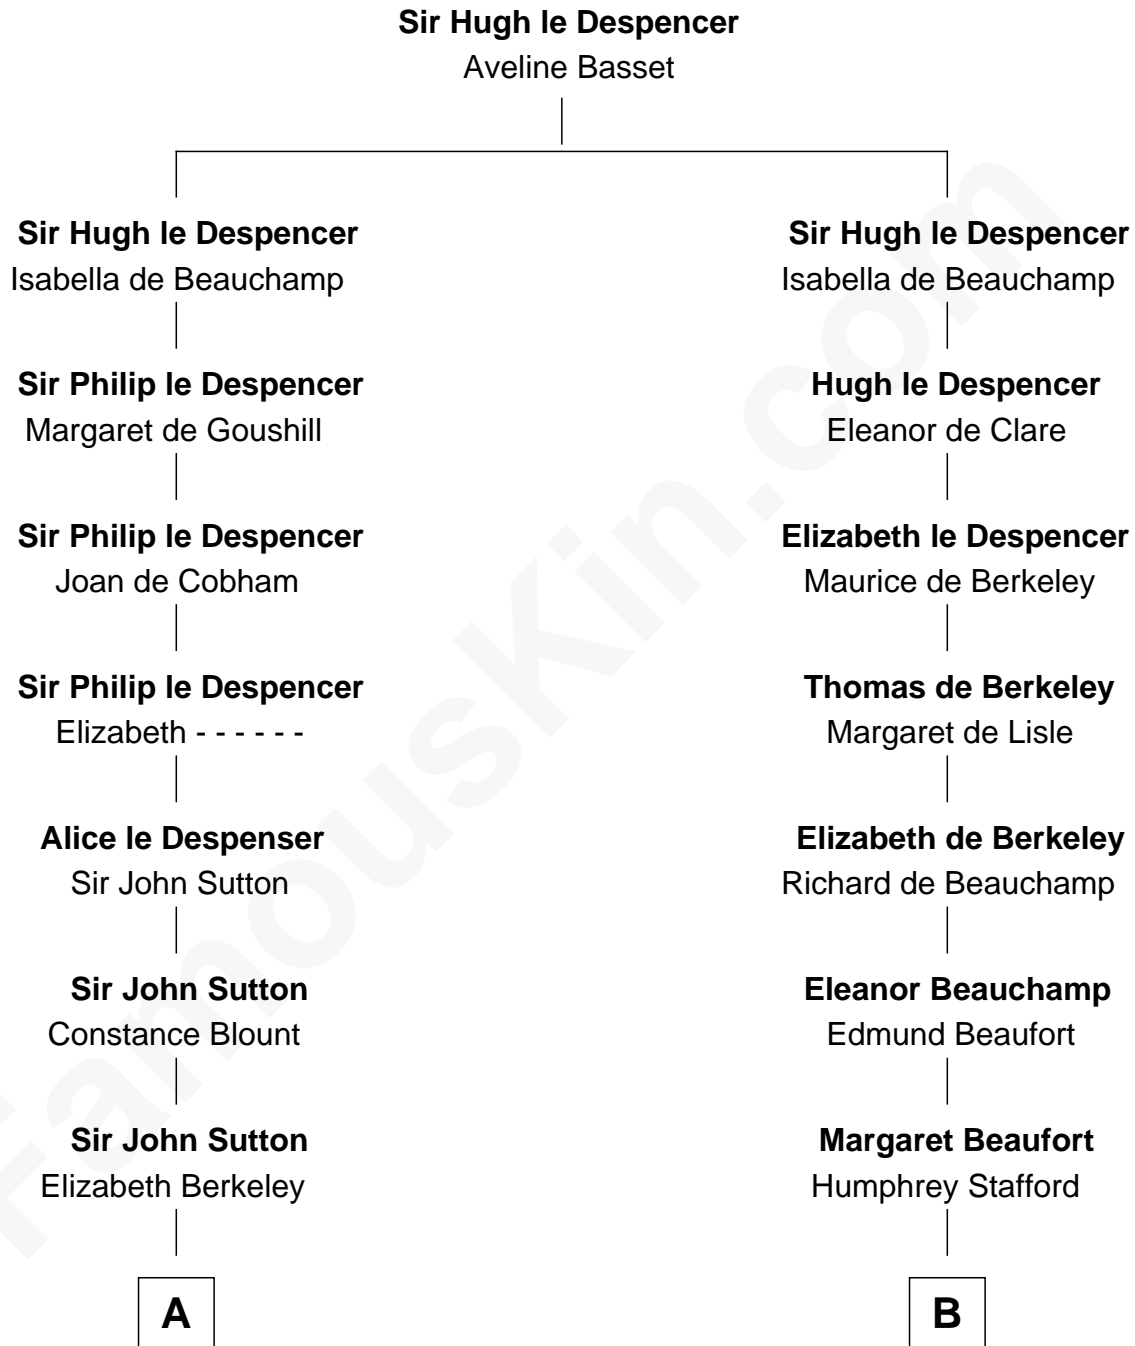

FamousKin.com

Relationship Chart of

Princess Diana

Princess of Wales

19th cousin 2 times removed of

Lewis Carroll
Author of Alice in Wonderland

C

Adelaide Horatia Elizabeth Seymour

Frederick Spencer

Charles Robert Spencer

Margaret Baring

Albert Edward John Spencer

Cynthia Elinor Beatrix Hamilton

Edward John Spencer

Frances Ruth Burke Roche

Princess Diana

Princess of Wales

D

Charles Lutwidge

Elizabeth Anne Dodgson

Frances Jane Lutwidge

Rev. Charles Dodgson

Lewis Carroll

Author of Alice in Wonderland