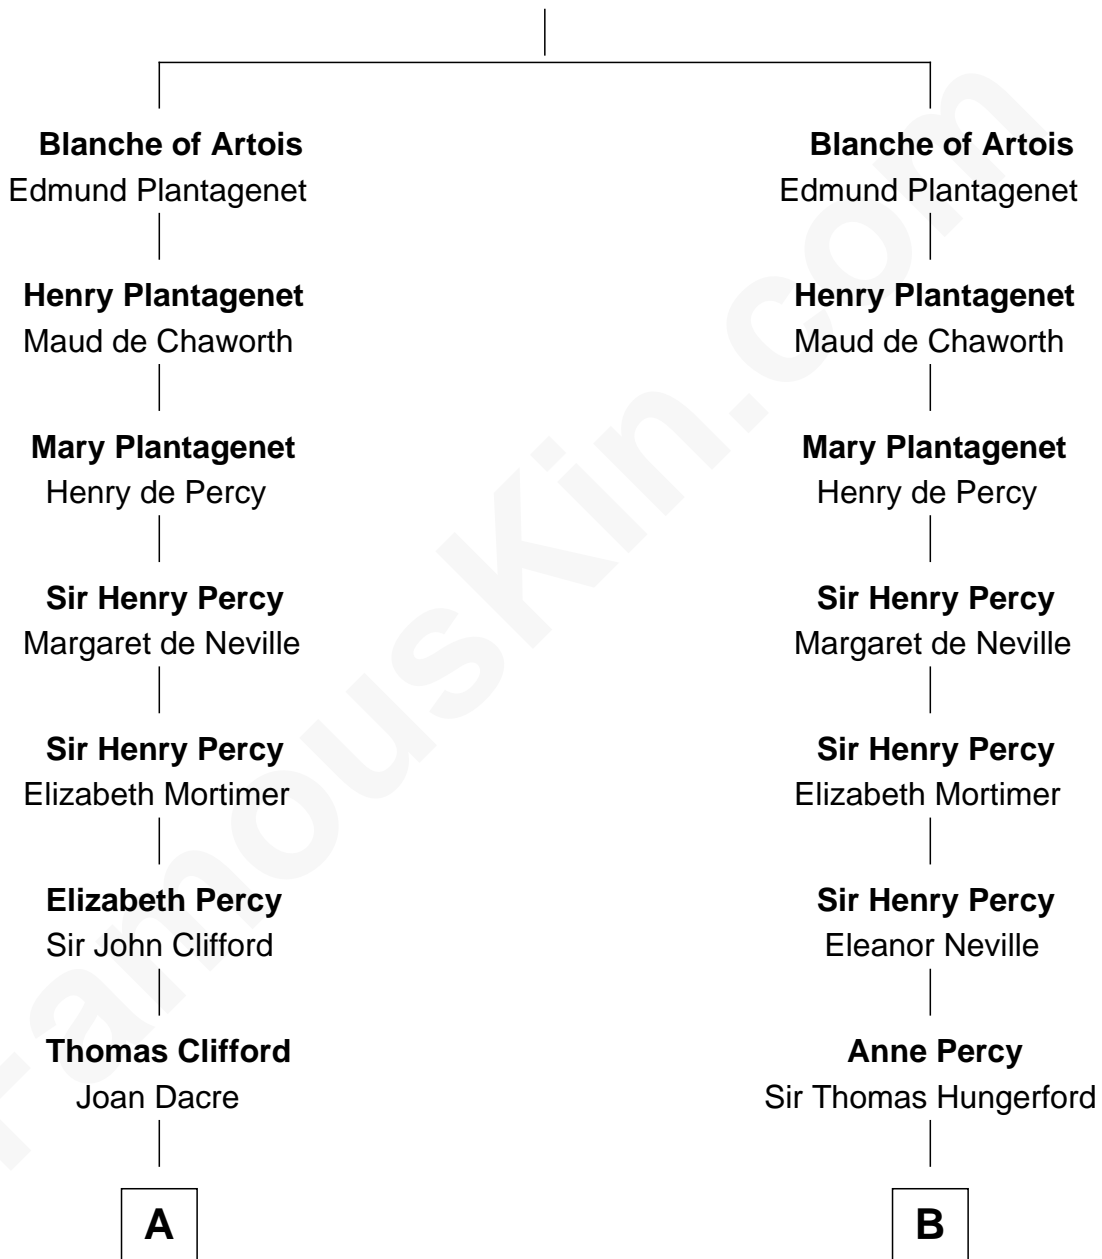

FamousKin.com Relationship Chart of

Princess Diana

Princess of Wales

19th cousin 2 times removed of

Lewis Carroll

Author of Alice in Wonderland

Robert I, Count of Artois

Matilda of Brabant

C

Adelaide Horatia Elizabeth Seymour

Frederick Spencer

Charles Robert Spencer

Margaret Baring

Albert Edward John Spencer

Cynthia Elinor Beatrix Hamilton

Edward John Spencer