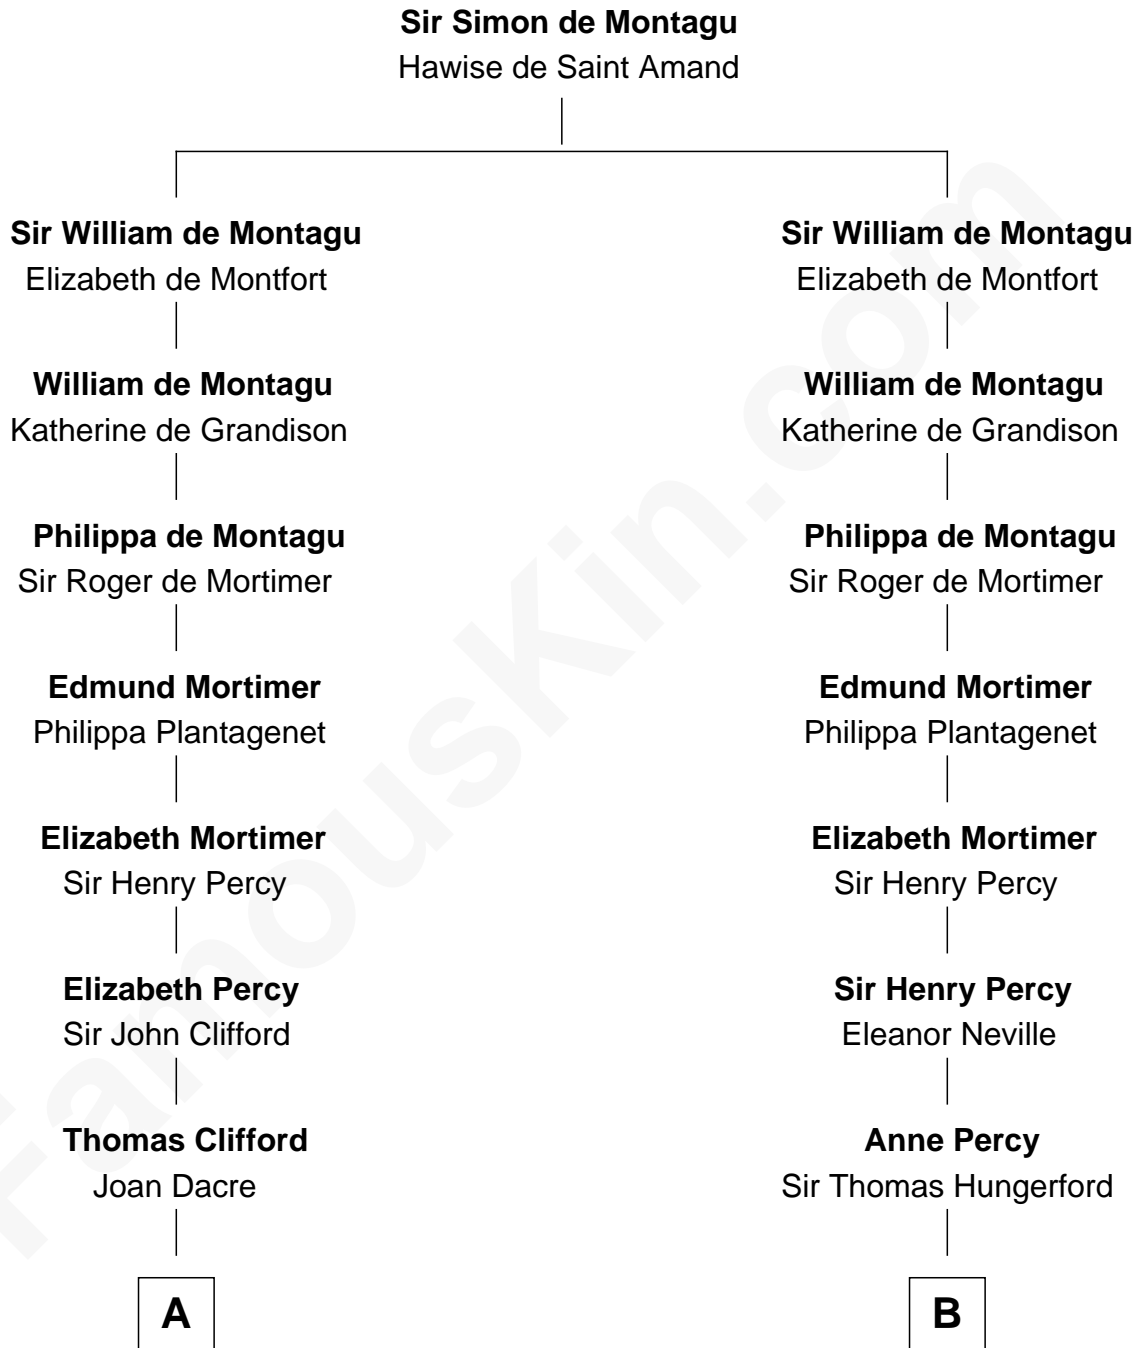

**FamousKin.com**  
**Relationship Chart of**  
**Princess Diana**  
*Princess of Wales*

**19th cousin 2 times removed of**  
**Lewis Carroll**  
*Author of Alice in Wonderland*

**C**

**Adelaide Horatia Elizabeth Seymour**

Frederick Spencer

**Charles Robert Spencer**

Margaret Baring

**Albert Edward John Spencer**

Cynthia Elinor Beatrix Hamilton

**Edward John Spencer**

Frances Ruth Burke Roche

**Princess Diana**

*Princess of Wales*

**D**

**Charles Lutwidge**

Elizabeth Anne Dodgson

**Frances Jane Lutwidge**

Rev. Charles Dodgson

**Lewis Carroll**

*Author of Alice in Wonderland*