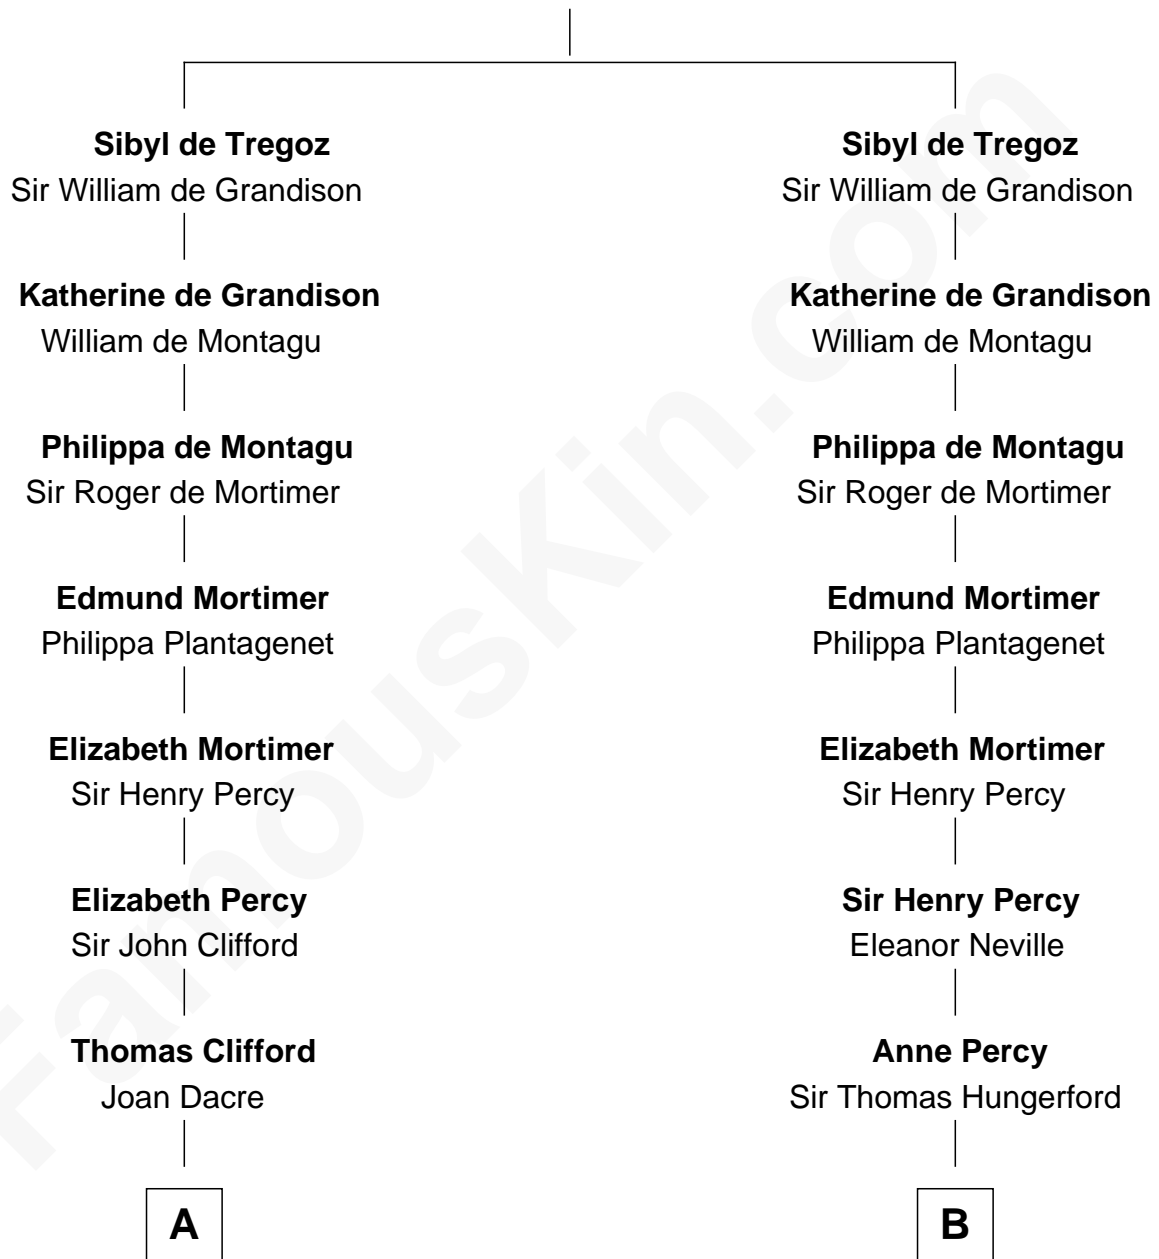

FamousKin.com Relationship Chart of

Princess Diana

Princess of Wales

19th cousin 2 times removed of

Lewis Carroll

Author of Alice in Wonderland

John de Tregoz

C

Adelaide Horatia Elizabeth Seymour

Frederick Spencer

Charles Robert Spencer

Margaret Baring

Albert Edward John Spencer

Cynthia Elinor Beatrix Hamilton

Edward John Spencer

Frances Ruth Burke Roche