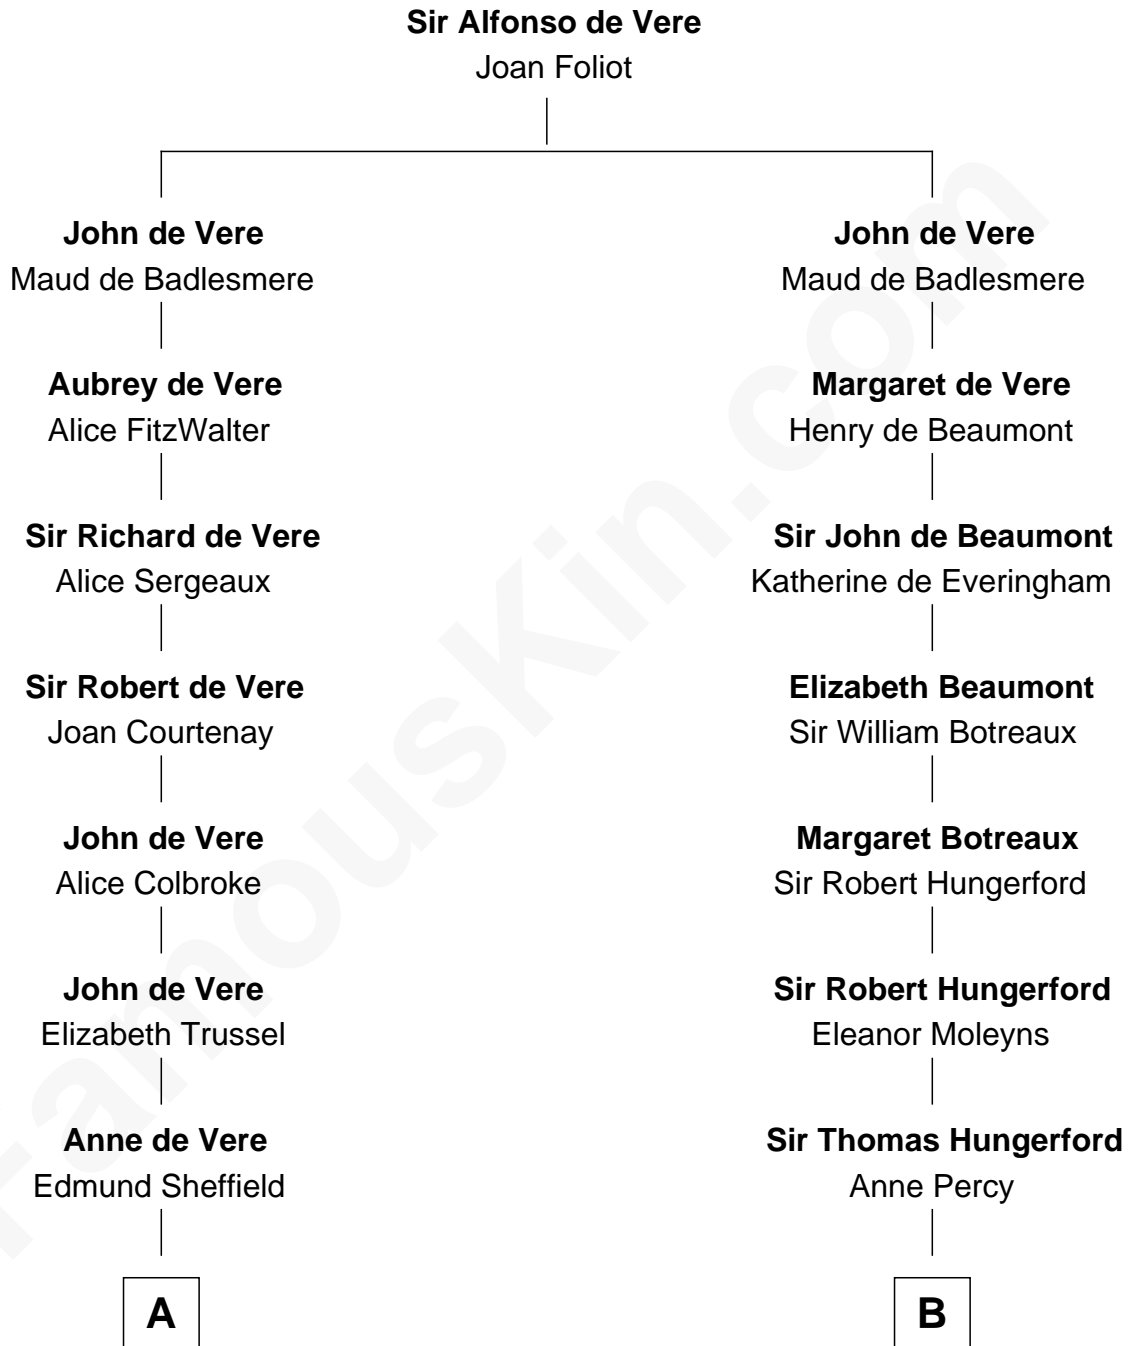

FamousKin.com

Relationship Chart of

Princess Diana

Princess of Wales

19th cousin 2 times removed of

Lewis Carroll
Author of Alice in Wonderland

C

Adelaide Horatia Elizabeth Seymour

Frederick Spencer

Charles Robert Spencer

Margaret Baring

Albert Edward John Spencer

Cynthia Elinor Beatrix Hamilton

Edward John Spencer

Frances Ruth Burke Roche

Princess Diana

Princess of Wales

D

Charles Lutwidge

Elizabeth Anne Dodgson

Frances Jane Lutwidge

Rev. Charles Dodgson

Lewis Carroll

Author of Alice in Wonderland