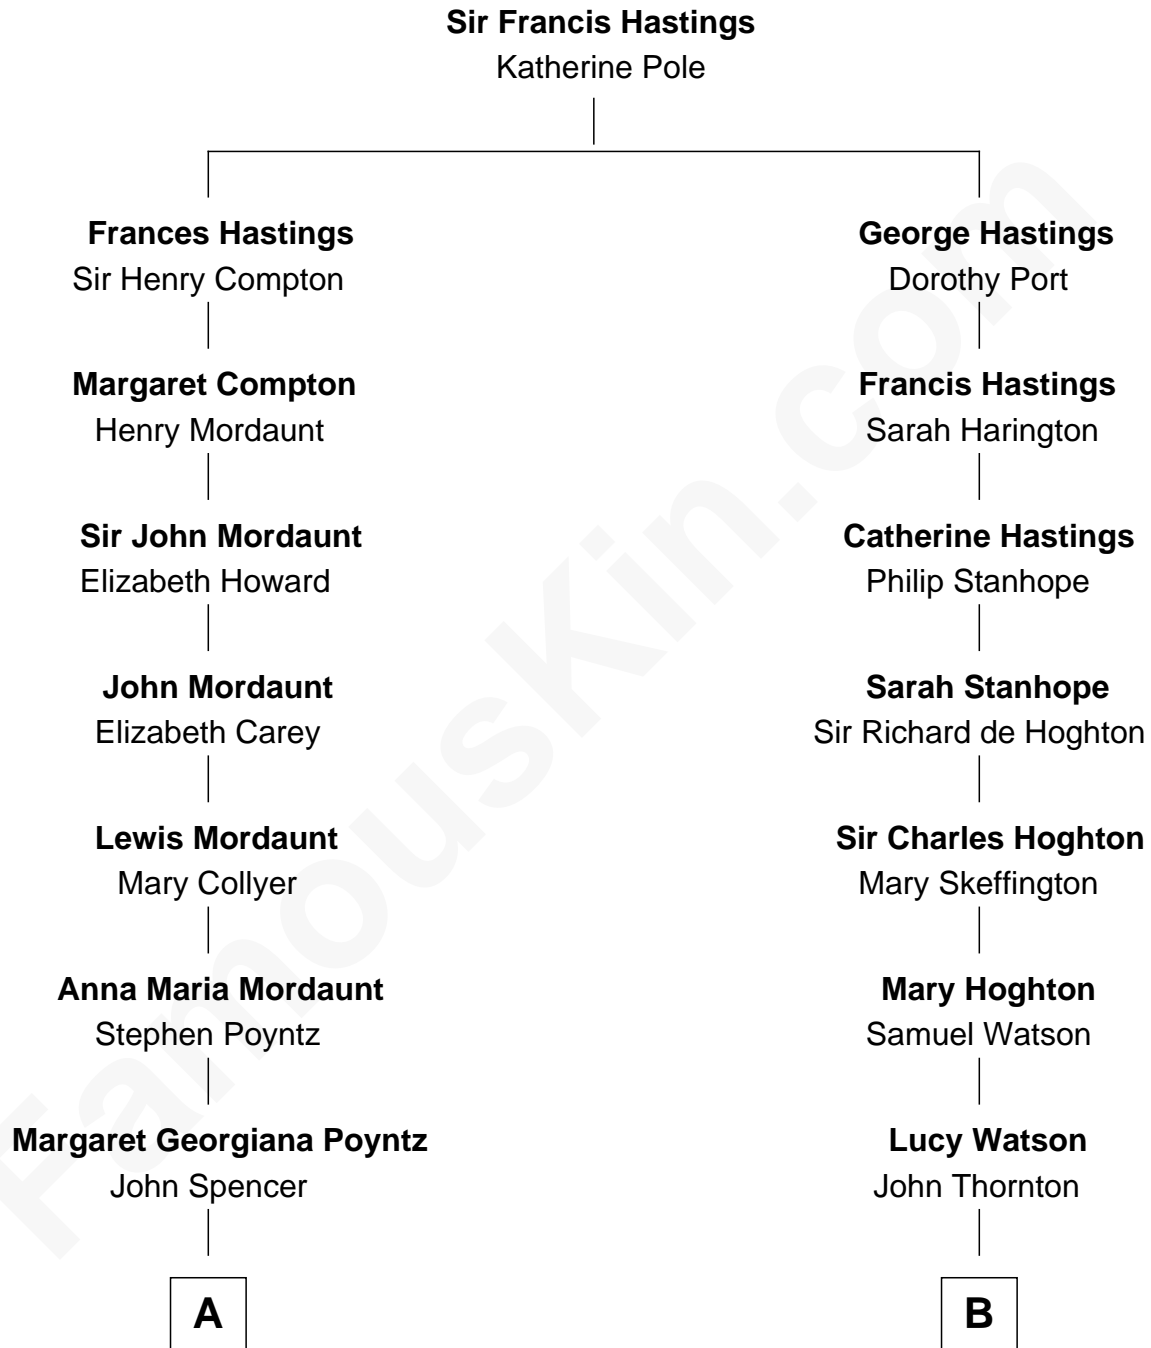

FamousKin.com

Relationship Chart of

Princess Diana

Princess of Wales

10th cousin 2 times removed of

E. M. Forster
English Novelist

A

George John Spencer

Lavina Bingham

Frederick Spencer

Adelaide Horatia Elizabeth Seymour

Charles Robert Spencer

Margaret Baring

Albert Edward John Spencer

Cynthia Elinor Beatrix Hamilton

Edward John Spencer

Edward Morgan Llewellyn Forster

Alice Clara Whichelo

E. M. Forster

English Novelist