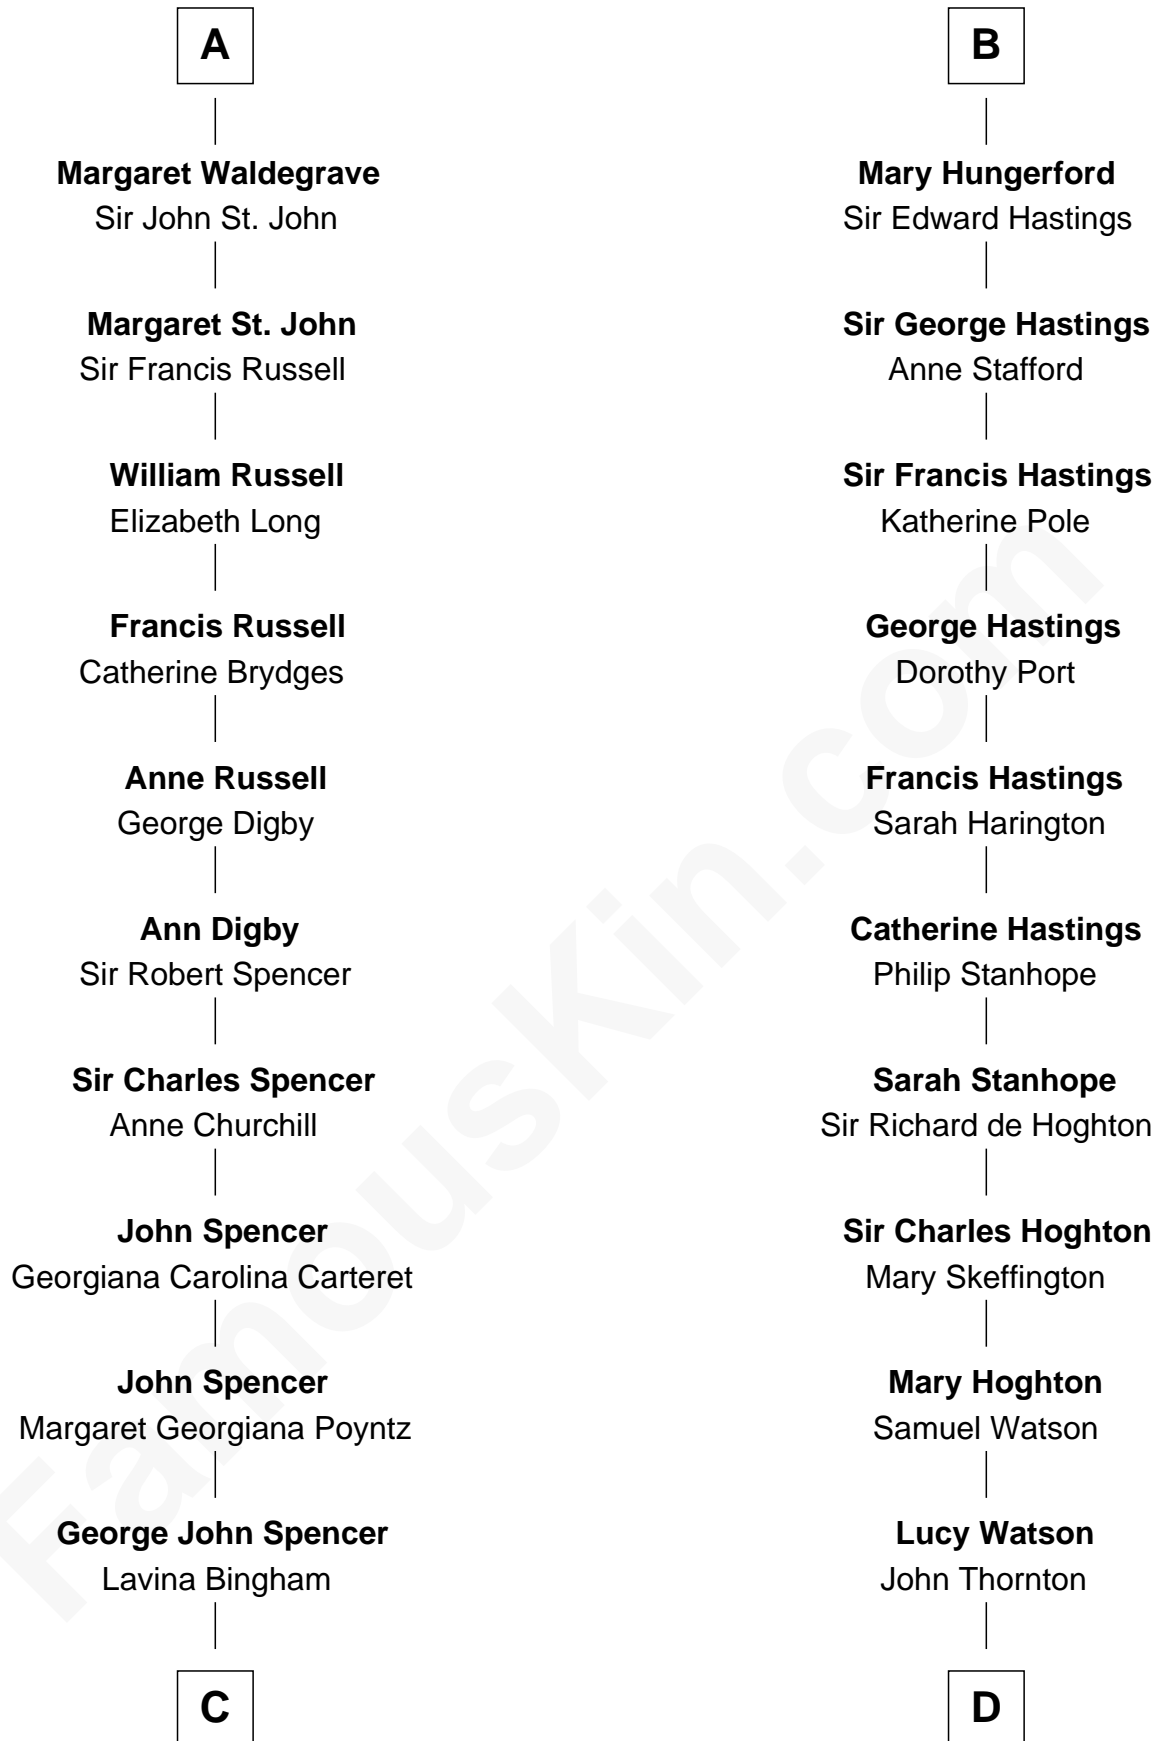

# FamousKin.com Relationship Chart of

**Princess Diana**

*Princess of Wales*

20th cousin 1 time removed of

**E. M. Forster**

*English Novelist*

**Thomas de Clare**  
Juliana FitzMaurice

**Margaret de Clare**  
Bartholomew de Badlesmere

**Margaret de Badlesmere**  
Sir John de Tivetot

**Sir Robert de Tivetot**  
Margaret Deincourt

**Elizabeth de Tivetot**  
Sir Philip le Despencer

**Margery Despencer**  
Sir Roger Wentworth

**Henry Wentworth**  
Elizabeth Howard

**Margery Wentworth**  
Sir William Waldegrave

**A**

**Margaret de Clare**  
Bartholomew de Badlesmere

**Elizabeth de Badlesmere**  
Sir Edmund Mortimer

**Sir Roger de Mortimer**  
Philippa de Montagu

**Edmund Mortimer**  
Philippa Plantagenet

**Elizabeth Mortimer**  
Sir Henry Percy

**Sir Henry Percy**  
Eleanor Neville

**Anne Percy**  
Sir Thomas Hungerford

**B**

**C**

**Frederick Spencer**  
Adelaide Horatia Elizabeth Seymour

**Charles Robert Spencer**  
Margaret Baring