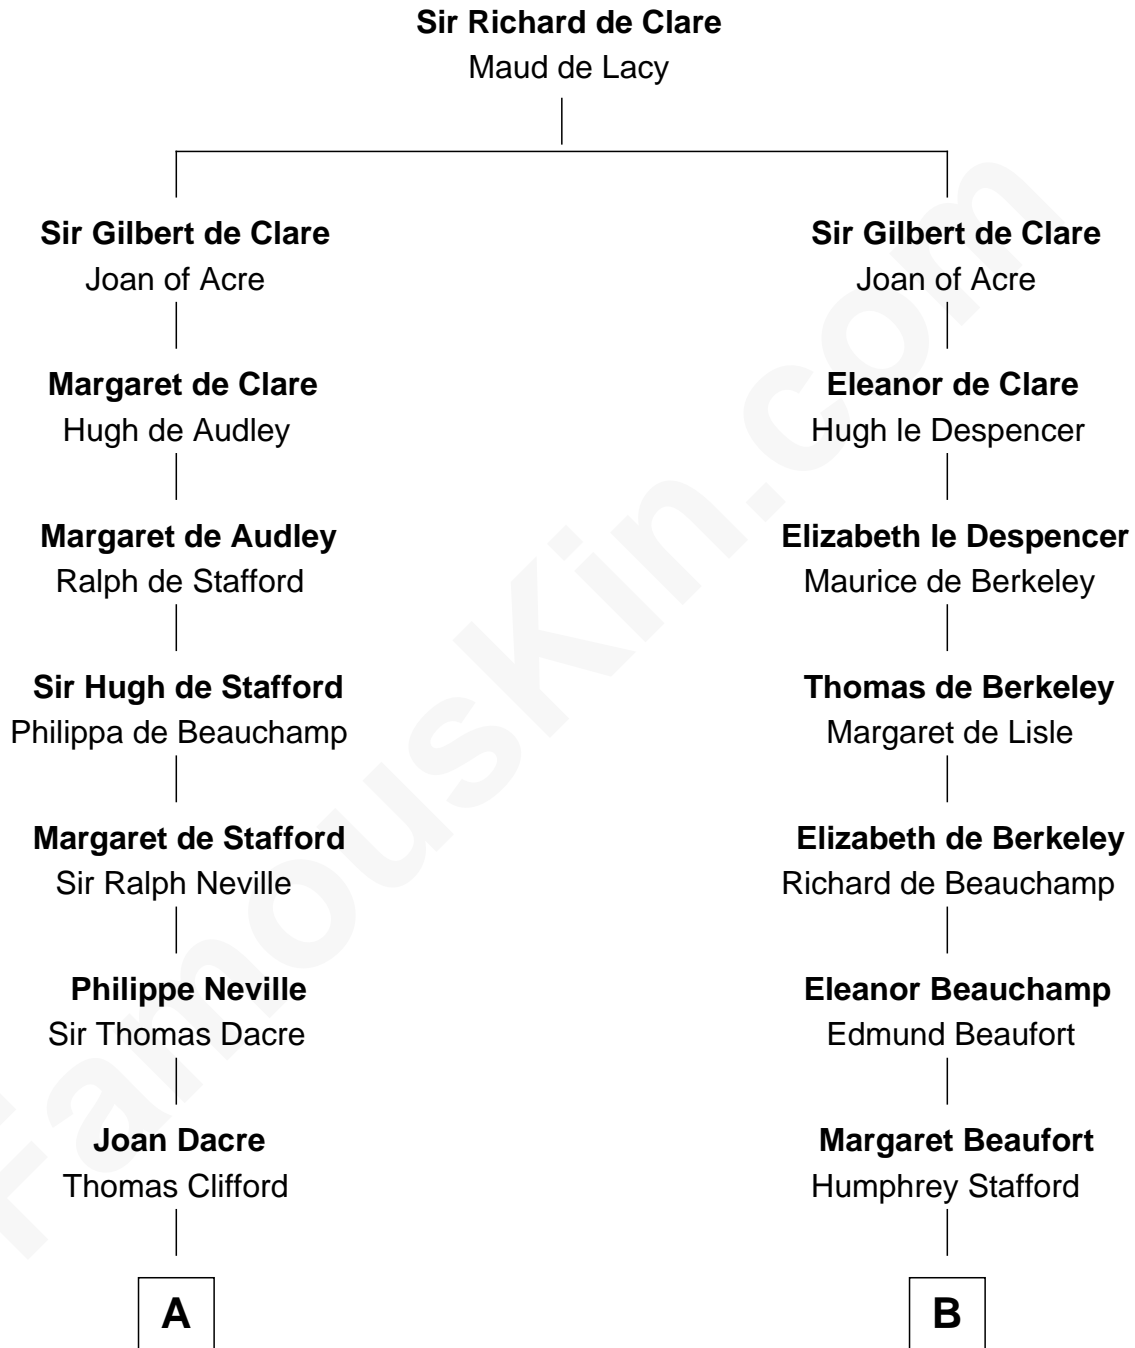

FamousKin.com Relationship Chart of

Princess Diana

Princess of Wales

20th cousin 1 time removed of

E. M. Forster

English Novelist

C

Adelaide Horatia Elizabeth Seymour

Frederick Spencer

Charles Robert Spencer

Margaret Baring

Albert Edward John Spencer

Cynthia Elinor Beatrix Hamilton

Edward John Spencer

Frances Ruth Burke Roche

Princess Diana

Princess of Wales

D

Henry Thornton

Marianne Sykes

Laura Thornton

Charles Forster

Edward Morgan Llewellyn Forster

Alice Clara Whichelo