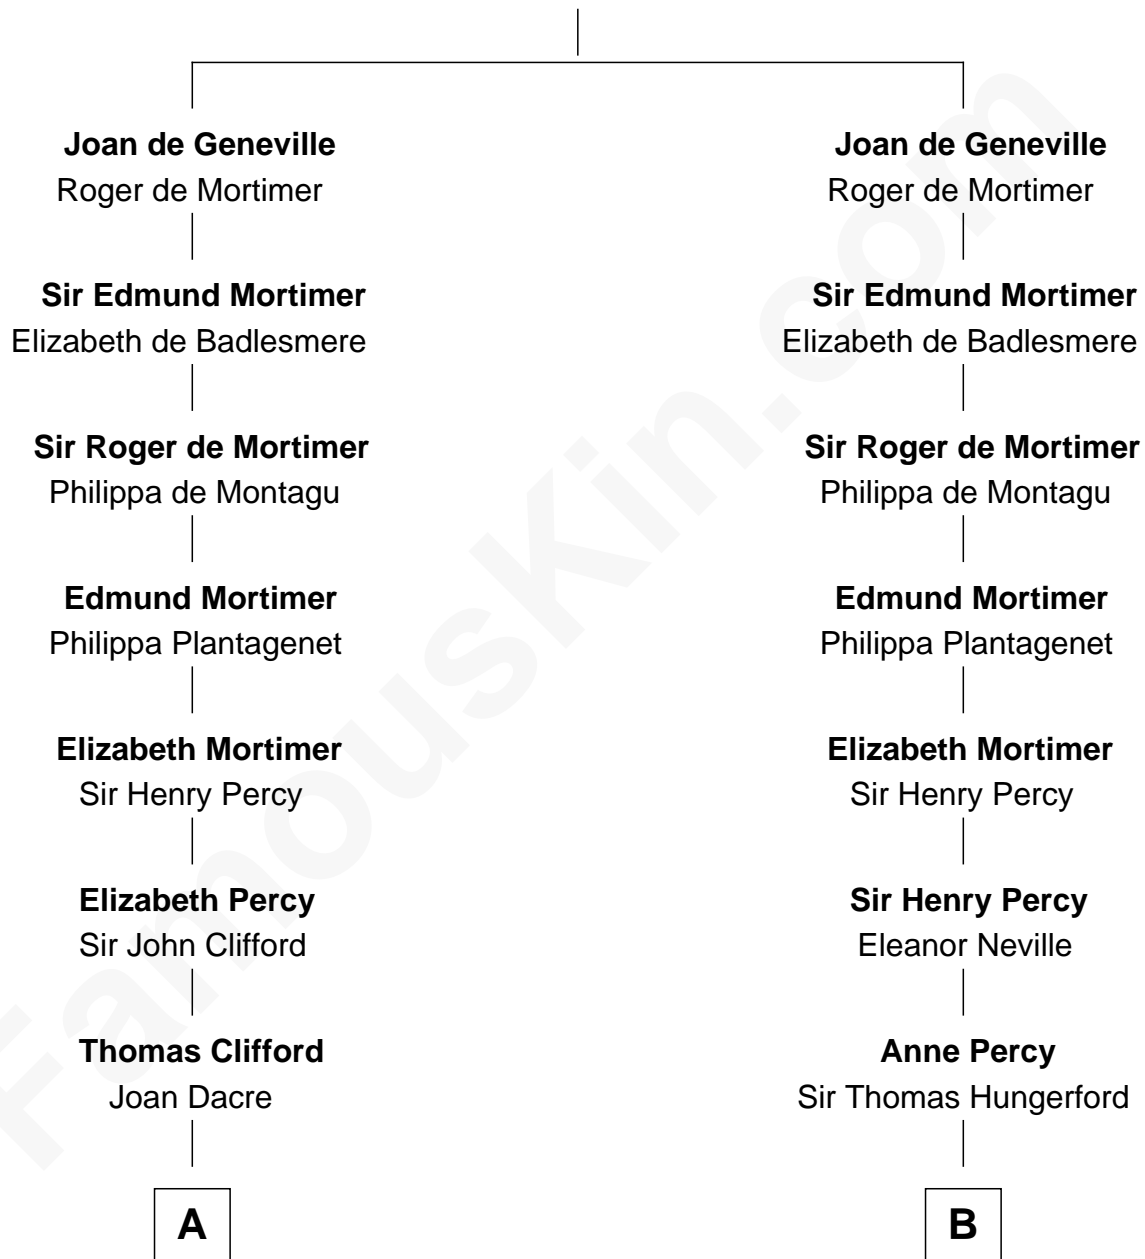

FamousKin.com Relationship Chart of

Princess Diana

Princess of Wales

20th cousin 1 time removed of

E. M. Forster

English Novelist

Piers de Geneville

Jeanne of Lusignan

C

Adelaide Horatia Elizabeth Seymour

Frederick Spencer

Charles Robert Spencer

Margaret Baring

Albert Edward John Spencer

Cynthia Elinor Beatrix Hamilton

Edward John Spencer

Frances Ruth Burke Roche

Princess Diana

Princess of Wales

D

Henry Thornton

Marianne Sykes

Laura Thornton

Charles Forster

Edward Morgan Llewellyn Forster

Alice Clara Whichelo

E. M. Forster

English Novelist