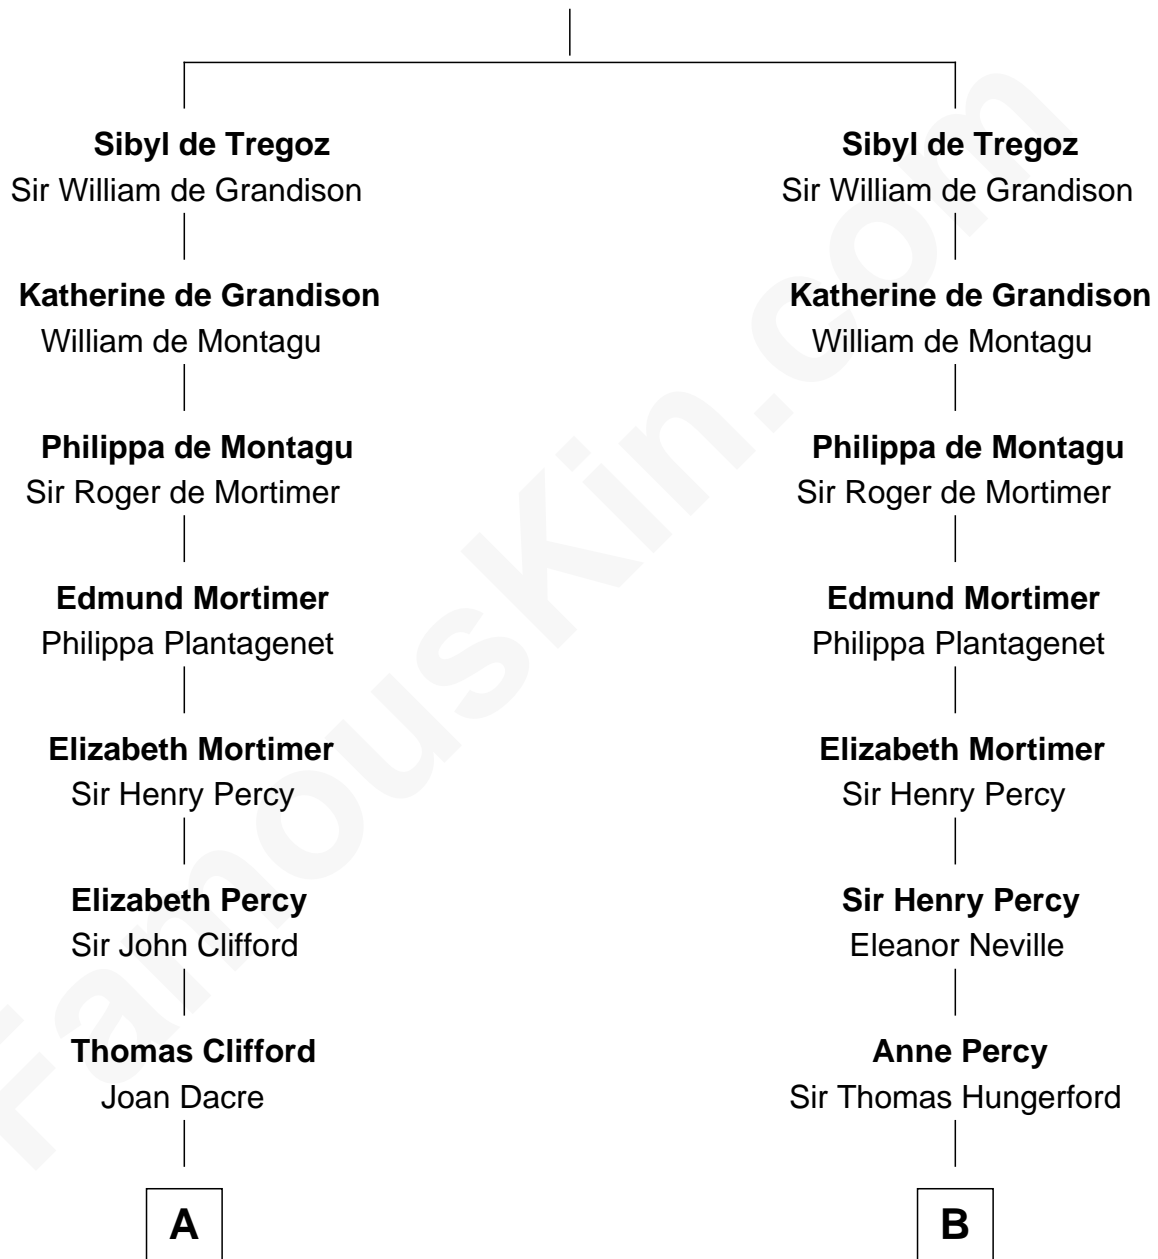

FamousKin.com Relationship Chart of

Princess Diana

Princess of Wales

20th cousin 1 time removed of

E. M. Forster

English Novelist

John de Tregoz

C

Adelaide Horatia Elizabeth Seymour

Frederick Spencer

Charles Robert Spencer

Margaret Baring

Albert Edward John Spencer

Cynthia Elinor Beatrix Hamilton

Edward John Spencer

Frances Ruth Burke Roche

Princess Diana

Princess of Wales

D

Henry Thornton

Marianne Sykes

Laura Thornton

Charles Forster

Edward Morgan Llewellyn Forster

Alice Clara Whichelo

E. M. Forster

English Novelist