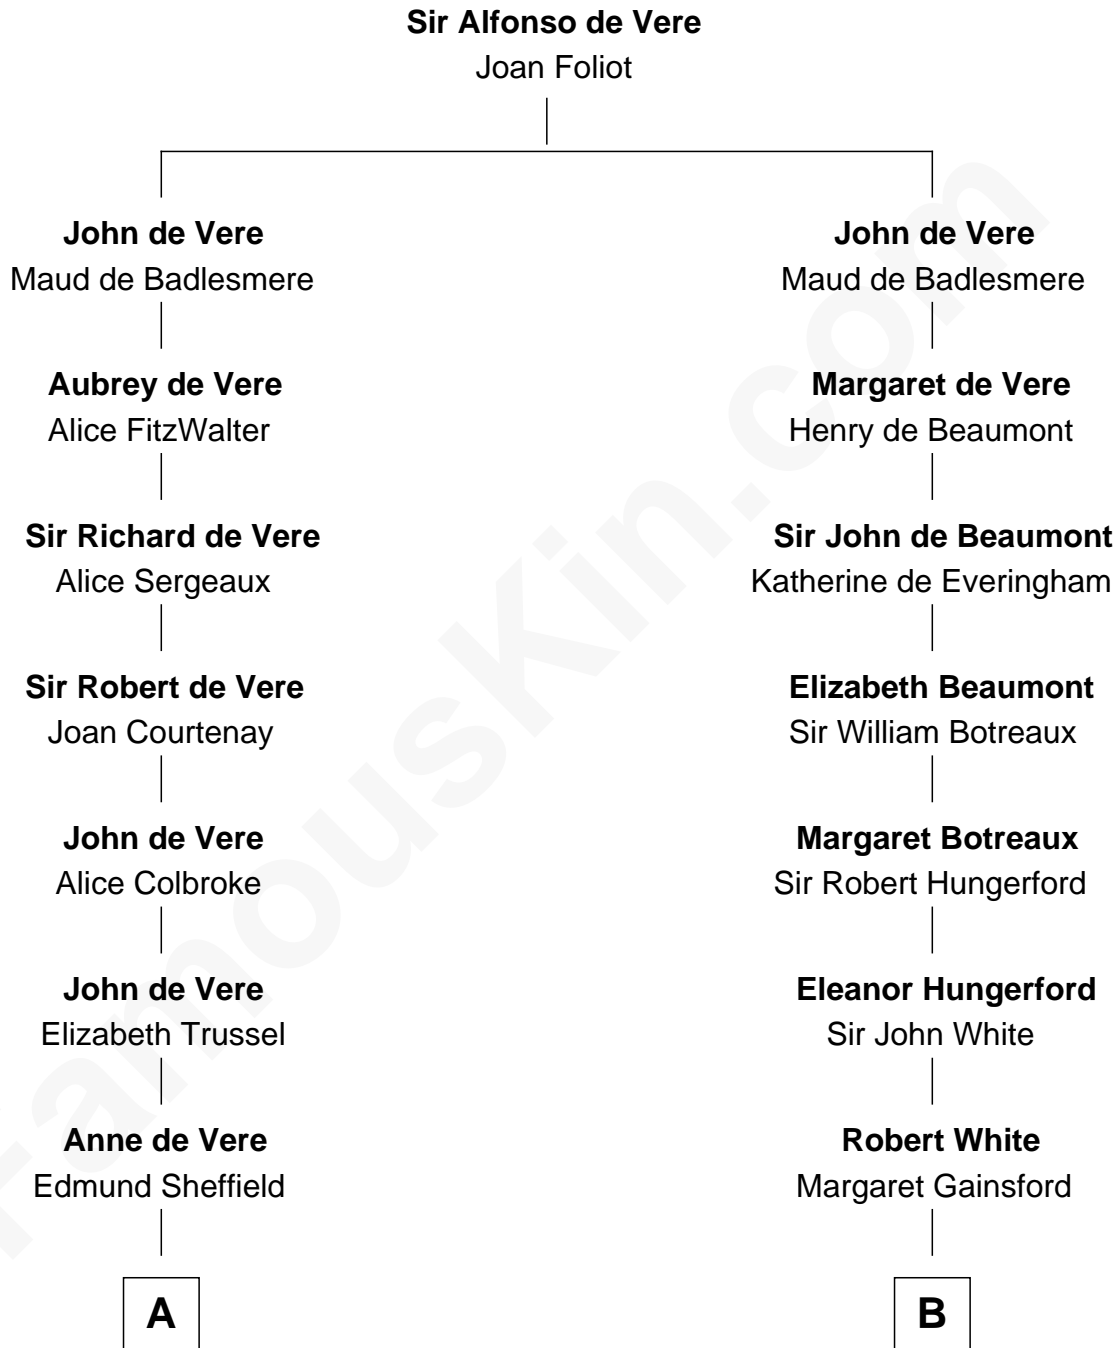

FamousKin.com
Relationship Chart of
Princess Diana
Princess of Wales

18th cousin 3 times removed of
Guillermo Billinghurst
31st President of Peru

C

Adelaide Horatia Elizabeth Seymour

Frederick Spencer

Charles Robert Spencer

Margaret Baring

Albert Edward John Spencer

Cynthia Elinor Beatrix Hamilton

Edward John Spencer

Frances Ruth Burke Roche

Princess Diana

Princess of Wales

D

Guillermo Eugenio Billinghurst

Belisaria Angulo

Guillermo Billinghurst

31st President of Peru

FamousKin.com