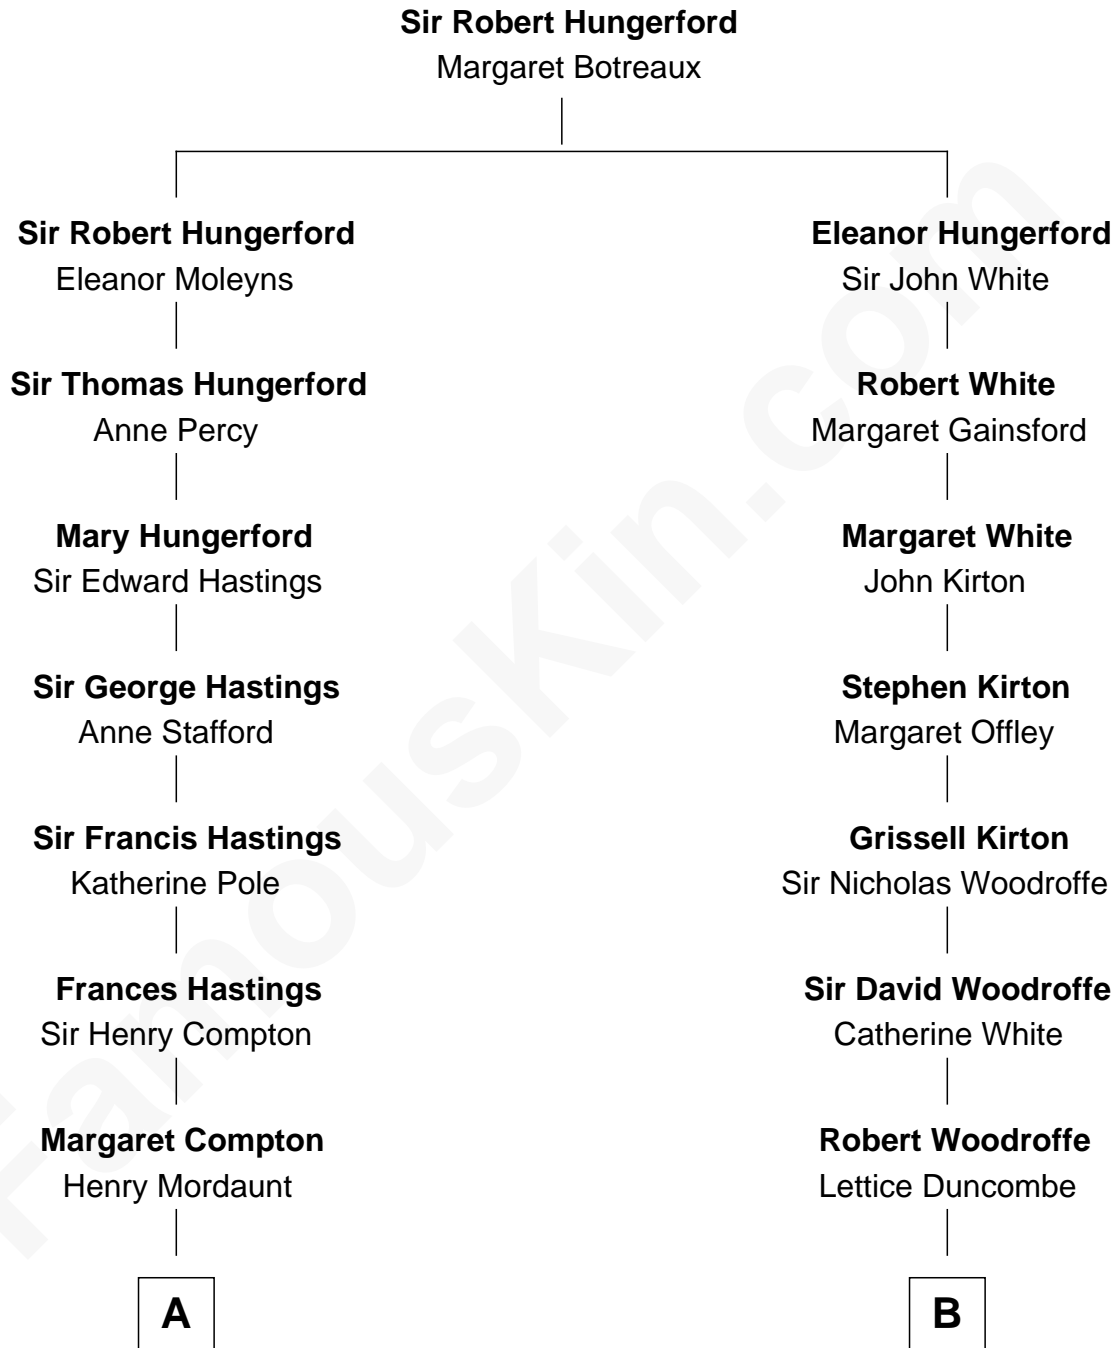

FamousKin.com
Relationship Chart of
Princess Diana
Princess of Wales

15th cousin 2 times removed of
Susana Ferrari Billinghurst
Argentine Aviation Pioneer

A

Sir John Mordaunt

Elizabeth Howard

John Mordaunt

Elizabeth Carey

Lewis Mordaunt

Mary Collyer

Anna Maria Mordaunt

Stephen Poyntz

Margaret Georgiana Poyntz

John Spencer

George John Spencer