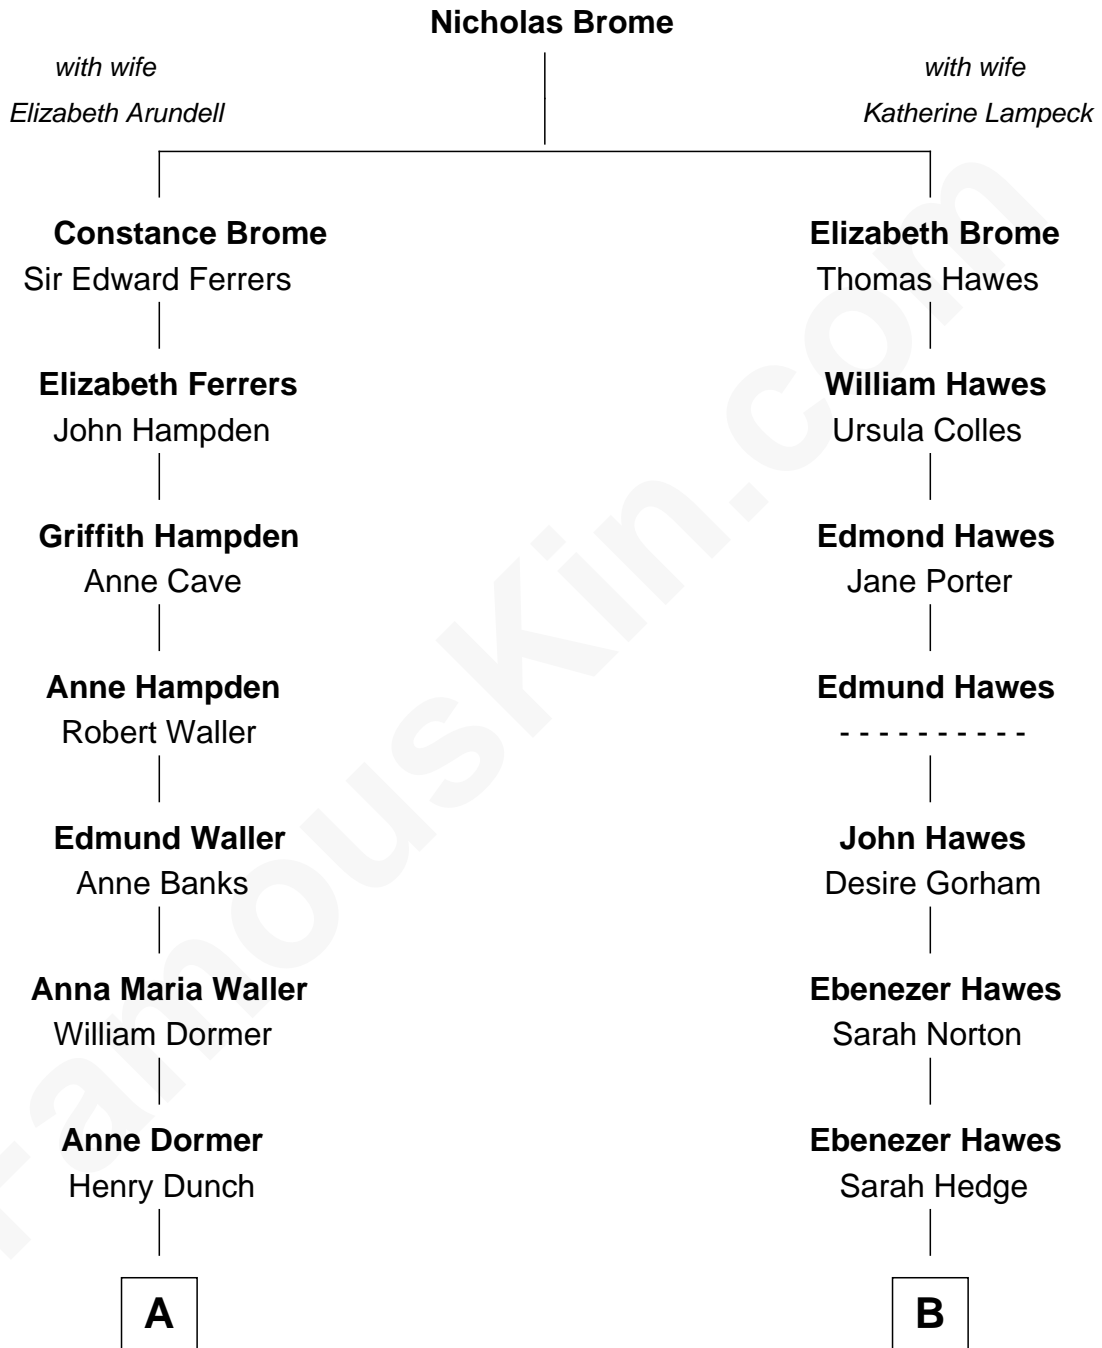

## Relationship Chart of

### Princess Diana

*Princess of Wales*

11th cousin 5 times removed of

### Eugene Foss

*45th Governor of Massachusetts*

**A**

**Elizabeth Dunch**  
Sir Cecil Bishopp

**Sir Cecil Bishopp**  
Anne Boscawen

**Anne Bishopp**  
Robert Brudenell

**Robert Brudenell**  
Penelope Anne Cooke