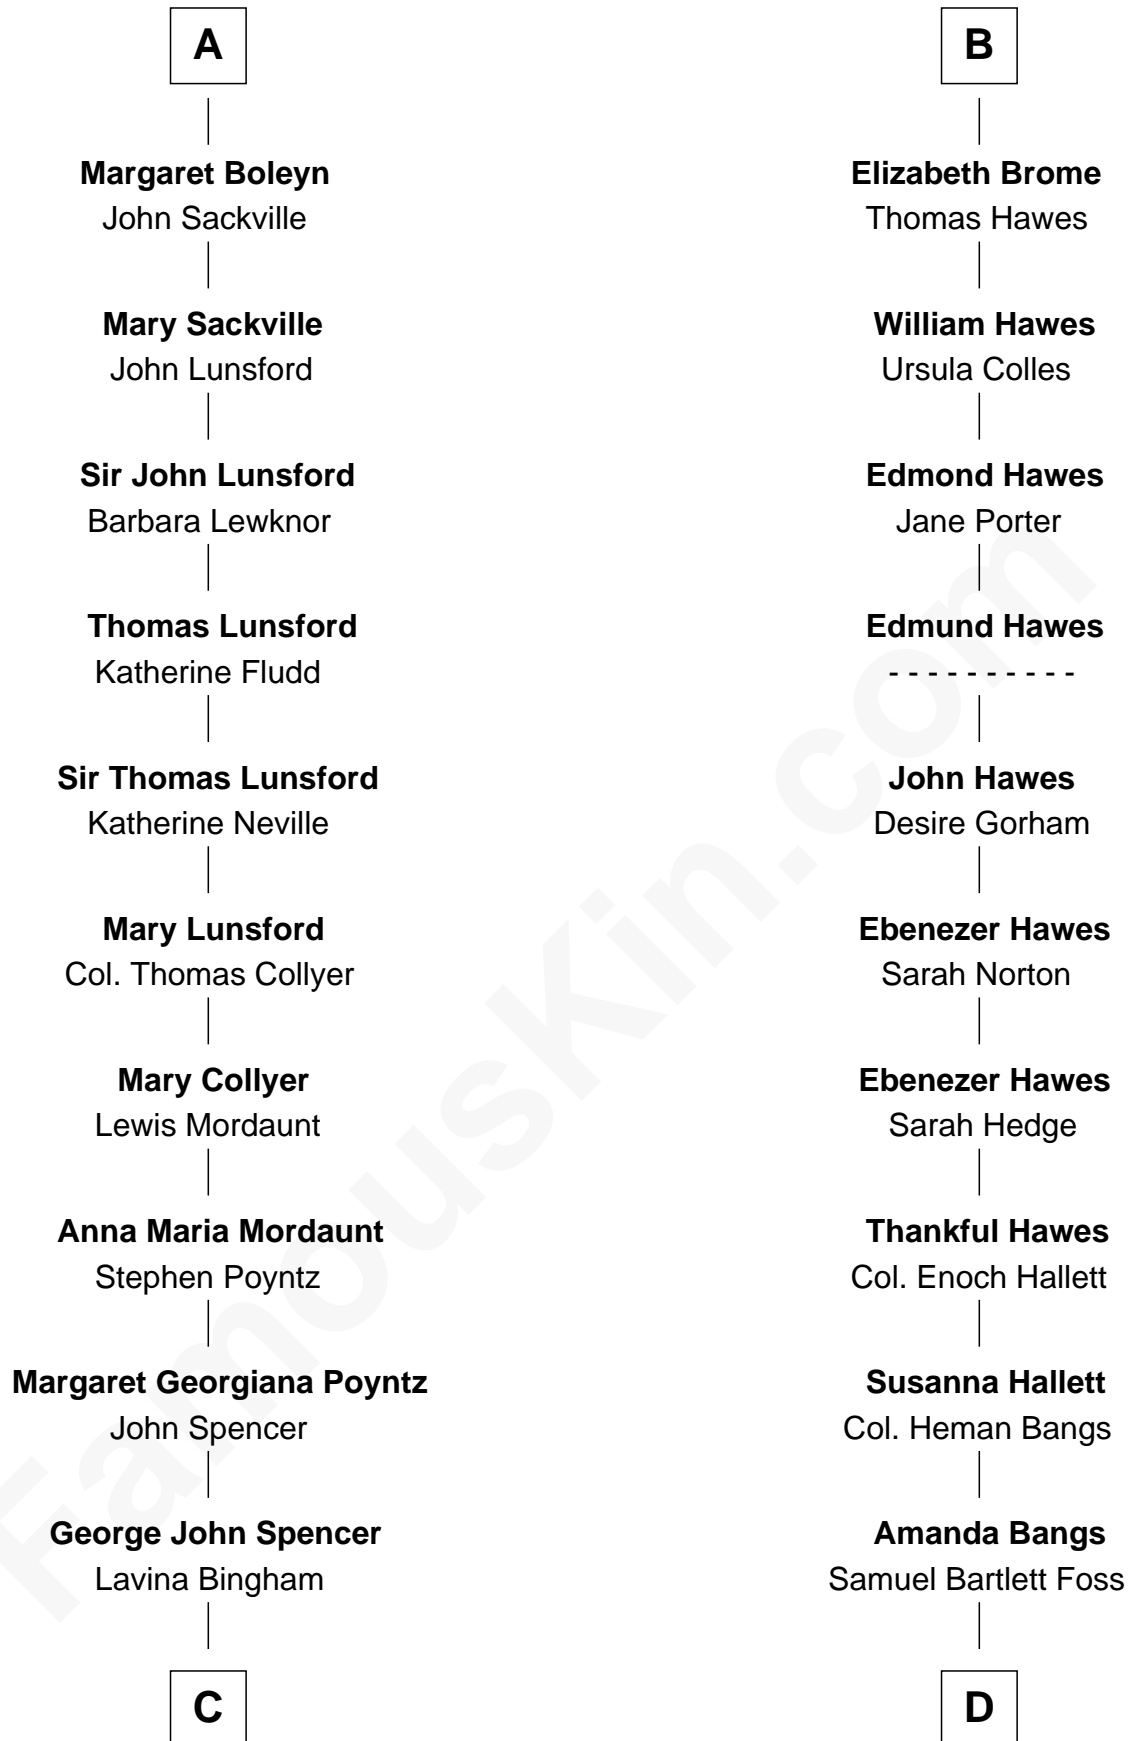

FamousKin.com

Relationship Chart of

Princess Diana

Princess of Wales

18th cousin 3 times removed of

Eugene Foss
45th Governor of Massachusetts

Sir Robert de Ros
 Isabel de Aubeney

C

Frederick Spencer

Adelaide Horatia Elizabeth Seymour

Charles Robert Spencer

Margaret Baring

Albert Edward John Spencer

Cynthia Elinor Beatrix Hamilton

Edward John Spencer

Frances Ruth Burke Roche

Princess Diana

Princess of Wales

D

George Edmund Foss

Marcia Cordelia Noble

Eugene Foss

45th Governor of Massachusetts

FamousKin.com