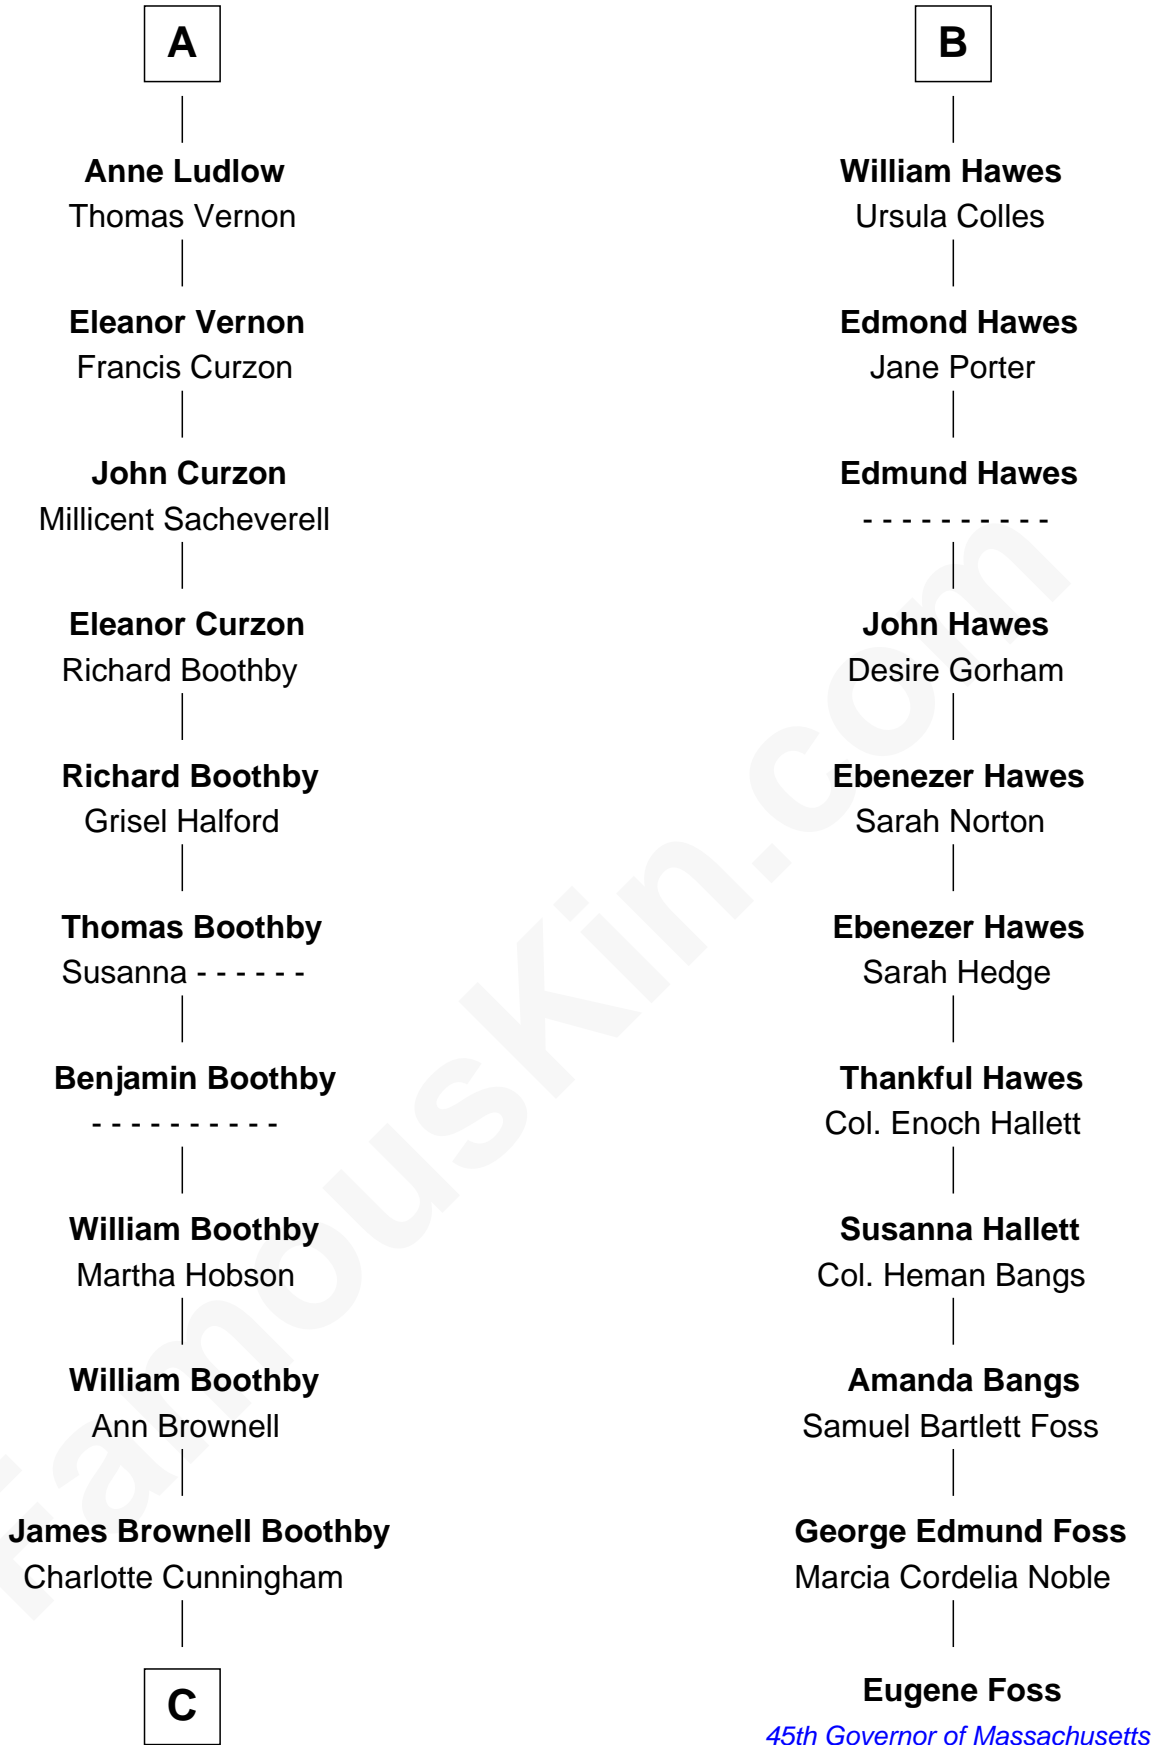

FamousKin.com Relationship Chart of

Princess Diana

Princess of Wales

17th cousin 4 times removed of

Eugene Foss

45th Governor of Massachusetts

Sir Nicholas Audley

Joan Martin

C

—
Elizabeth Caroline Boothby

Edmund Burke Roche

—
James Boothby Burke Roche

Frances Eleanor Work

—
Edmund Maurice Burke Roche

Ruth Sylvia Gill

—
Frances Ruth Burke Roche

Edward John Spencer

—
Princess Diana

Princess of Wales

FamousKin.com