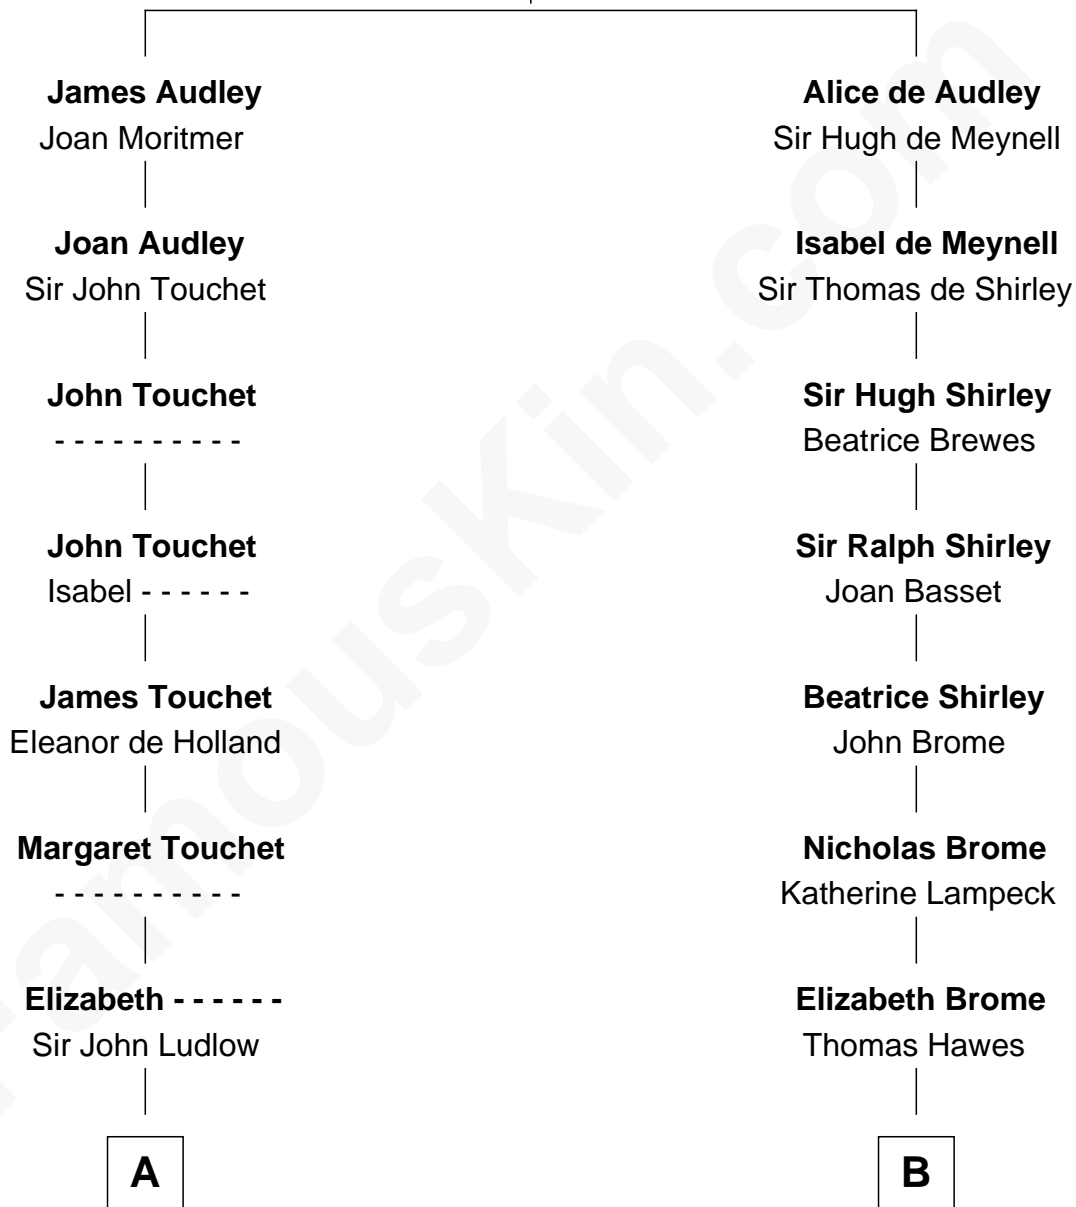

FamousKin.com Relationship Chart of

Princess Diana

Princess of Wales

17th cousin 4 times removed of

Eugene Foss

45th Governor of Massachusetts

Sir Nicholas Audley

Joan Martin

C

—
Elizabeth Caroline Boothby

Edmund Burke Roche

—
James Boothby Burke Roche

Frances Eleanor Work

—
Edmund Maurice Burke Roche

Ruth Sylvia Gill

—
Frances Ruth Burke Roche

Edward John Spencer

—
Princess Diana

Princess of Wales

FamousKin.com