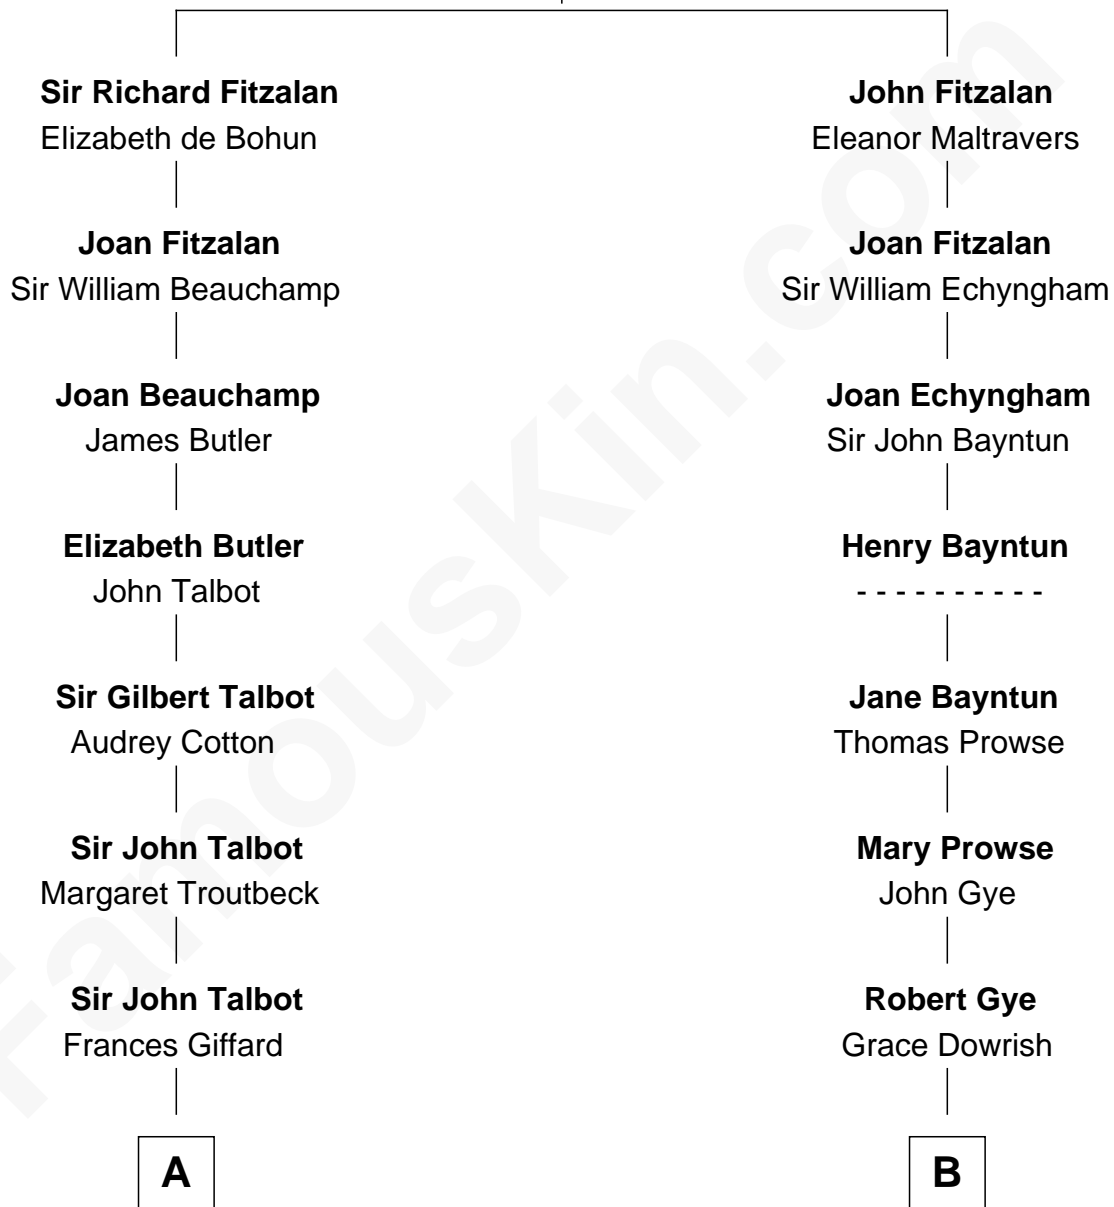

# FamousKin.com Relationship Chart of

**King Charles III**

*King of the United Kingdom*

19th cousin of

**Paul Giamatti**

*TV and Movie Actor*

**Richard Fitzalan**  
Eleanor Plantagenet

**C**

**Elizabeth Bowes-Lyon**

George VI, King of the United Kingdom

**Elizabeth II, Queen of the United Kingdom**

Prince Philip of Edinburgh

**King Charles III**

*King of the United Kingdom*

**D**

**Mary Claybaugh Walton**