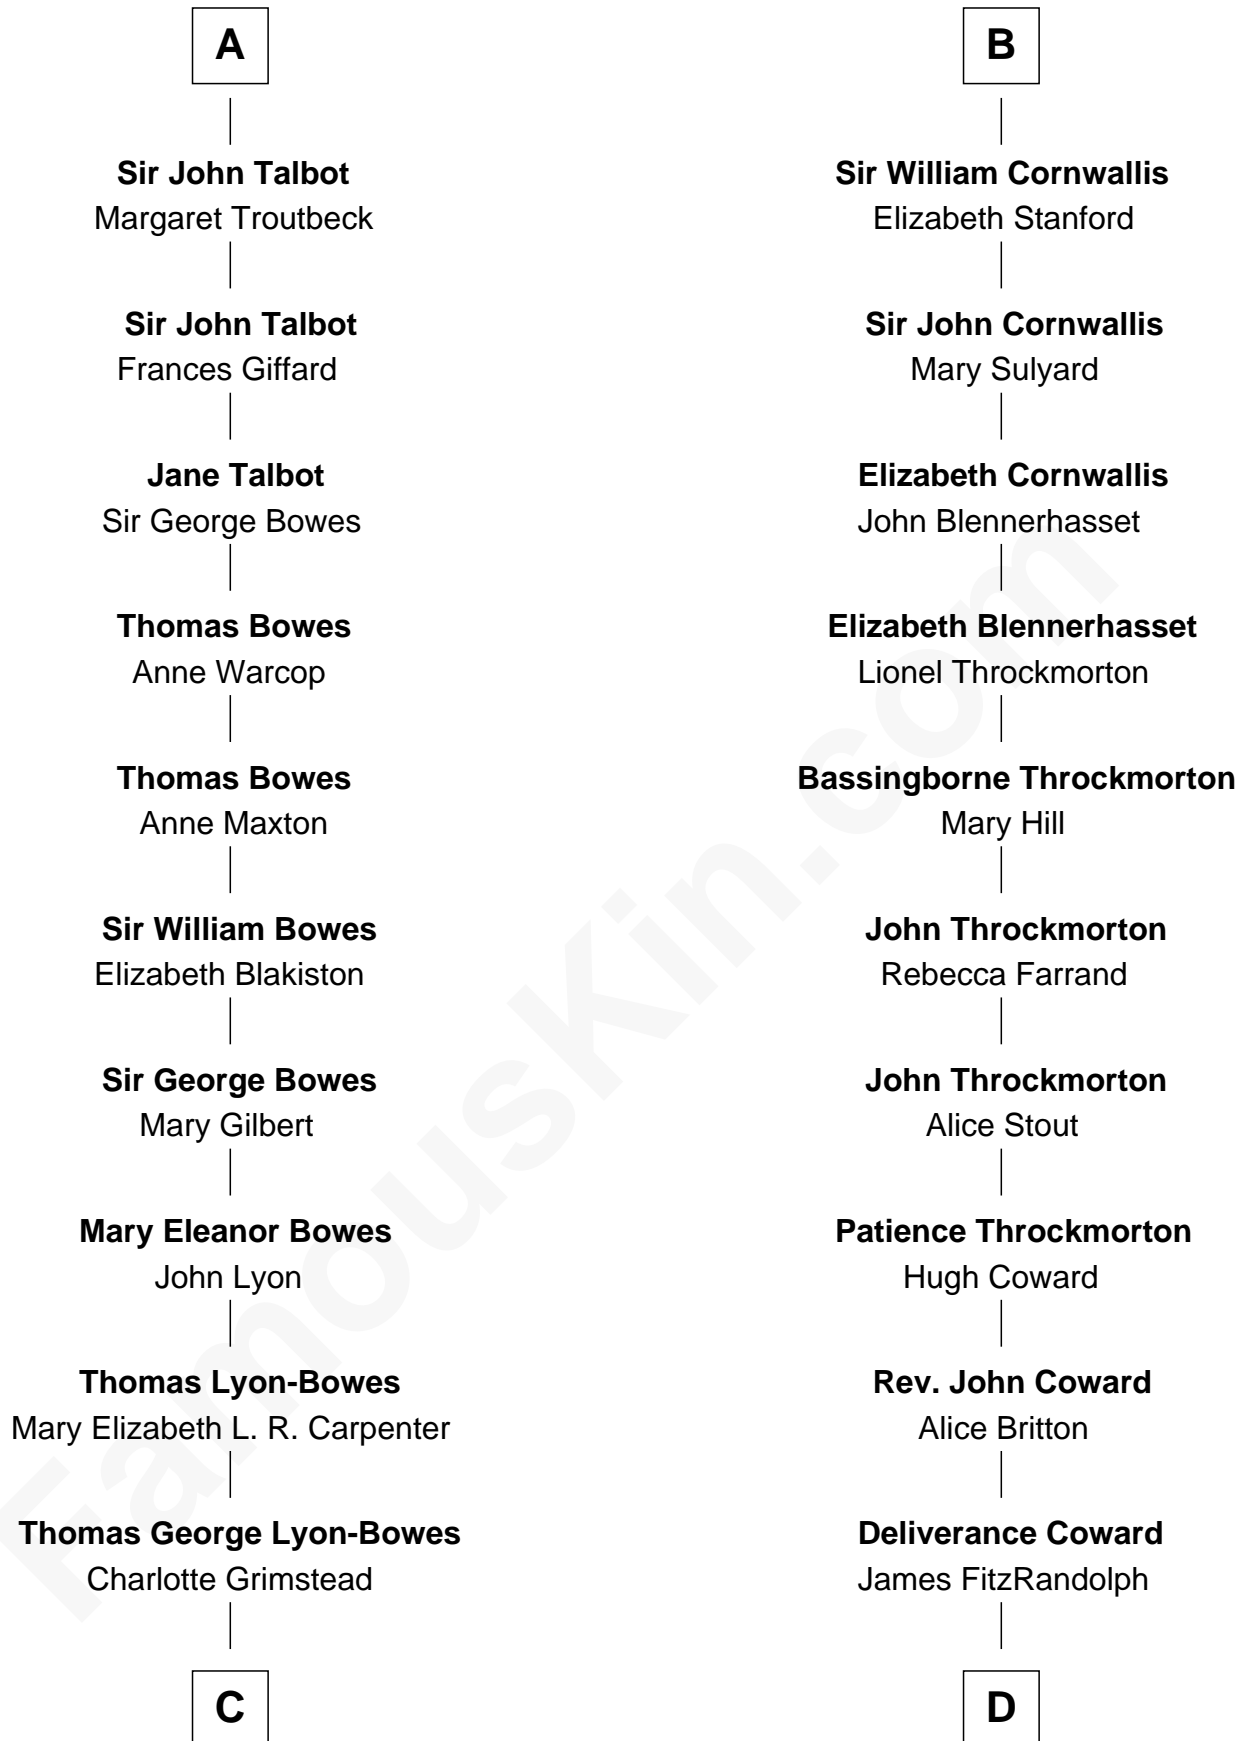

FamousKin.com Relationship Chart of

King Charles III

King of the United Kingdom

21st cousin of

Ben Ames Williams

Novelist and Short Story Author

C

Claude Bowes-Lyon

Frances Dora Smith

Claude George Bowes-Lyon

Cecilia Nina Cavendish-Bentinck

Elizabeth Bowes-Lyon

George VI, King of the United Kingdom

Elizabeth II, Queen of the United Kingdom

Prince Philip of Edinburgh

King Charles III

King of the United Kingdom

D

Hannah FitzRandolph

William Longstreet

James Longstreet

Mary Anna Dent

Sarah Jane Longstreet

Charles Bingley Ames