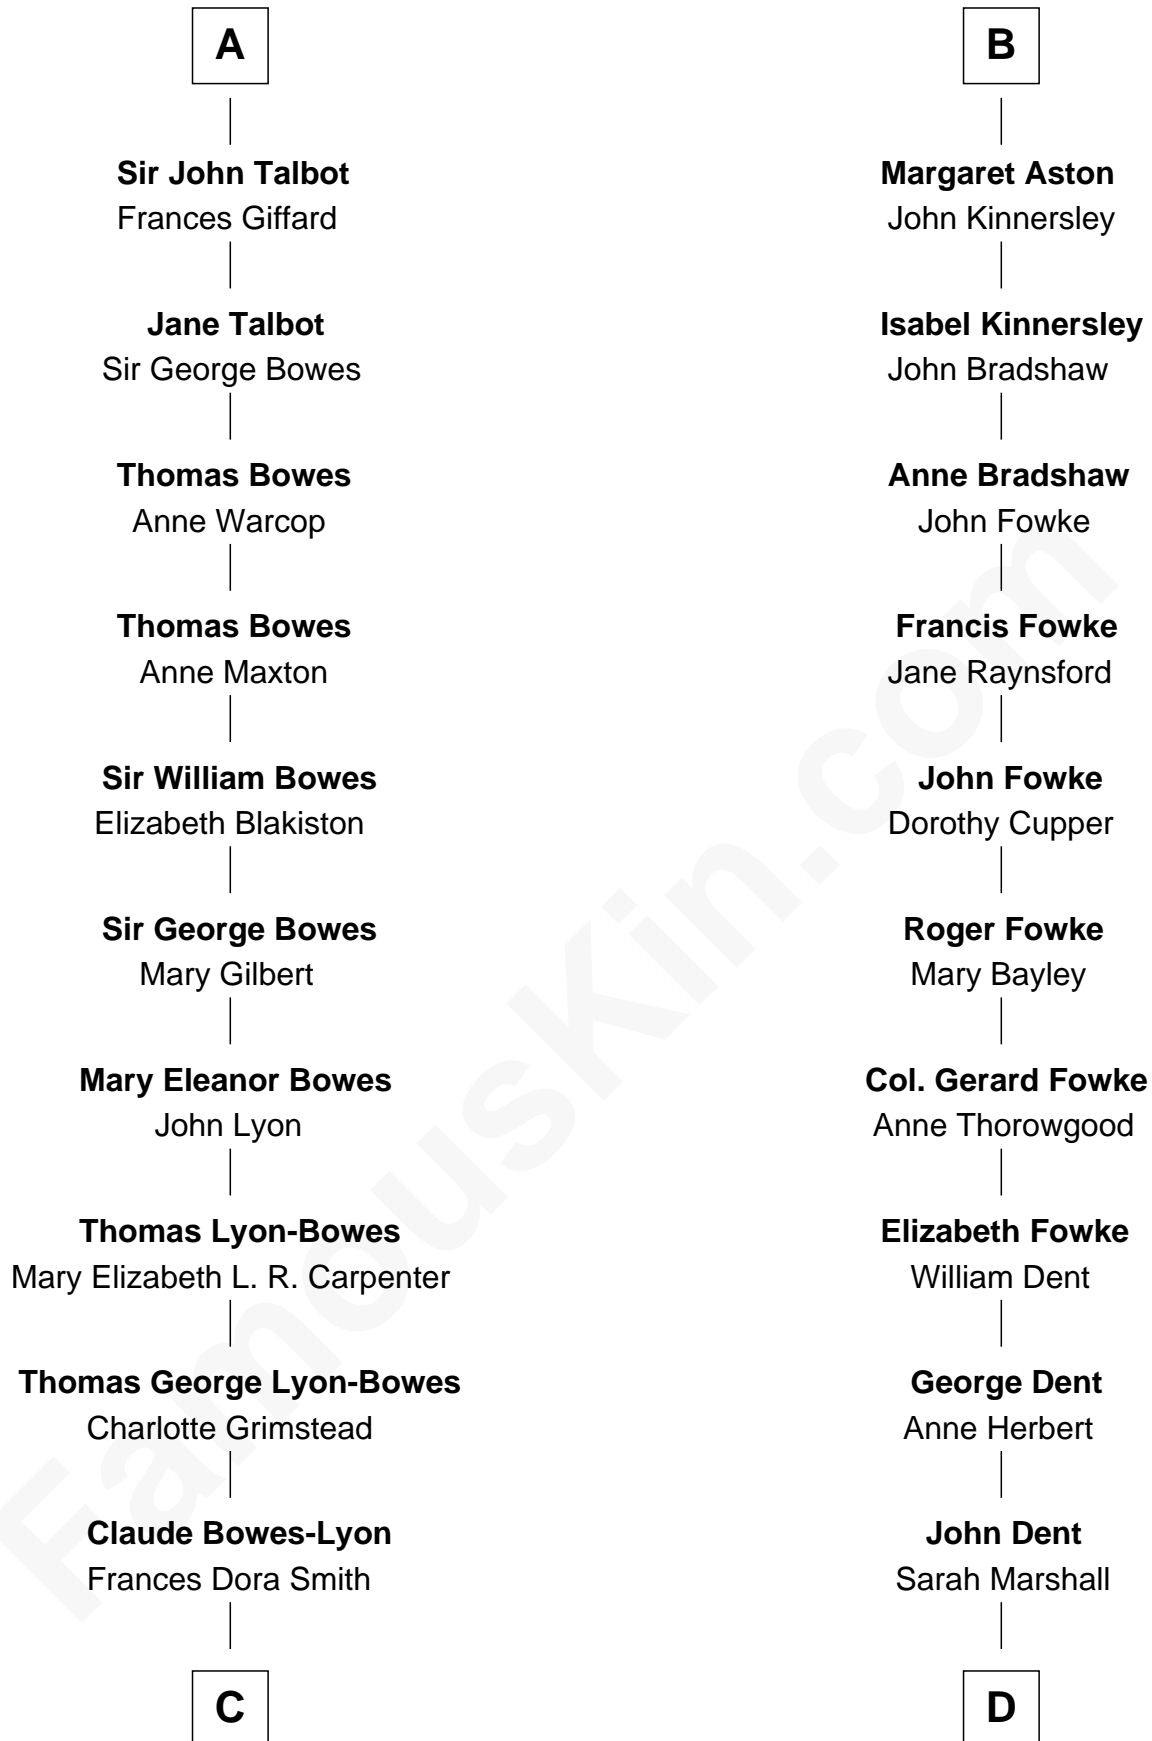

## Relationship Chart of King Charles III

*King of the United Kingdom*

20th cousin 1 time removed of

**Ben Ames Williams**

*Novelist and Short Story Author*

**C**

**Claude George Bowes-Lyon**  
Cecilia Nina Cavendish-Bentinck

**Elizabeth Bowes-Lyon**  
George VI, King of the United Kingdom

**Elizabeth II, Queen of the United Kingdom**  
Prince Philip of Edinburgh

**King Charles III**  
*King of the United Kingdom*

**D**

**Thomas Marshall Dent**  
Anne Magruder