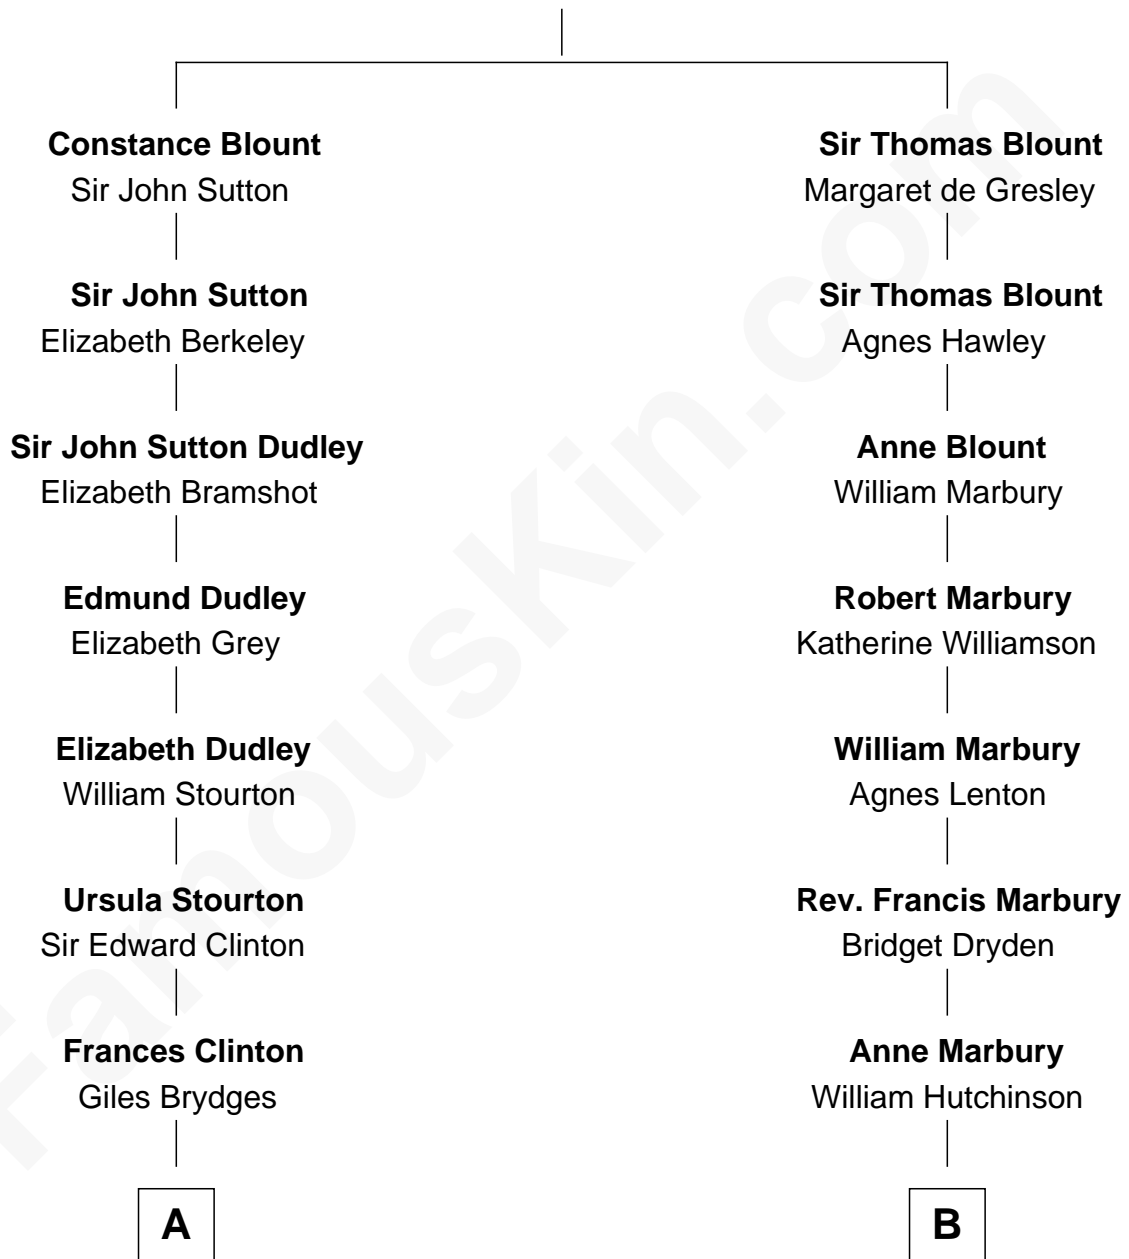

# FamousKin.com Relationship Chart of

**King Charles III**

*King of the United Kingdom*

17th cousin 2 times removed of

**DuBose Heyward**

*Author of Porgy (Porgy & Bess)*

**Sir Walter Blount**

Sancha de Ayala

**A**

**Catherine Brydges**

Francis Russell

**Sir William Russell**

Anne Carr

**William Russell**

Rachel Wriothesley

**Rachel Russell**