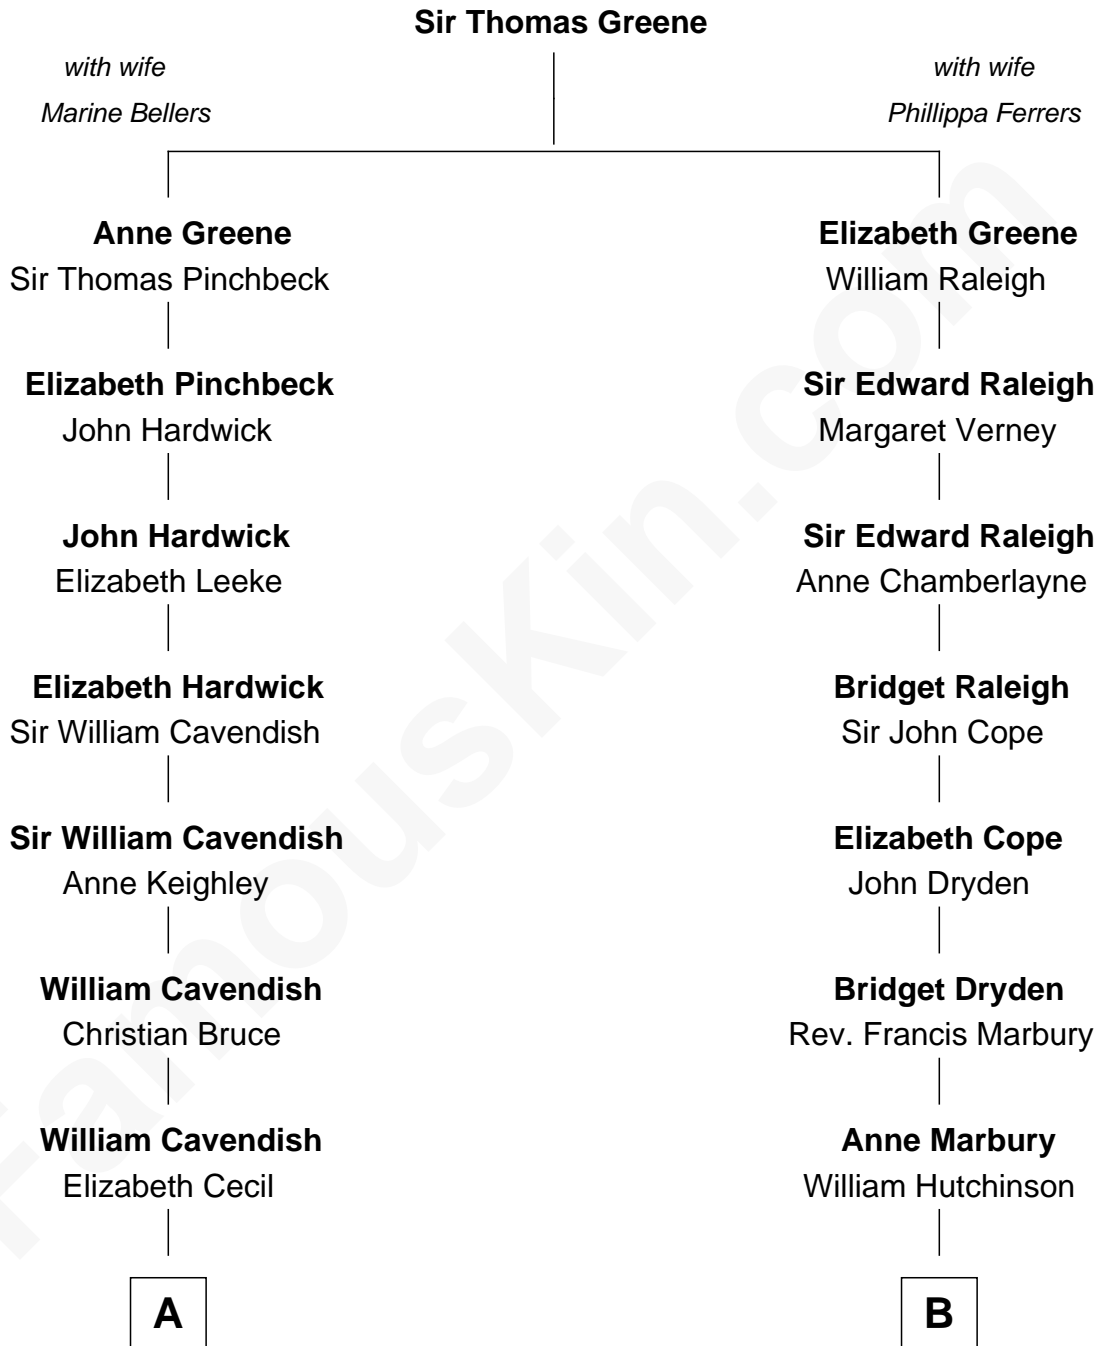

FamousKin.com Relationship Chart of

King Charles III

King of the United Kingdom

17th cousin of

DuBose Heyward

Author of Porgy (Porgy & Bess)

A

Sir William Cavendish