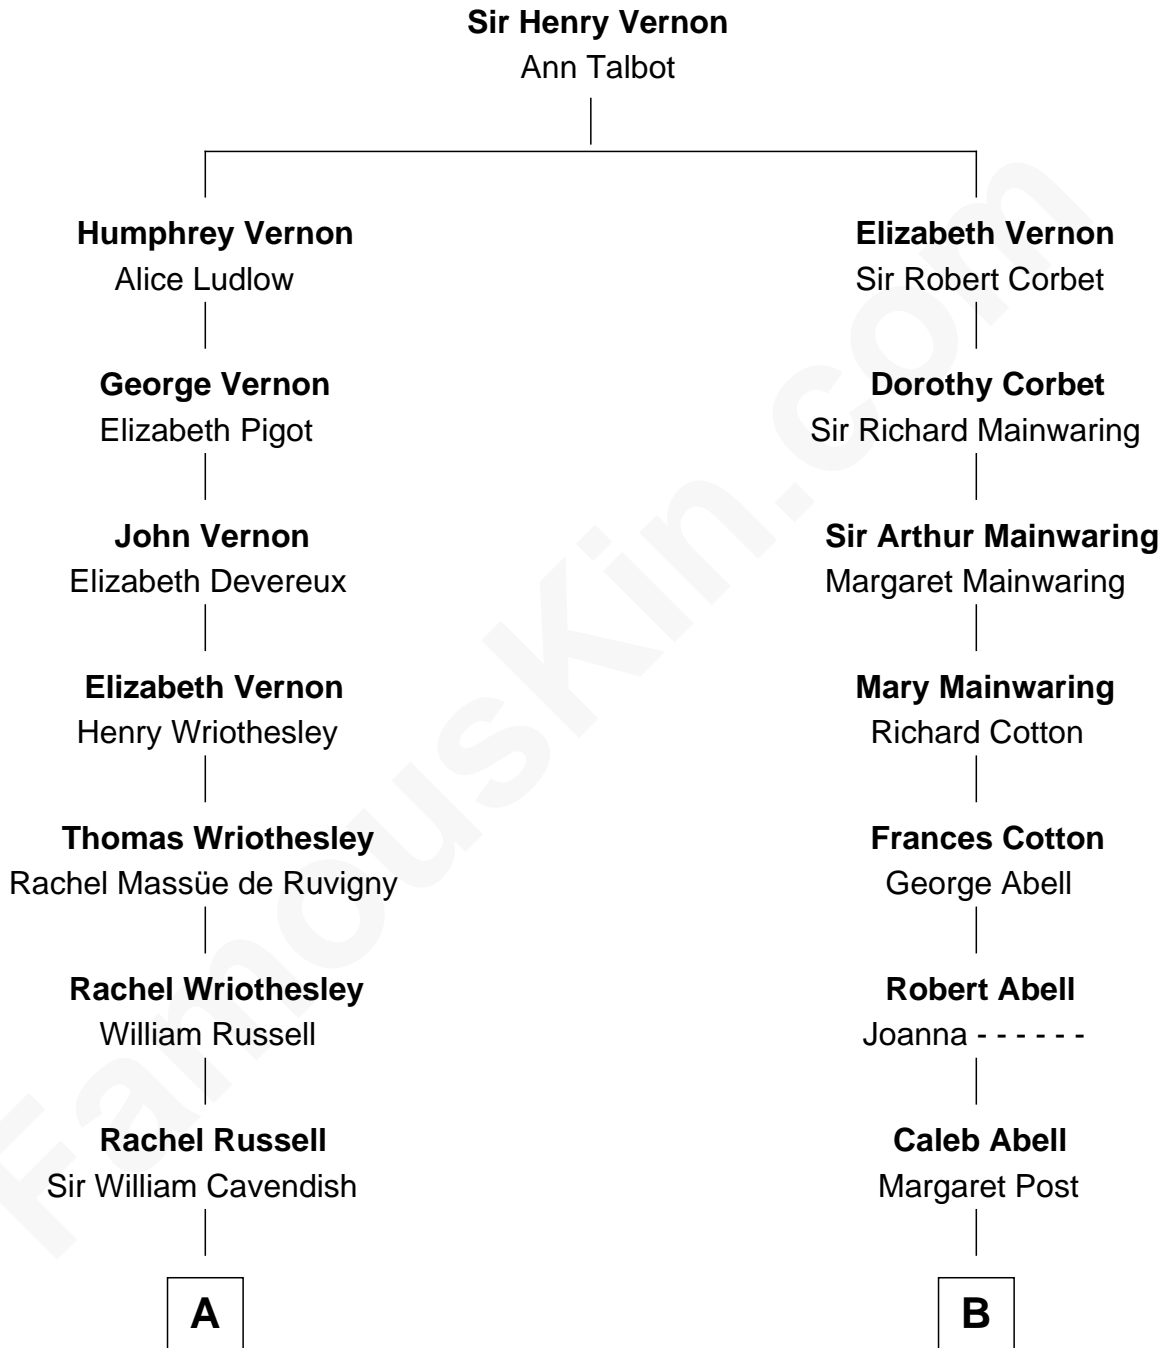

FamousKin.com Relationship Chart of

King Charles III

King of the United Kingdom

12th cousin 3 times removed of

Grover Cleveland

22nd and 24th U.S. President

A

Sir William Cavendish
Catherine Hoskins

Sir William Cavendish
Charlotte Elizabeth Boyle

Dorothy Cavendish
William Henry Bentinck

Charles Augustus Cavendish-Bentinck
Anne Wellesley

Rev. Charles William Cavendish-Bentinck
Caroline Louisa Burnaby