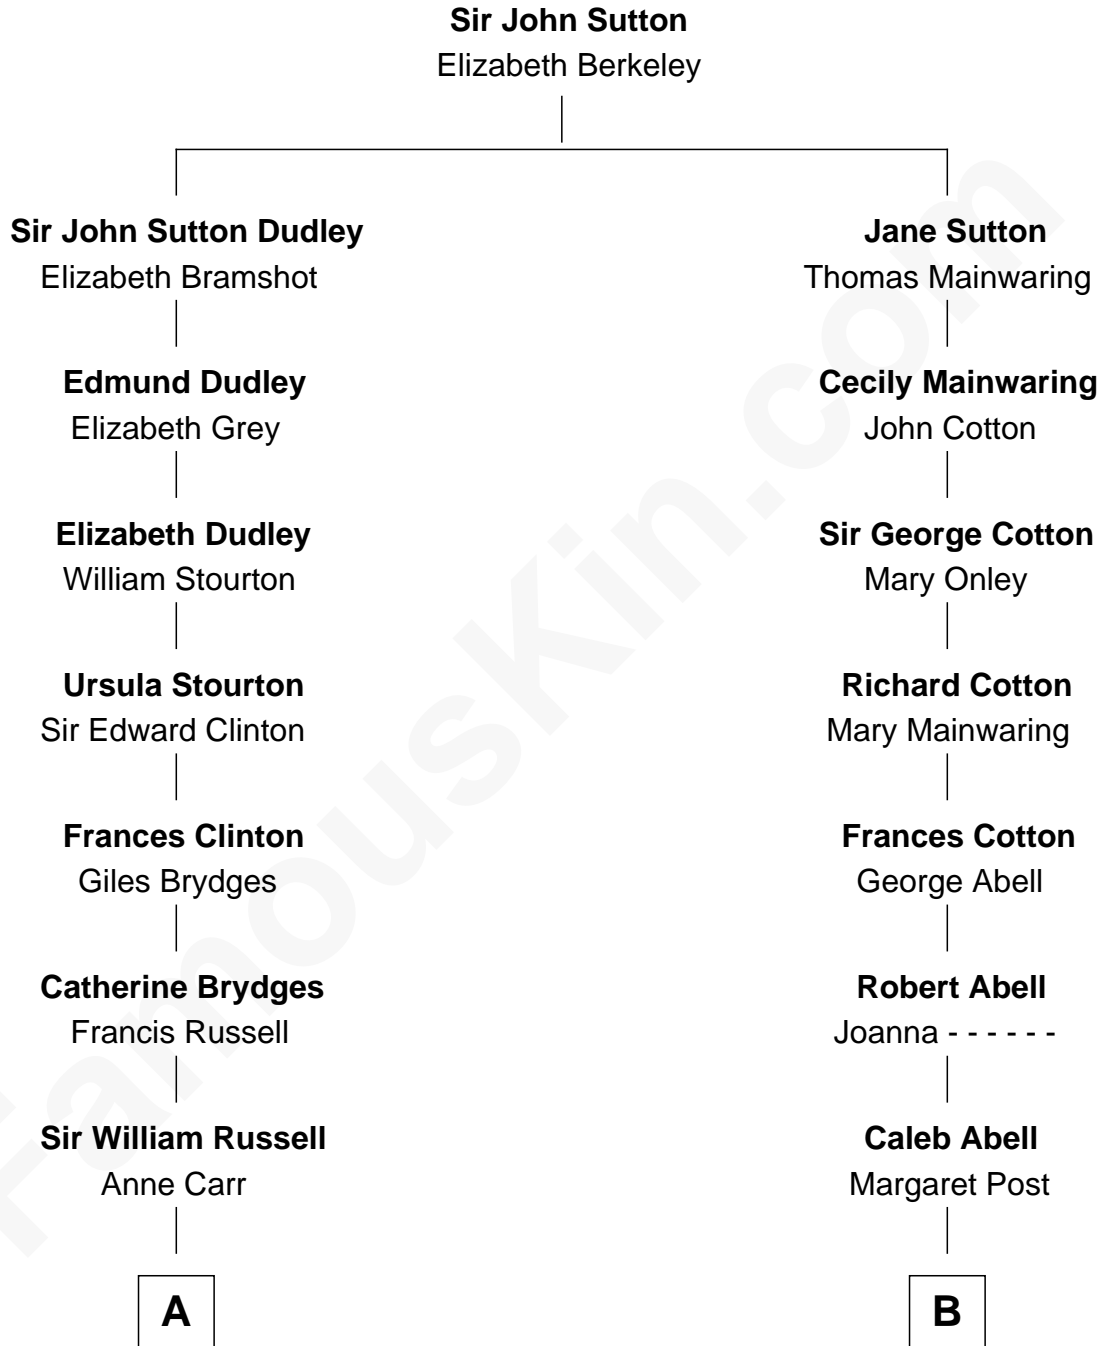

# FamousKin.com Relationship Chart of

**King Charles III**

*King of the United Kingdom*

16th cousin 1 time removed of

**Amber Stevens West**

*TV and Movie Actress*

**A**

**William Russell**  
Rachel Wriothesley

**Rachel Russell**  
Sir William Cavendish

**Sir William Cavendish**  
Catherine Hoskins

**Sir William Cavendish**  
Charlotte Elizabeth Boyle

**Dorothy Cavendish**  
William Henry Bentinck

**Charles Augustus Cavendish-Bentinck**  
Anne Wellesley

**King Charles III**

*King of the United Kingdom*

Amber Stevens West photo by [lukeford.net](http://lukeford.net) (CC BY-SA 2.5)

**B**

**Joanna Abell**  
Zechariah Loomis

**Zechariah Loomis**  
Huldah Jones