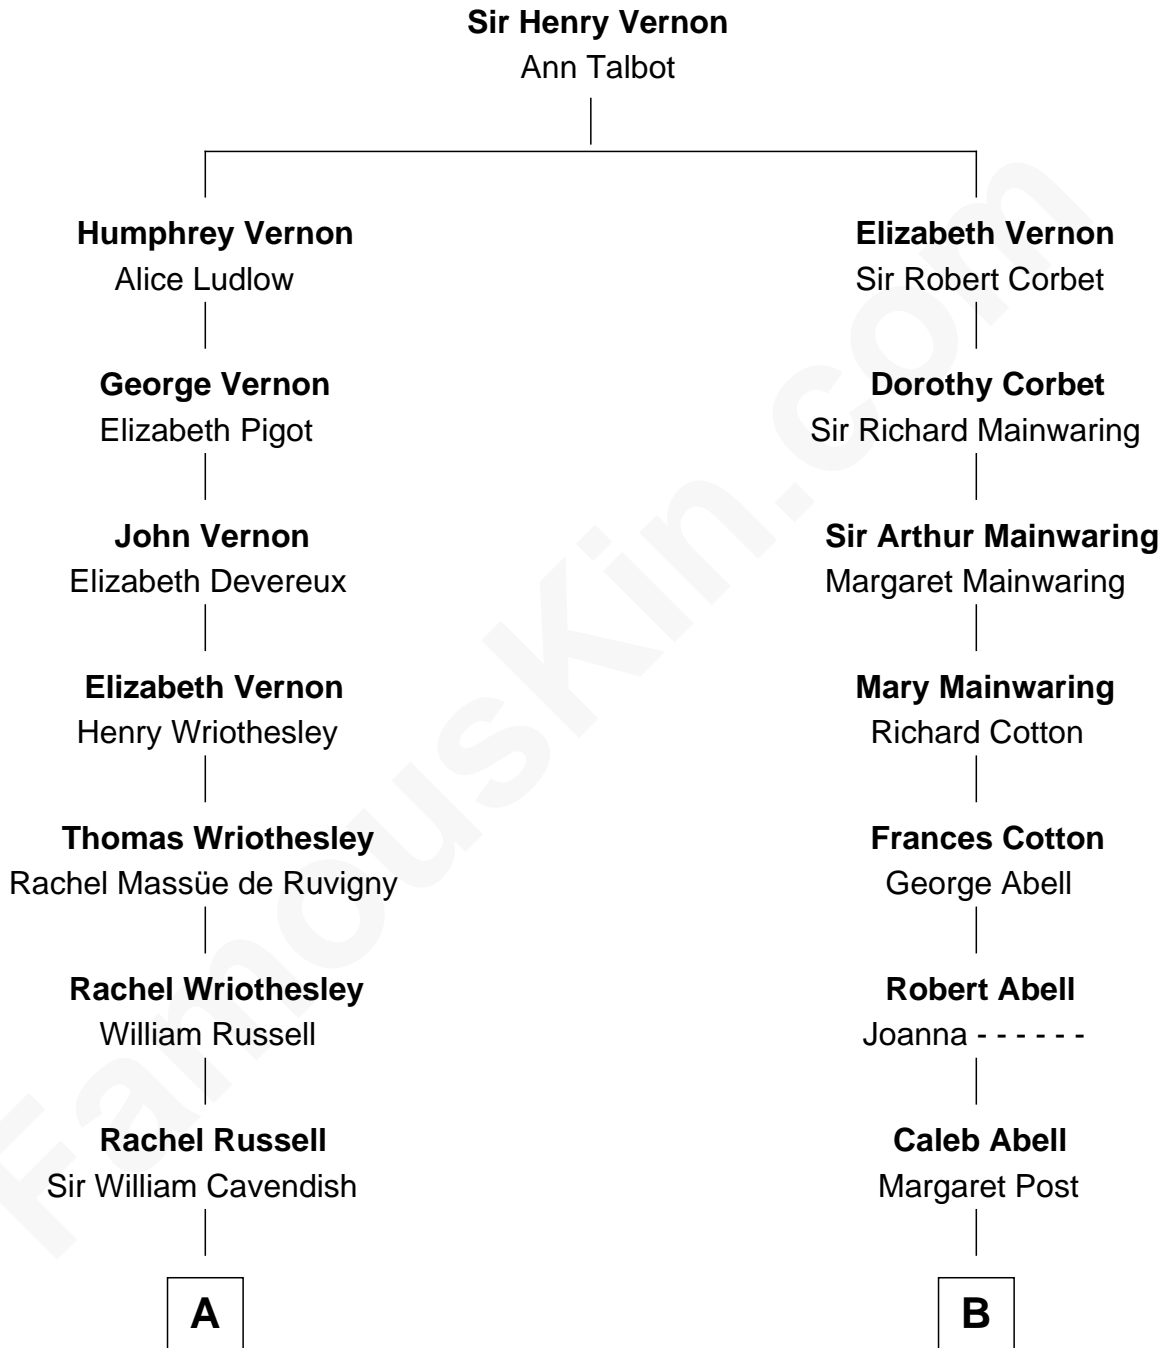

FamousKin.com Relationship Chart of

King Charles III

King of the United Kingdom

15th cousin 1 time removed of

Amber Stevens West

TV and Movie Actress

A

Sir William Cavendish
Catherine Hoskins

Sir William Cavendish
Charlotte Elizabeth Boyle

Dorothy Cavendish
William Henry Bentinck

Charles Augustus Cavendish-Bentinck
Anne Wellesley

Rev. Charles William Cavendish-Bentinck
Caroline Louisa Burnaby