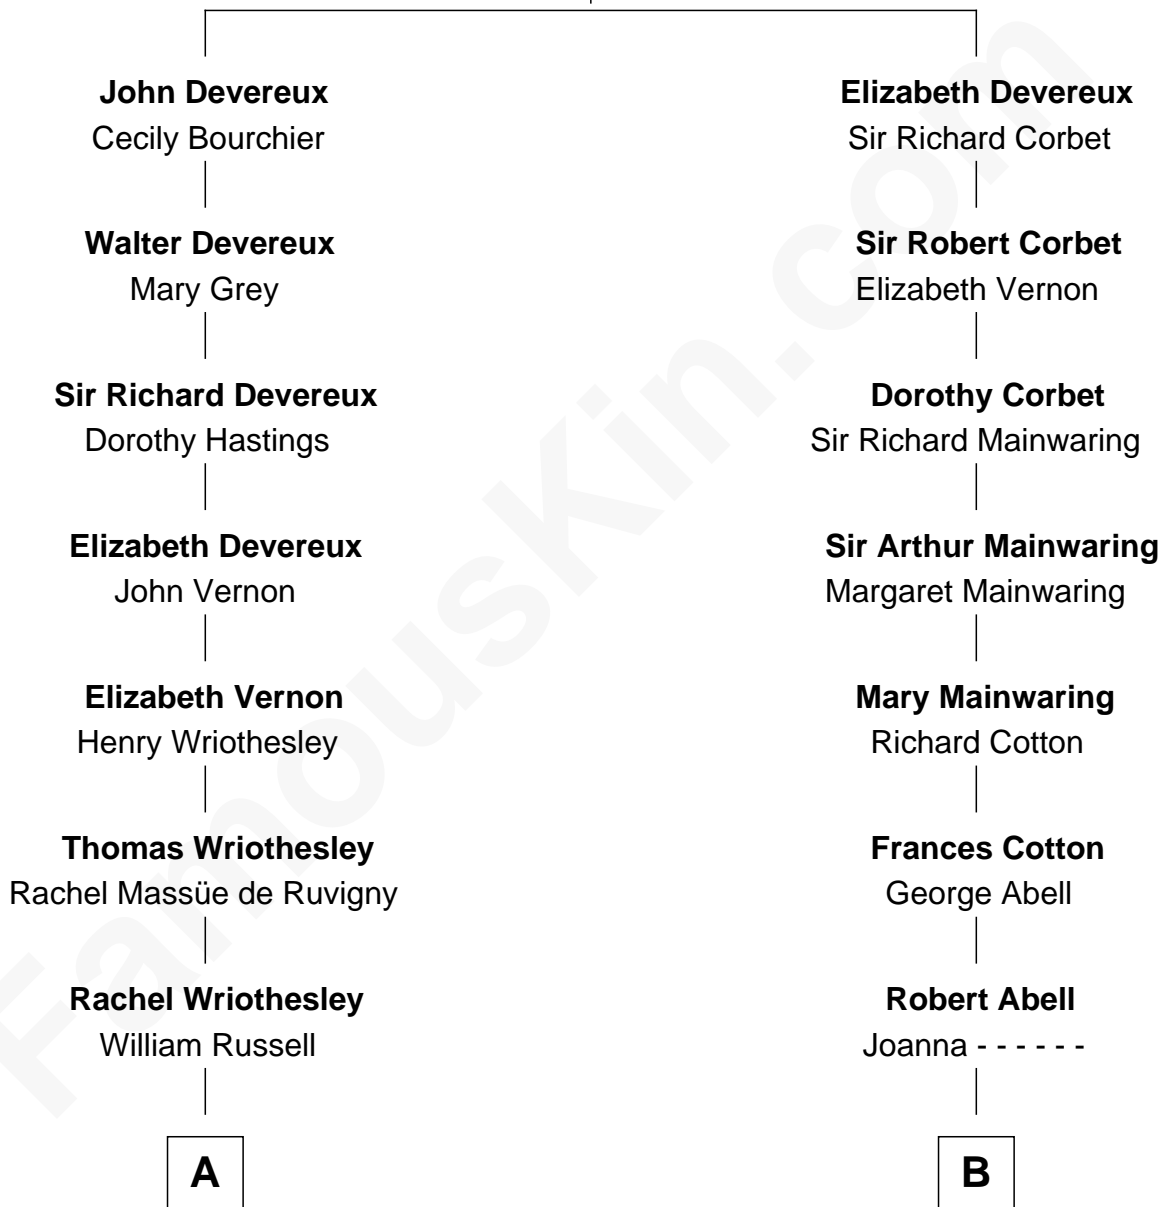

FamousKin.com Relationship Chart of

King Charles III

King of the United Kingdom

16th cousin 1 time removed of

Amber Stevens West

TV and Movie Actress

Sir Walter Devereux

Anne Ferrers

A

Rachel Russell
Sir William Cavendish

Sir William Cavendish
Catherine Hoskins

Sir William Cavendish
Charlotte Elizabeth Boyle

Dorothy Cavendish
William Henry Bentinck

Charles Augustus Cavendish-Bentinck
Anne Wellesley