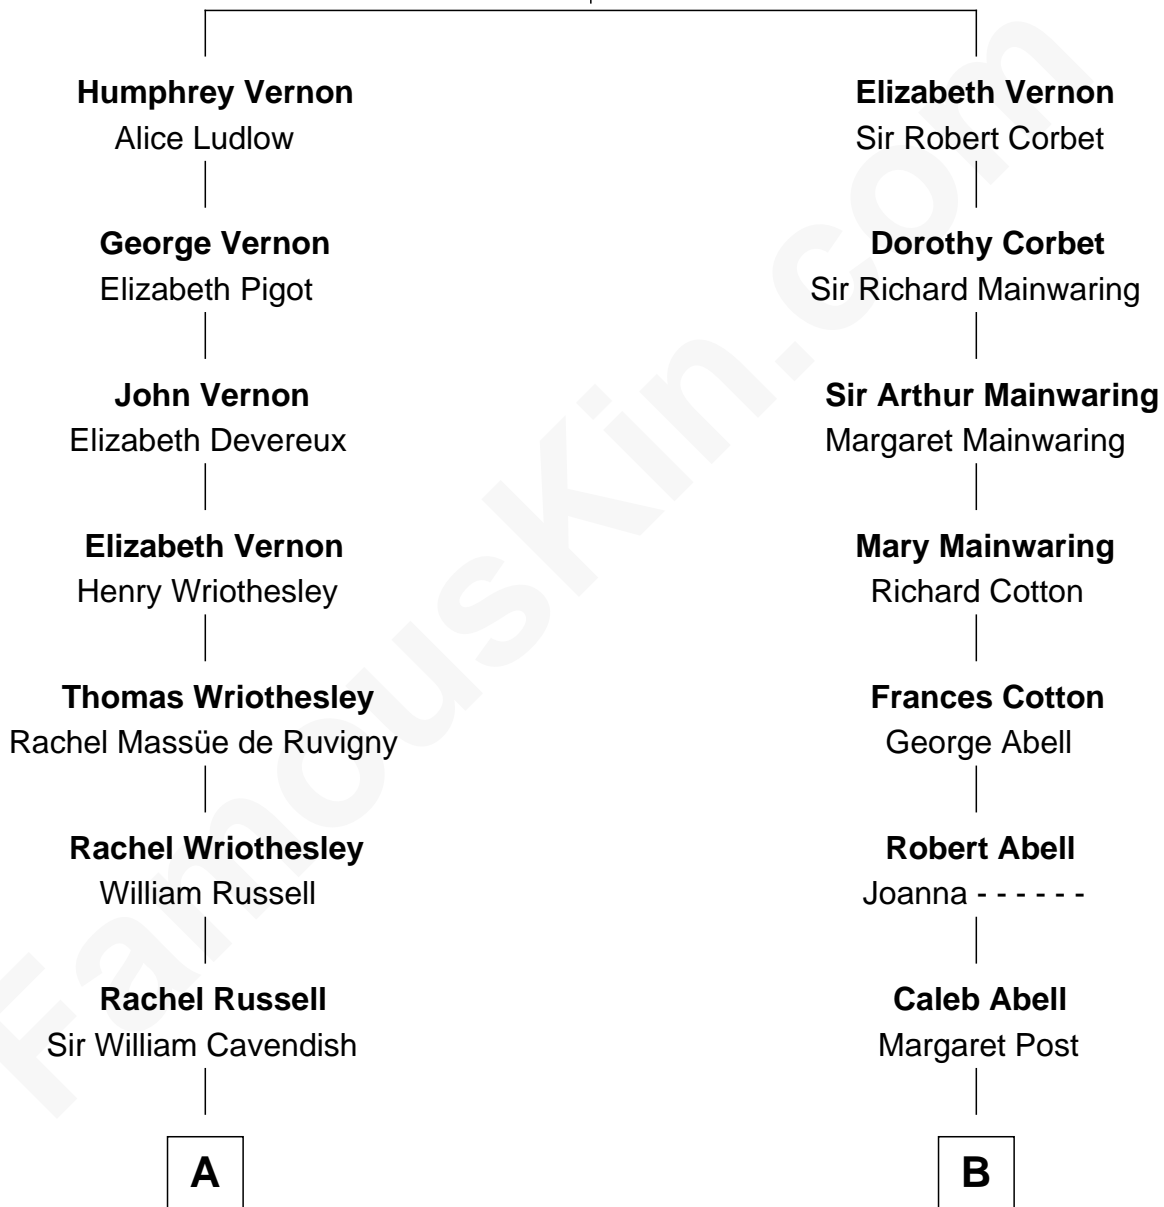

FamousKin.com Relationship Chart of

King Charles III

King of the United Kingdom

15th cousin of

Shadoe Stevens

Radio Disc Jockey

Sir Henry Vernon

Ann Talbot