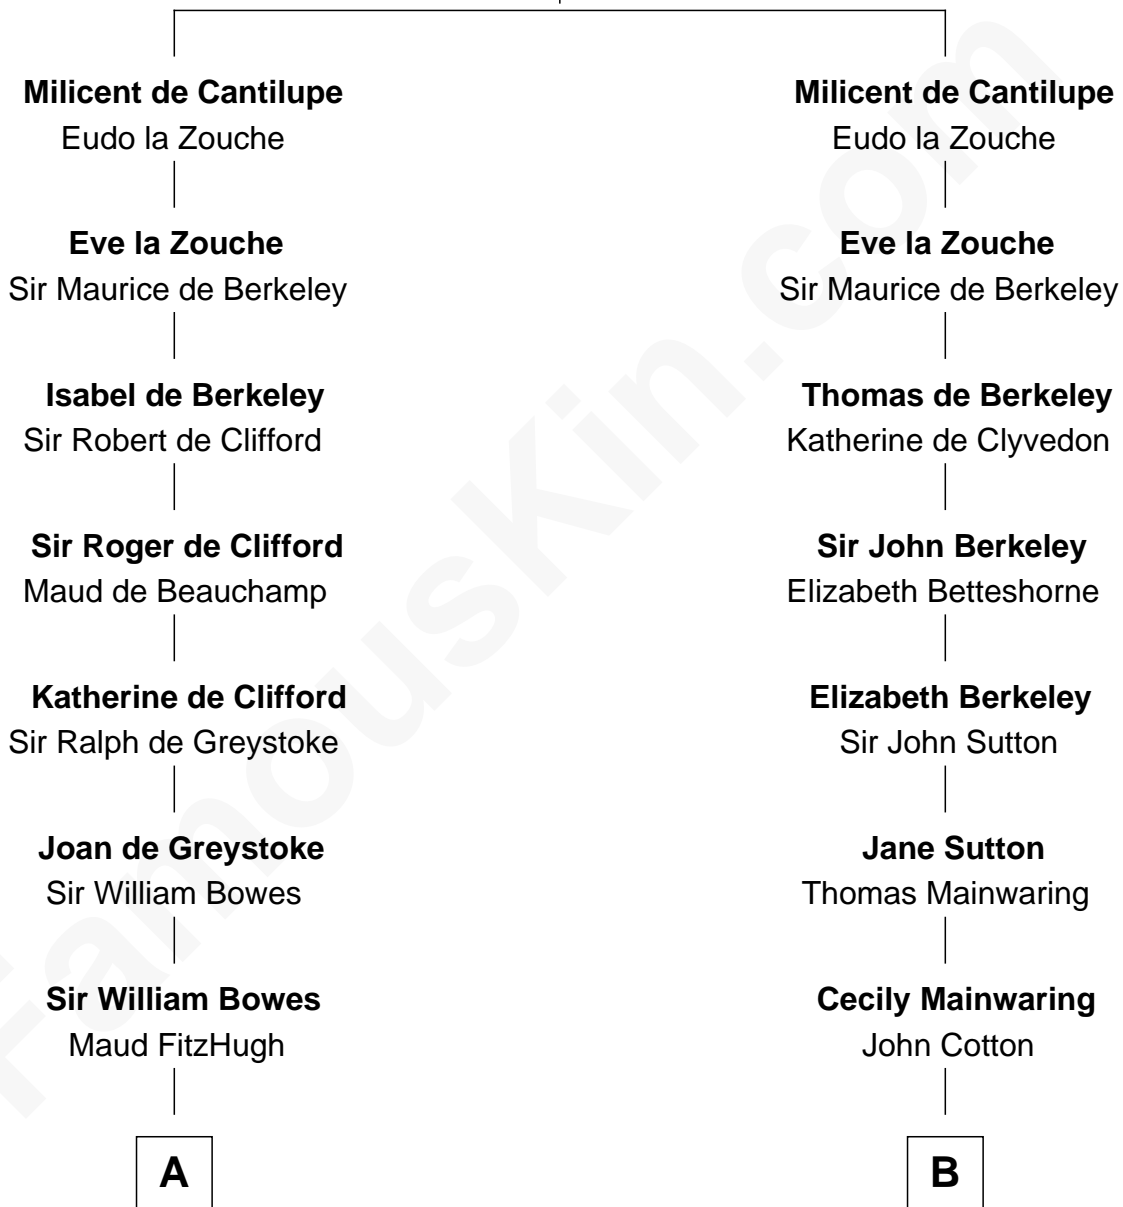

FamousKin.com Relationship Chart of

King Charles III

King of the United Kingdom

20th cousin 1 time removed of

Shadoe Stevens

Radio Disc Jockey

Sir William de Cantilupe

Eve de Braiose

C

Claude Bowes-Lyon
Frances Dora Smith

Claude George Bowes-Lyon
Cecilia Nina Cavendish-Bentinck

Elizabeth Bowes-Lyon
George VI, King of the United Kingdom

Elizabeth II, Queen of the United Kingdom
Prince Philip of Edinburgh