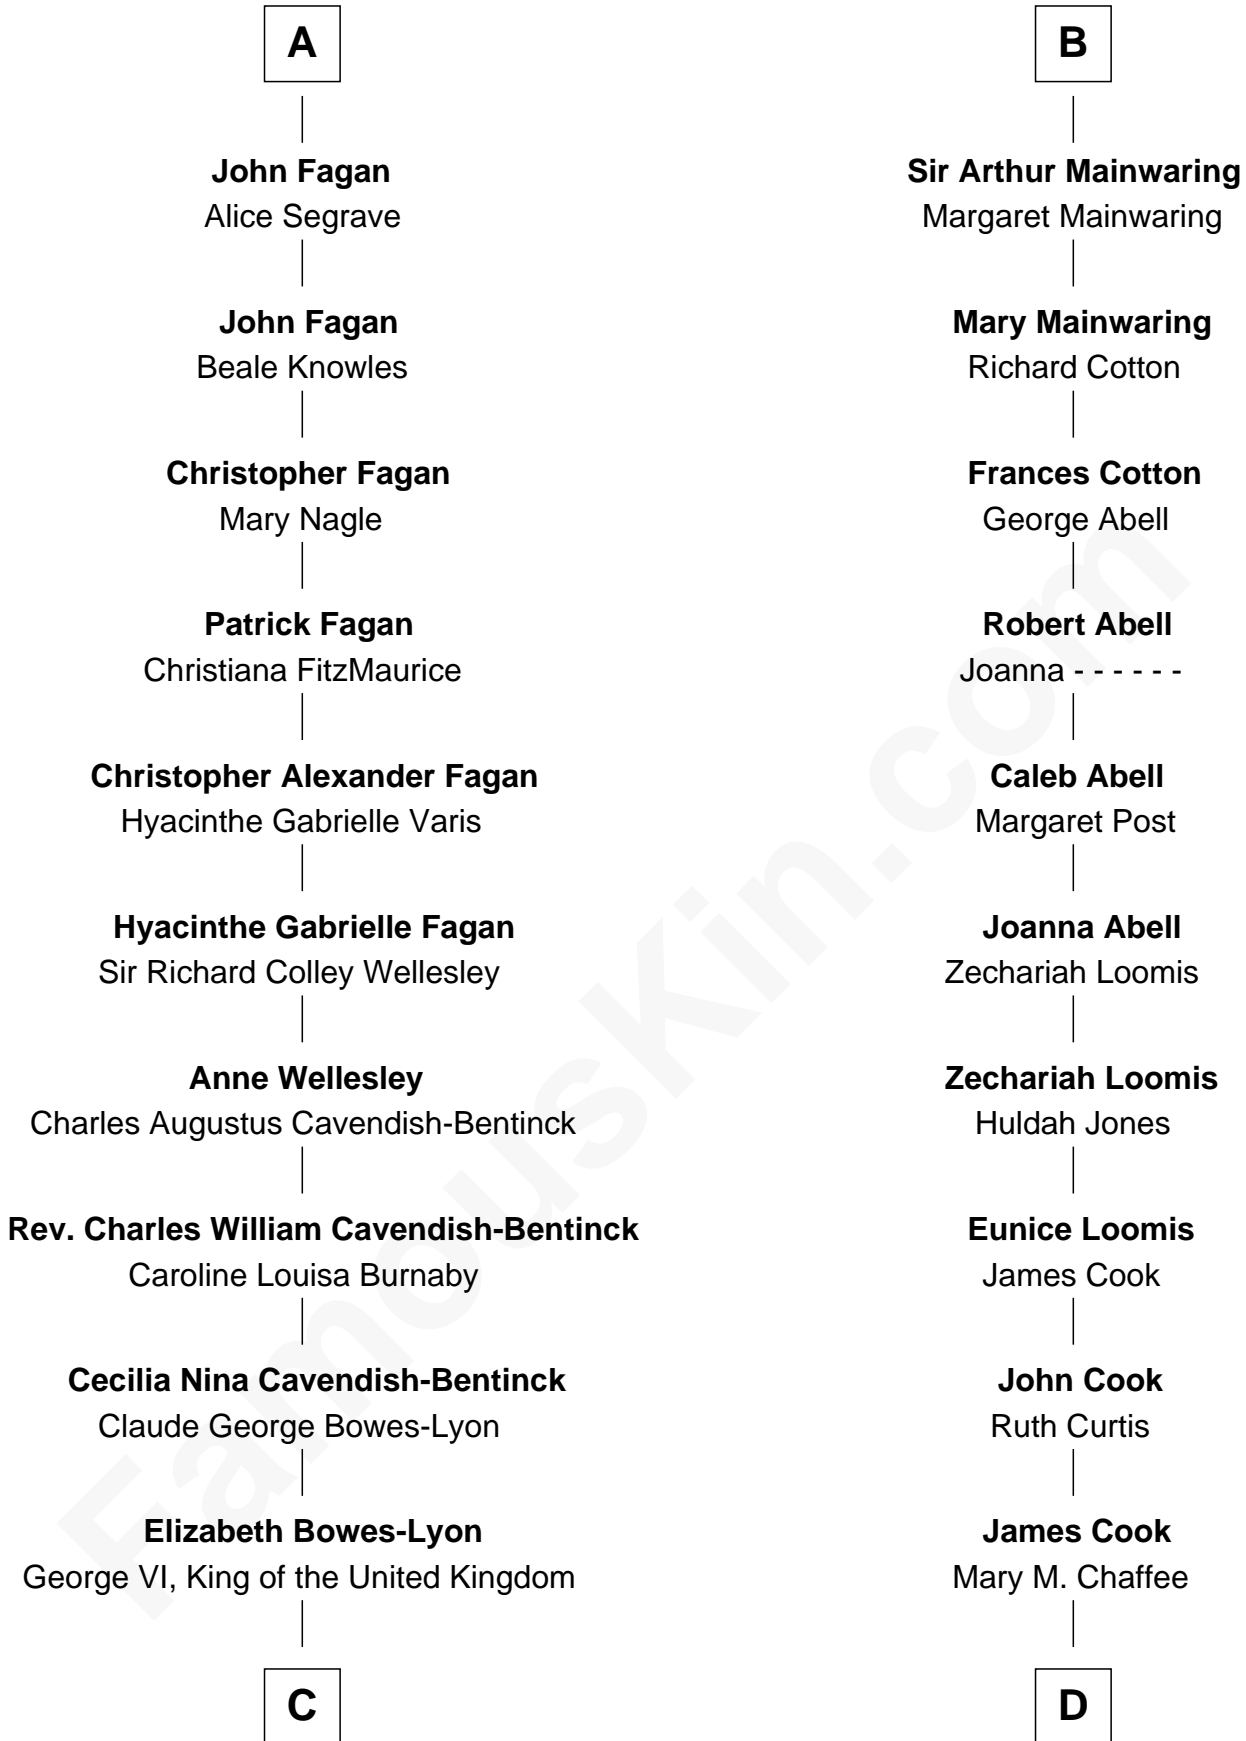

# FamousKin.com Relationship Chart of

**King Charles III**

*King of the United Kingdom*

18th cousin 2 times removed of

**Shadoe Stevens**

*Radio Disc Jockey*

**John de Mowbray**  
Elizabeth de Segrave

**Eleanor de Mowbray**

Eleanor Dowdall

**Amy Nangle**

Thomas Fagan

**Richard Fagan**

Cecily Holmes

**A**

**Margaret Mowbray**

Sir Reginald Lucy

**Sir Walter Lucy**

Eleanor L'Arcedeckne

**Eleanor Lucy**

Sir Thomas Hopton

**Elizabeth Hopton**

Sir Roger Corbet

**Sir Richard Corbet**

Elizabeth Devereux

**Sir Robert Corbet**

Elizabeth Vernon

**Dorothy Corbet**

Sir Richard Mainwaring

**B**

**C**

**Elizabeth II, Queen of the United Kingdom**

Prince Philip of Edinburgh