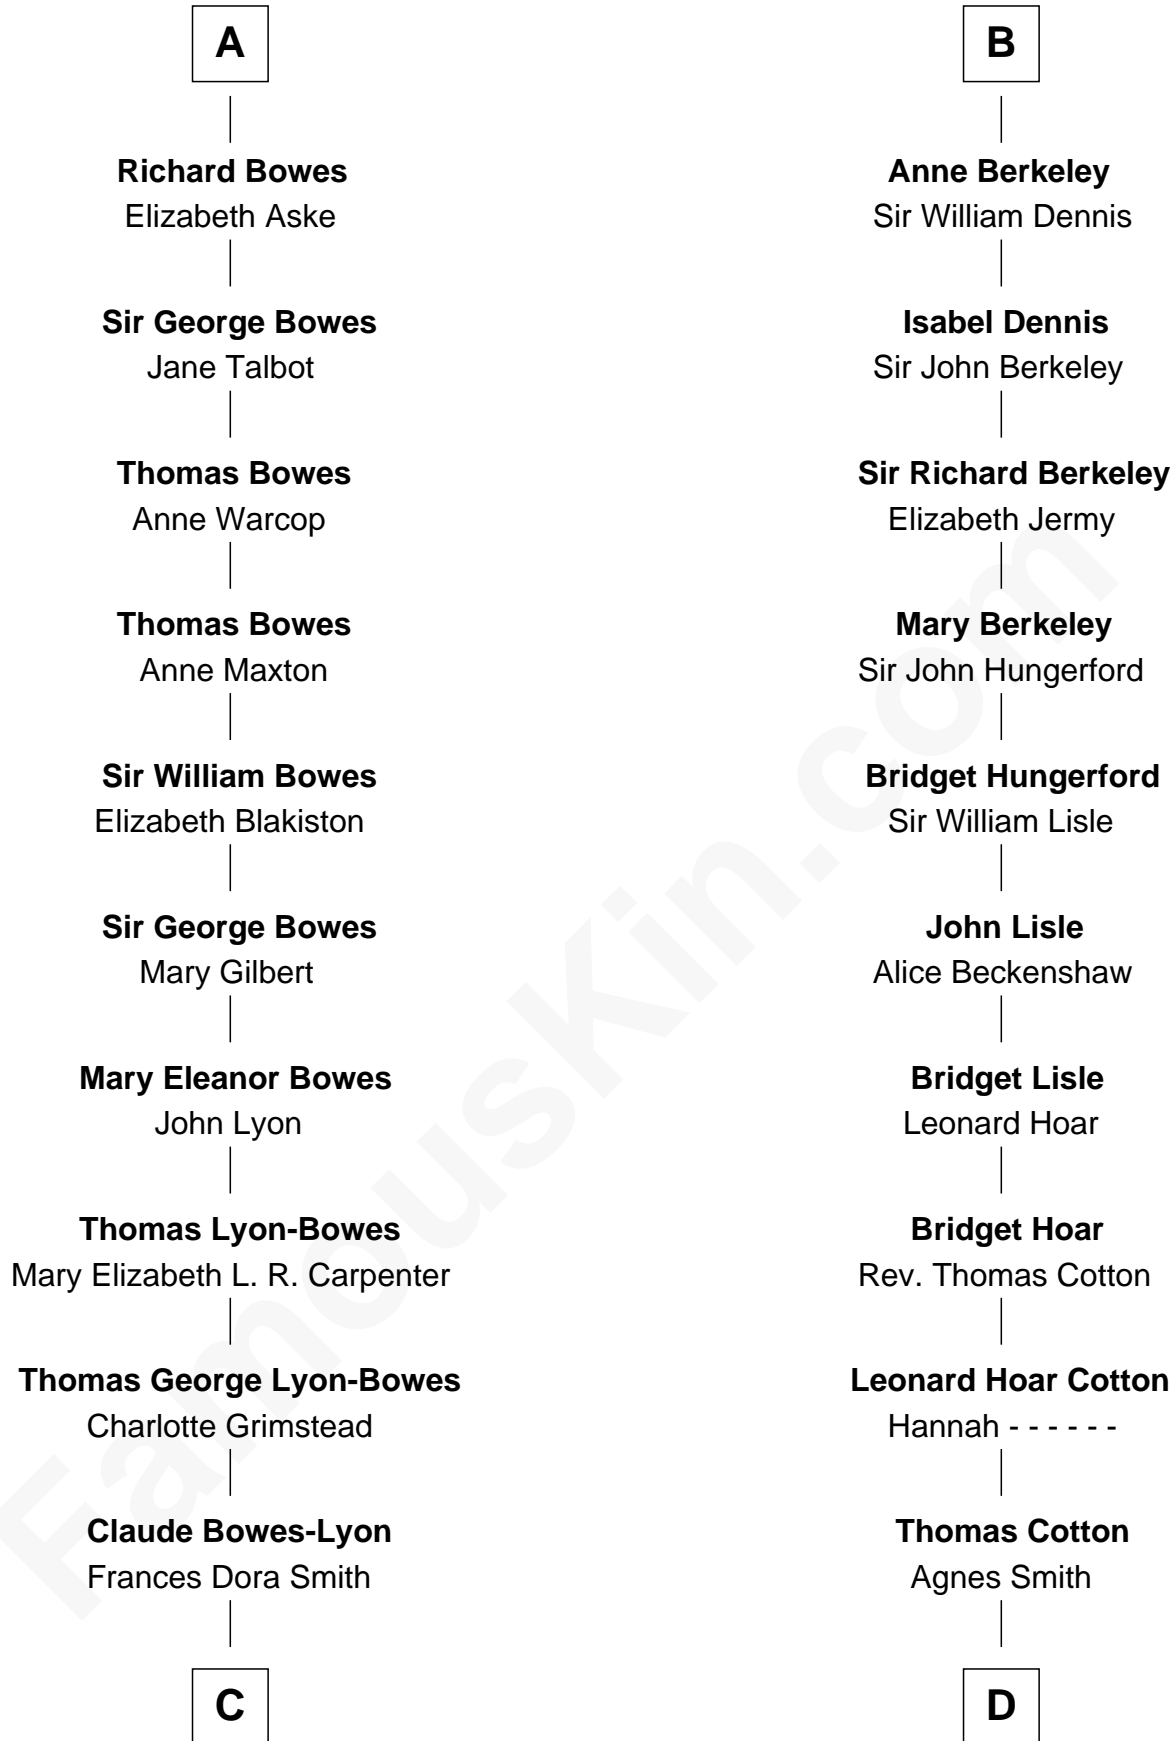

FamousKin.com Relationship Chart of

King Charles III

King of the United Kingdom

20th cousin 1 time removed of

Clare Eames

Silent Movie Actress

William de Beauchamp

Maud FitzJohn

C

Claude George Bowes-Lyon
Cecilia Nina Cavendish-Bentinck

Elizabeth Bowes-Lyon
George VI, King of the United Kingdom

Elizabeth II, Queen of the United Kingdom
Prince Philip of Edinburgh

King Charles III
King of the United Kingdom