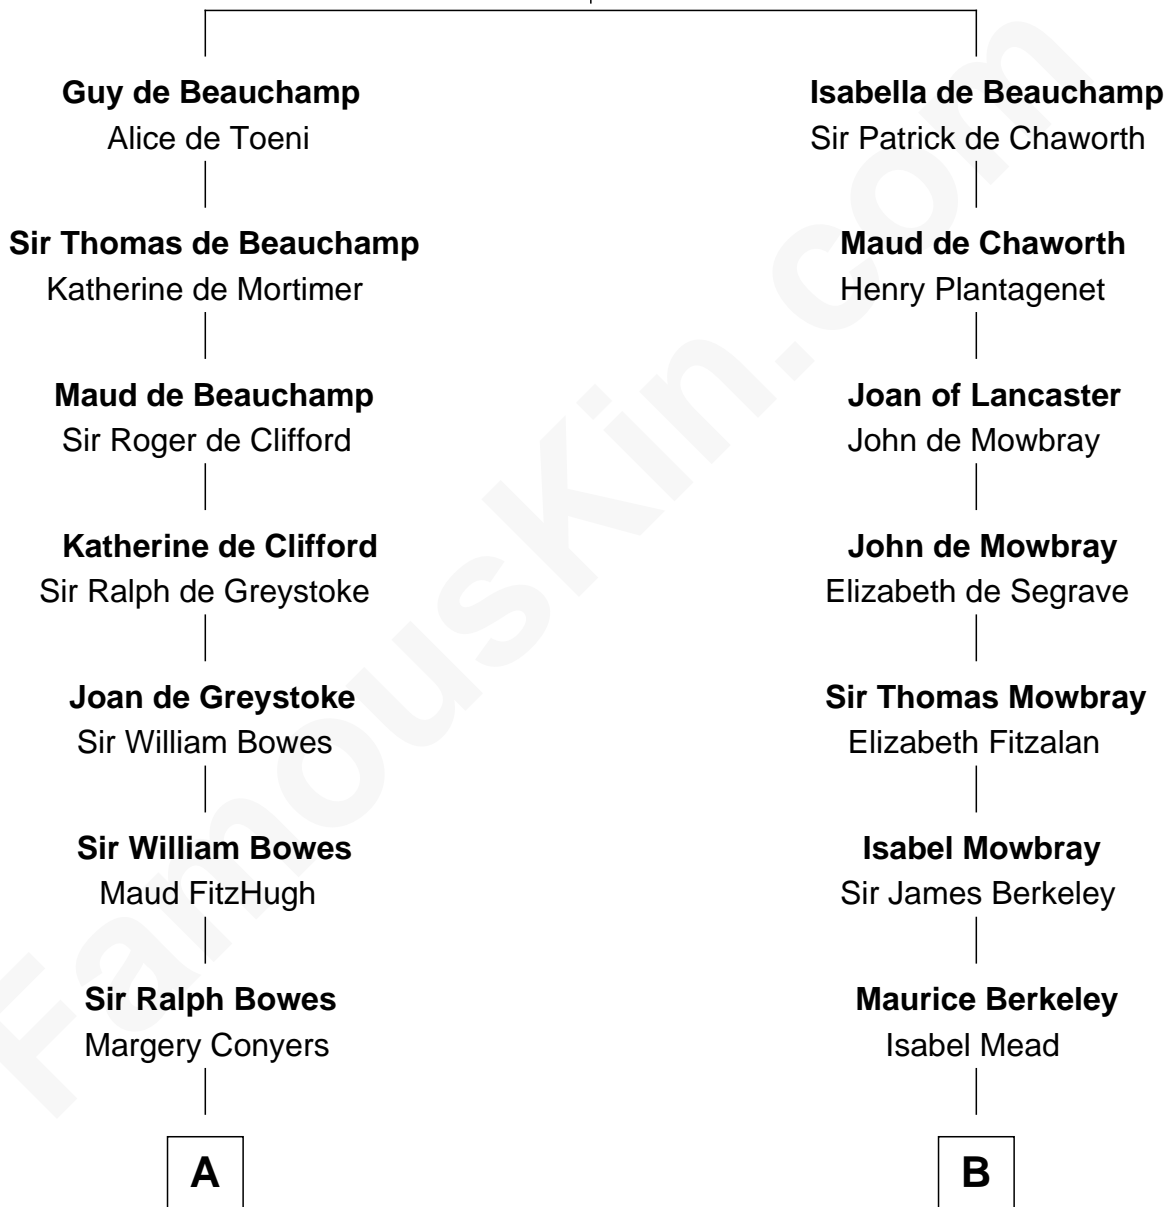

FamousKin.com Relationship Chart of

King Charles III

King of the United Kingdom

20th cousin 1 time removed of

Clare Eames

Silent Movie Actress

William de Beauchamp

Maud FitzJohn

C

Claude George Bowes-Lyon
Cecilia Nina Cavendish-Bentinck

Elizabeth Bowes-Lyon
George VI, King of the United Kingdom

Elizabeth II, Queen of the United Kingdom
Prince Philip of Edinburgh

King Charles III
King of the United Kingdom