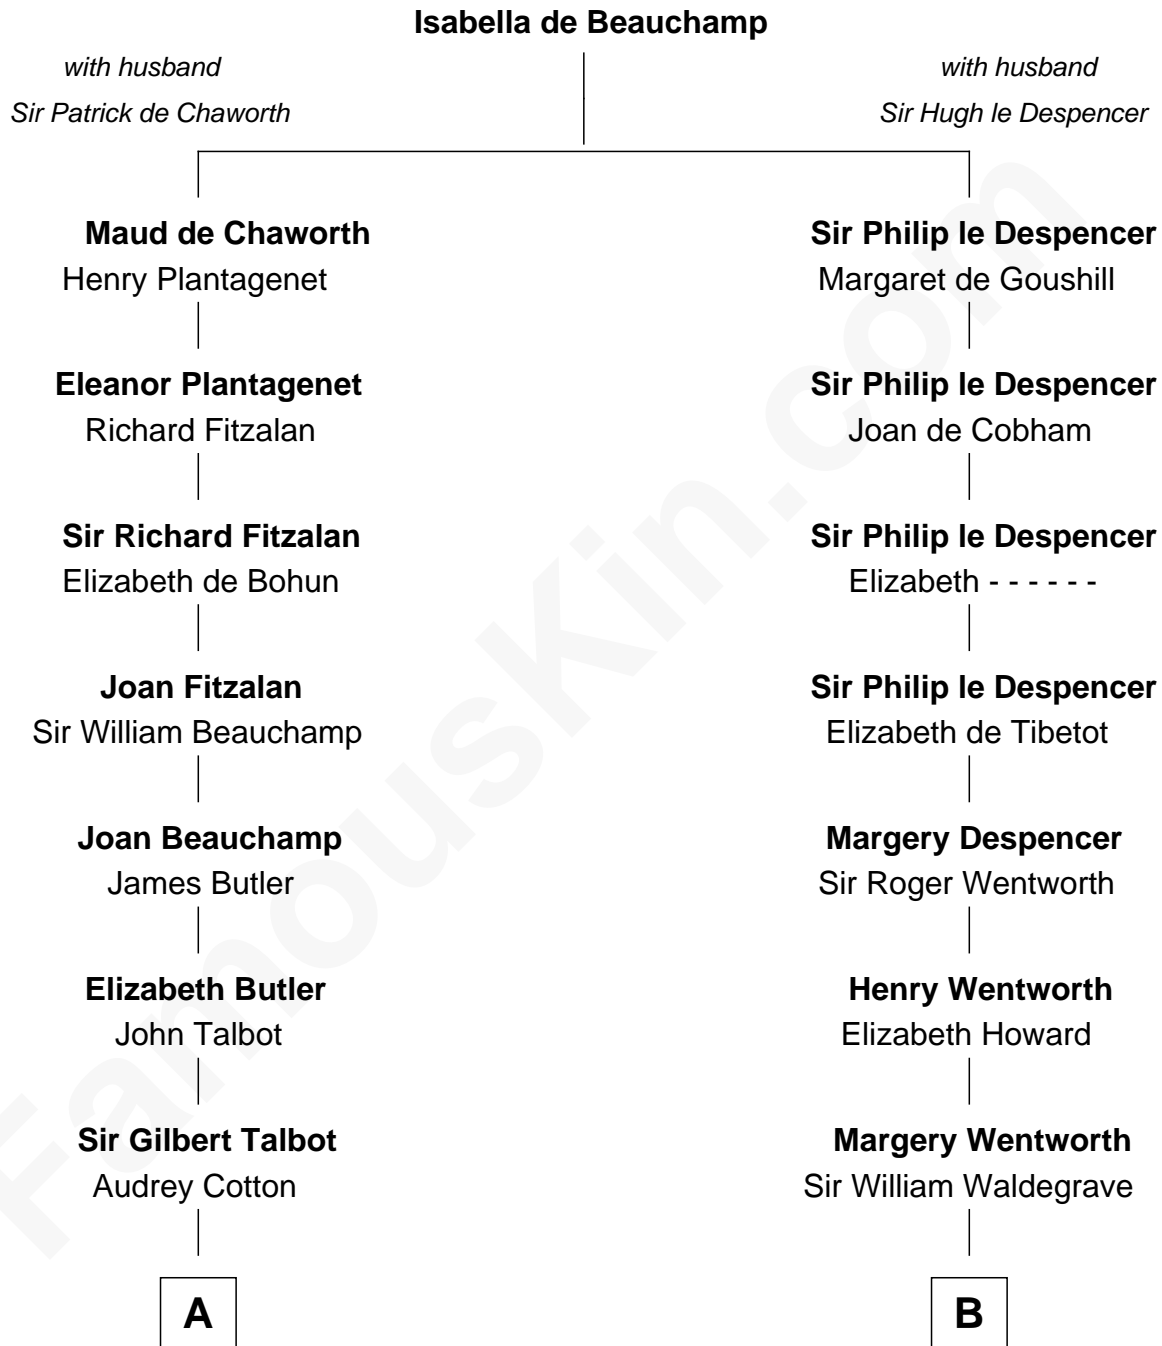

FamousKin.com Relationship Chart of

King Charles III

King of the United Kingdom

21st cousin of

Bob Moore

Co-Founder, Bob's Red Mill

C

Claude Bowes-Lyon
Frances Dora Smith

Claude George Bowes-Lyon
Cecilia Nina Cavendish-Bentinck

Elizabeth Bowes-Lyon
George VI, King of the United Kingdom

Elizabeth II, Queen of the United Kingdom
Prince Philip of Edinburgh

King Charles III
King of the United Kingdom

D

Morris Fox
Sarah A. Smith

Violette Fox
Daniel Francis Learnard

Clinton Morris Learnard
Gertrude Maud Yost

Doris Dell Learnard
Kenneth Earl Moore

Bob Moore
Co-Founder, Bob's Red Mill