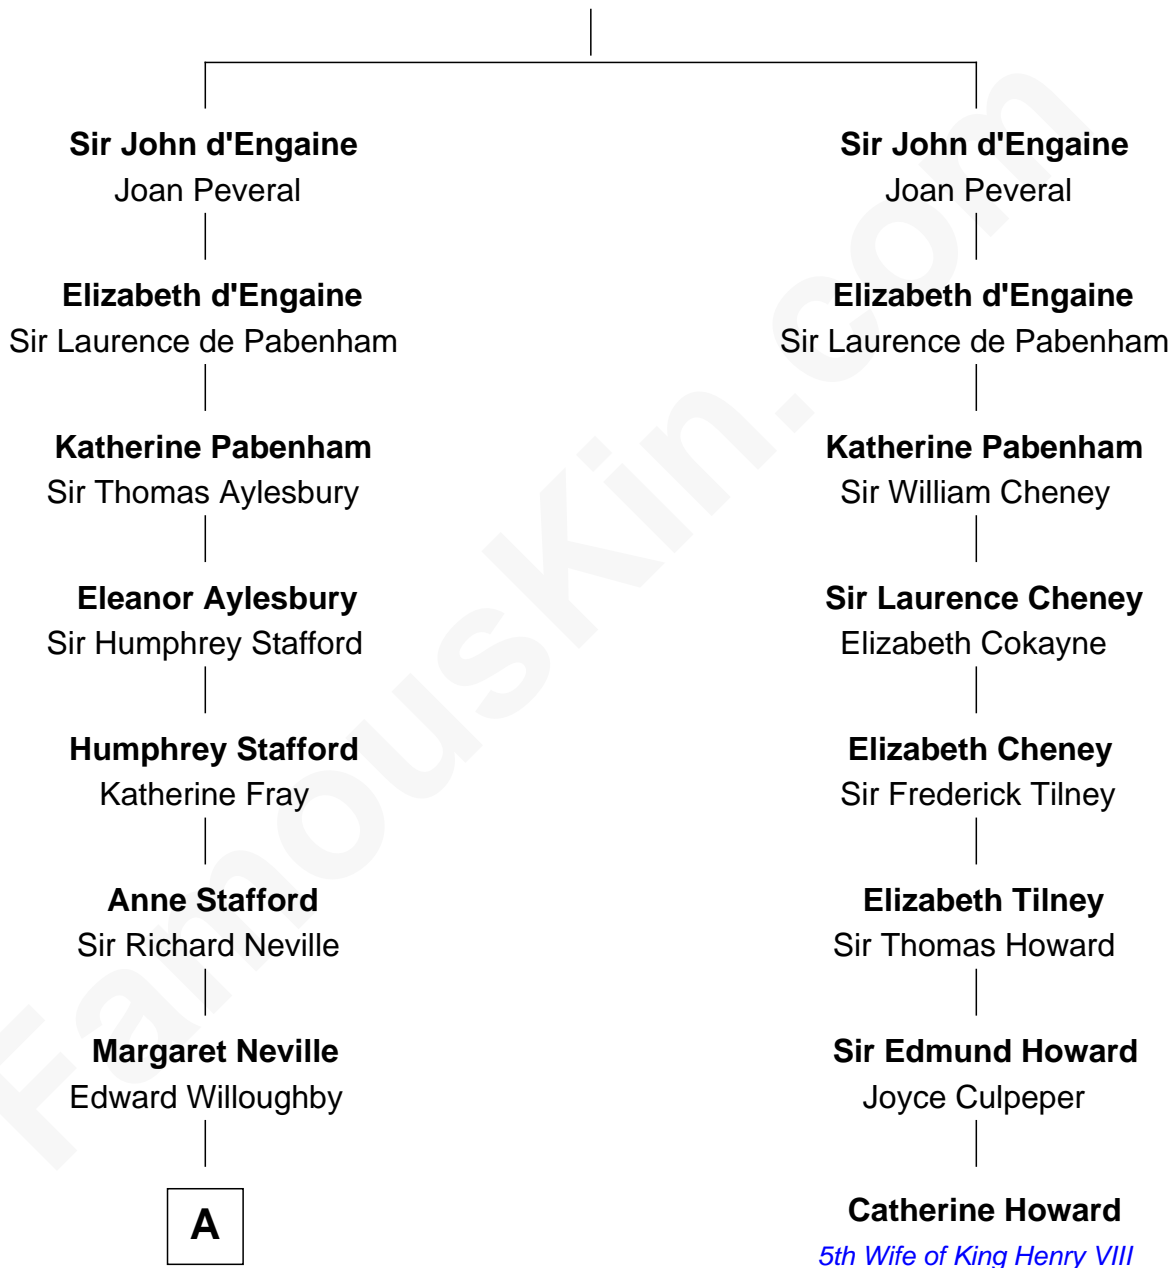

# FamousKin.com Relationship Chart of

**King Charles III**

*King of the United Kingdom*

7th cousin 14 times removed of

**Catherine Howard**

*5th Wife of King Henry VIII*

**Sir Nicholas Engaine**

Anice de Fauconberge

**A**

**Elizabeth Willoughby**

Sir Fulk Greville

**Eleanor Greville**

Sir John Conway

**Sir Edward Conway**

Dorothy Tracy

**Brilliana Conway**

Sir Robert Harley

**Sir Edward Harley**

Abigail Stephens

**Robert Harley**

Elizabeth Foley

**Edward Harley**

Henrietta Cavendish Holles

**Margaret Cavendish Harley**