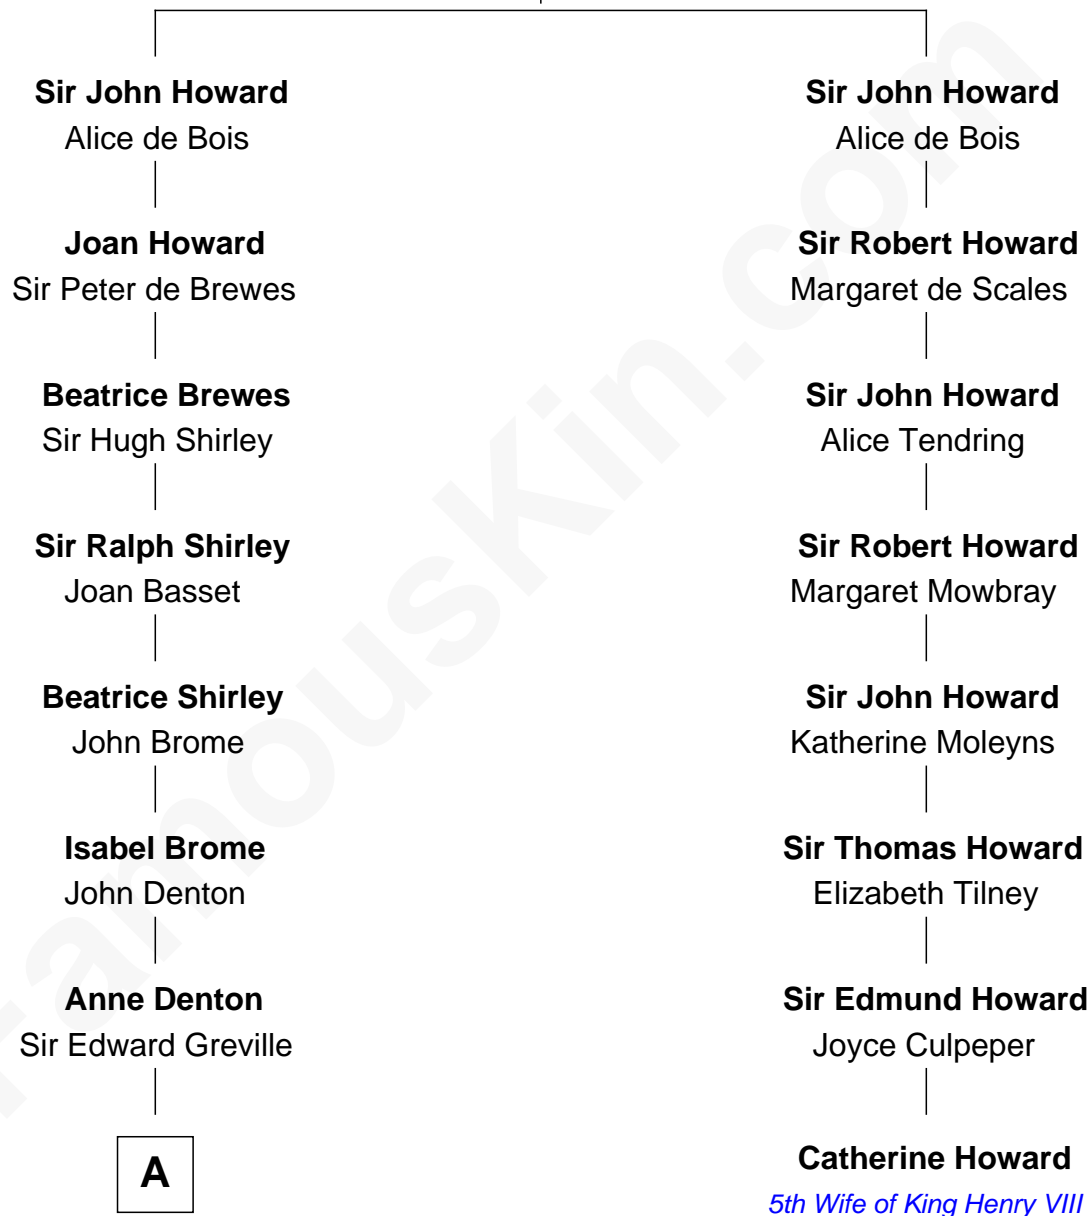

FamousKin.com Relationship Chart of

King Charles III

King of the United Kingdom

7th cousin 14 times removed of

Catherine Howard

5th Wife of King Henry VIII

Sir John Howard

Joan of Cornwall

A

Sir Fulk Greville
Elizabeth Willoughby

Eleanor Greville
Sir John Conway

Sir Edward Conway
Dorothy Tracy

Brilliana Conway
Sir Robert Harley

Sir Edward Harley
Abigail Stephens

Robert Harley
Elizabeth Foley

Edward Harley
Henrietta Cavendish Holles