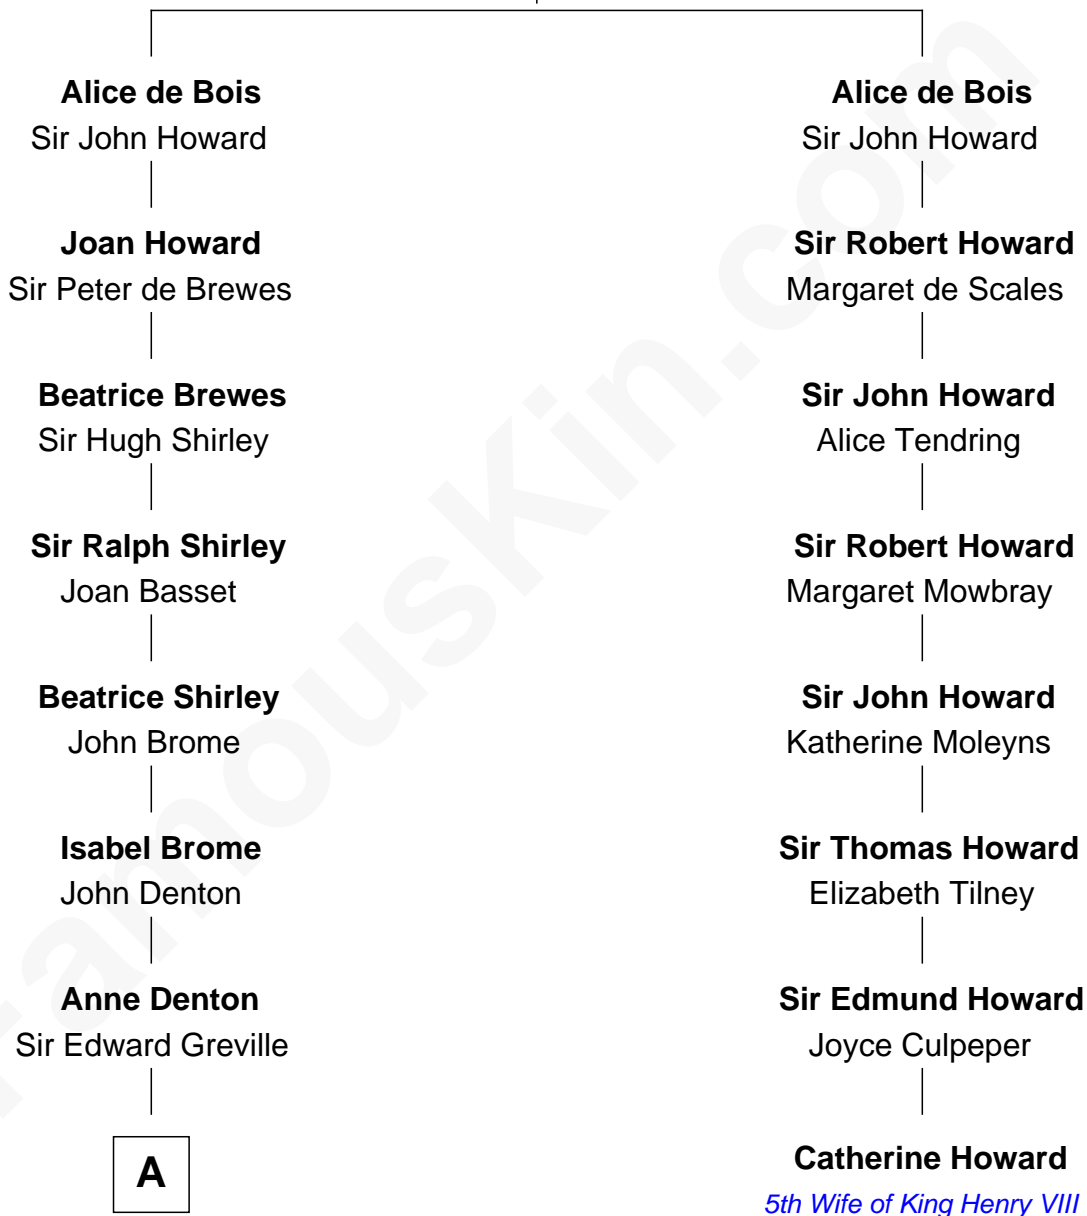

FamousKin.com Relationship Chart of

King Charles III

King of the United Kingdom

7th cousin 14 times removed of

Catherine Howard

5th Wife of King Henry VIII

Sir Robert de Bois

Christian le Latimer

A

Sir Fulk Greville
Elizabeth Willoughby

Eleanor Greville
Sir John Conway

Sir Edward Conway
Dorothy Tracy

Brilliana Conway
Sir Robert Harley

Sir Edward Harley
Abigail Stephens

Robert Harley
Elizabeth Foley

Edward Harley
Henrietta Cavendish Holles