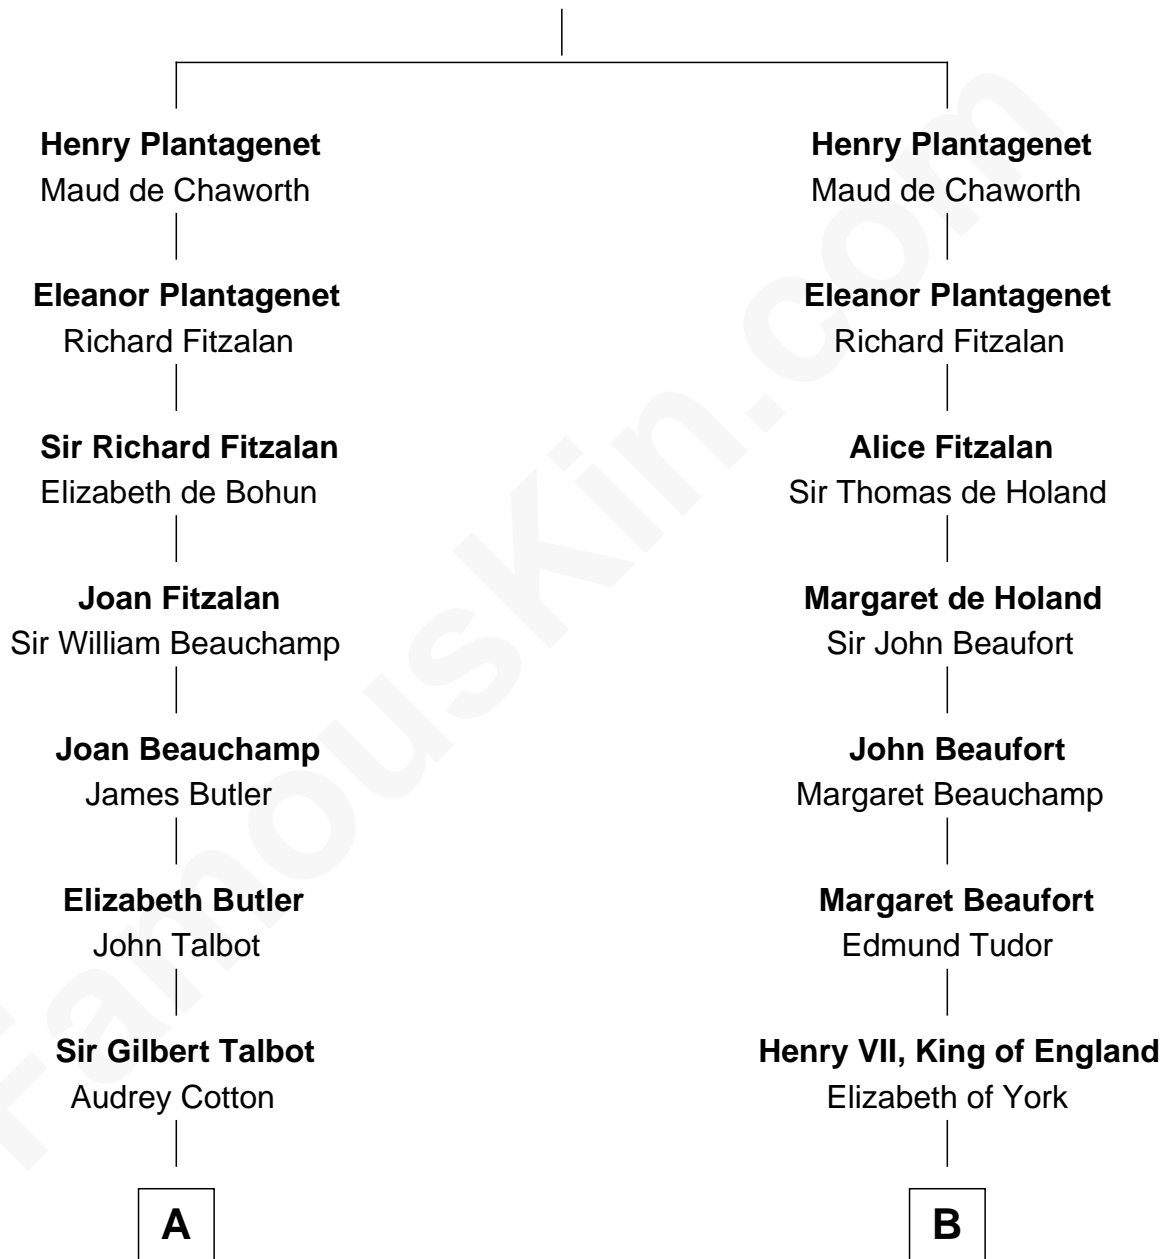

# FamousKin.com Relationship Chart of

**King Charles III**

*King of the United Kingdom*

8th cousin 13 times removed of

**Queen Elizabeth I**

*Queen of England*

**Edmund Plantagenet**

Blanche of Artois

**C**

**C**

—  
**Claude Bowes-Lyon**

Frances Dora Smith

—  
**Claude George Bowes-Lyon**

Cecilia Nina Cavendish-Bentinck

—  
**Elizabeth Bowes-Lyon**

George VI, King of the United Kingdom

—  
**Elizabeth II, Queen of the United Kingdom**

Prince Philip of Edinburgh

—  
**King Charles III**

*King of the United Kingdom*