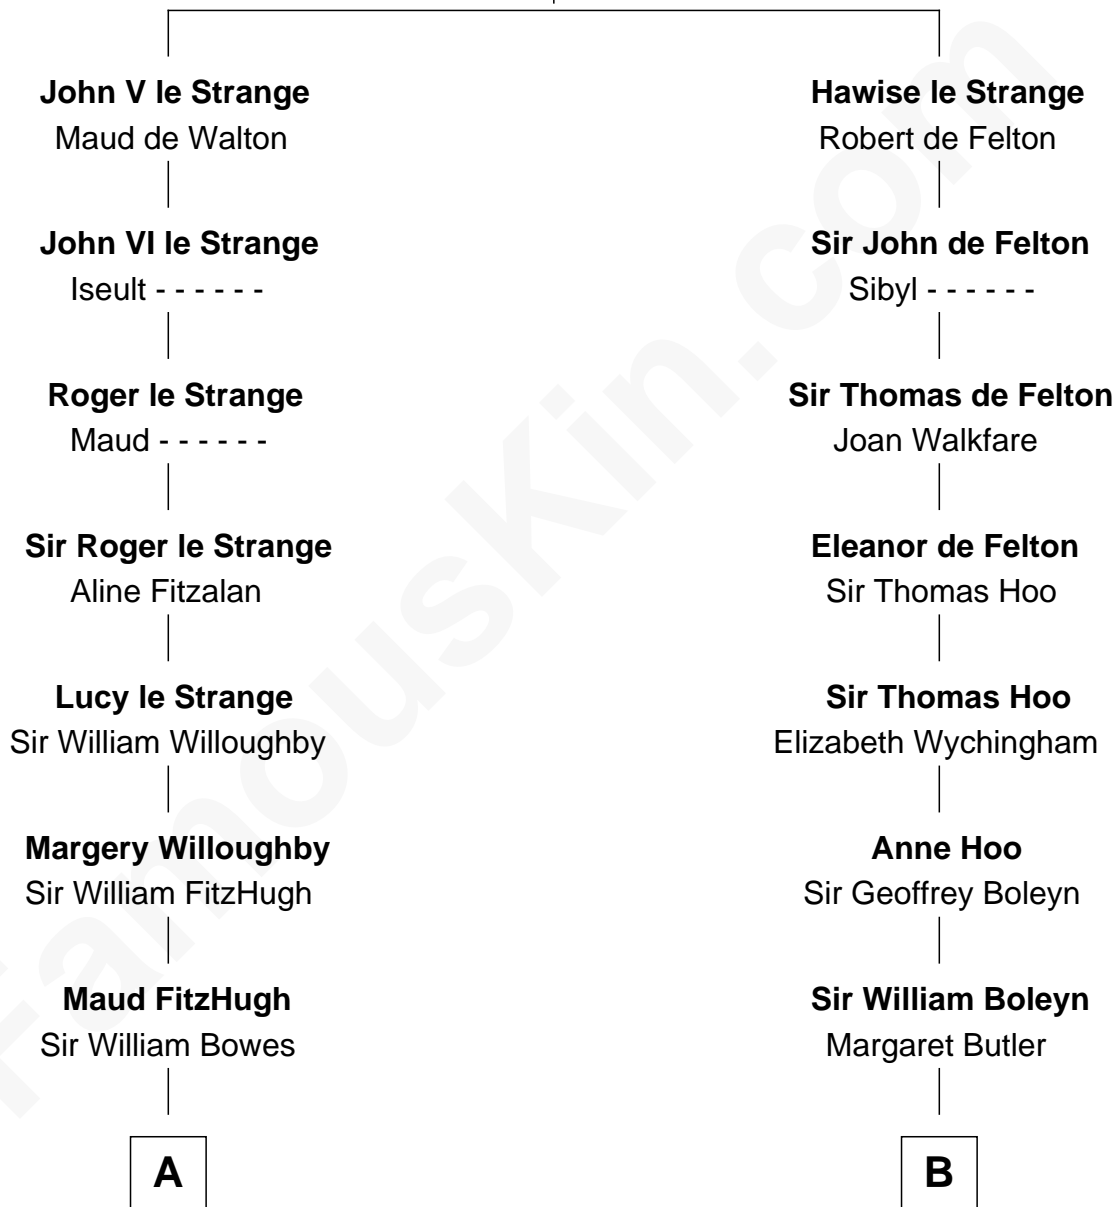

FamousKin.com Relationship Chart of

King Charles III

King of the United Kingdom

9th cousin 12 times removed of

Queen Elizabeth I

Queen of England

John IV le Strange

Joan de Somery

C

—
Claude Bowes-Lyon

Frances Dora Smith

—
Claude George Bowes-Lyon

Cecilia Nina Cavendish-Bentinck

—
Elizabeth Bowes-Lyon

George VI, King of the United Kingdom

—
Elizabeth II, Queen of the United Kingdom

Prince Philip of Edinburgh

—
King Charles III

King of the United Kingdom