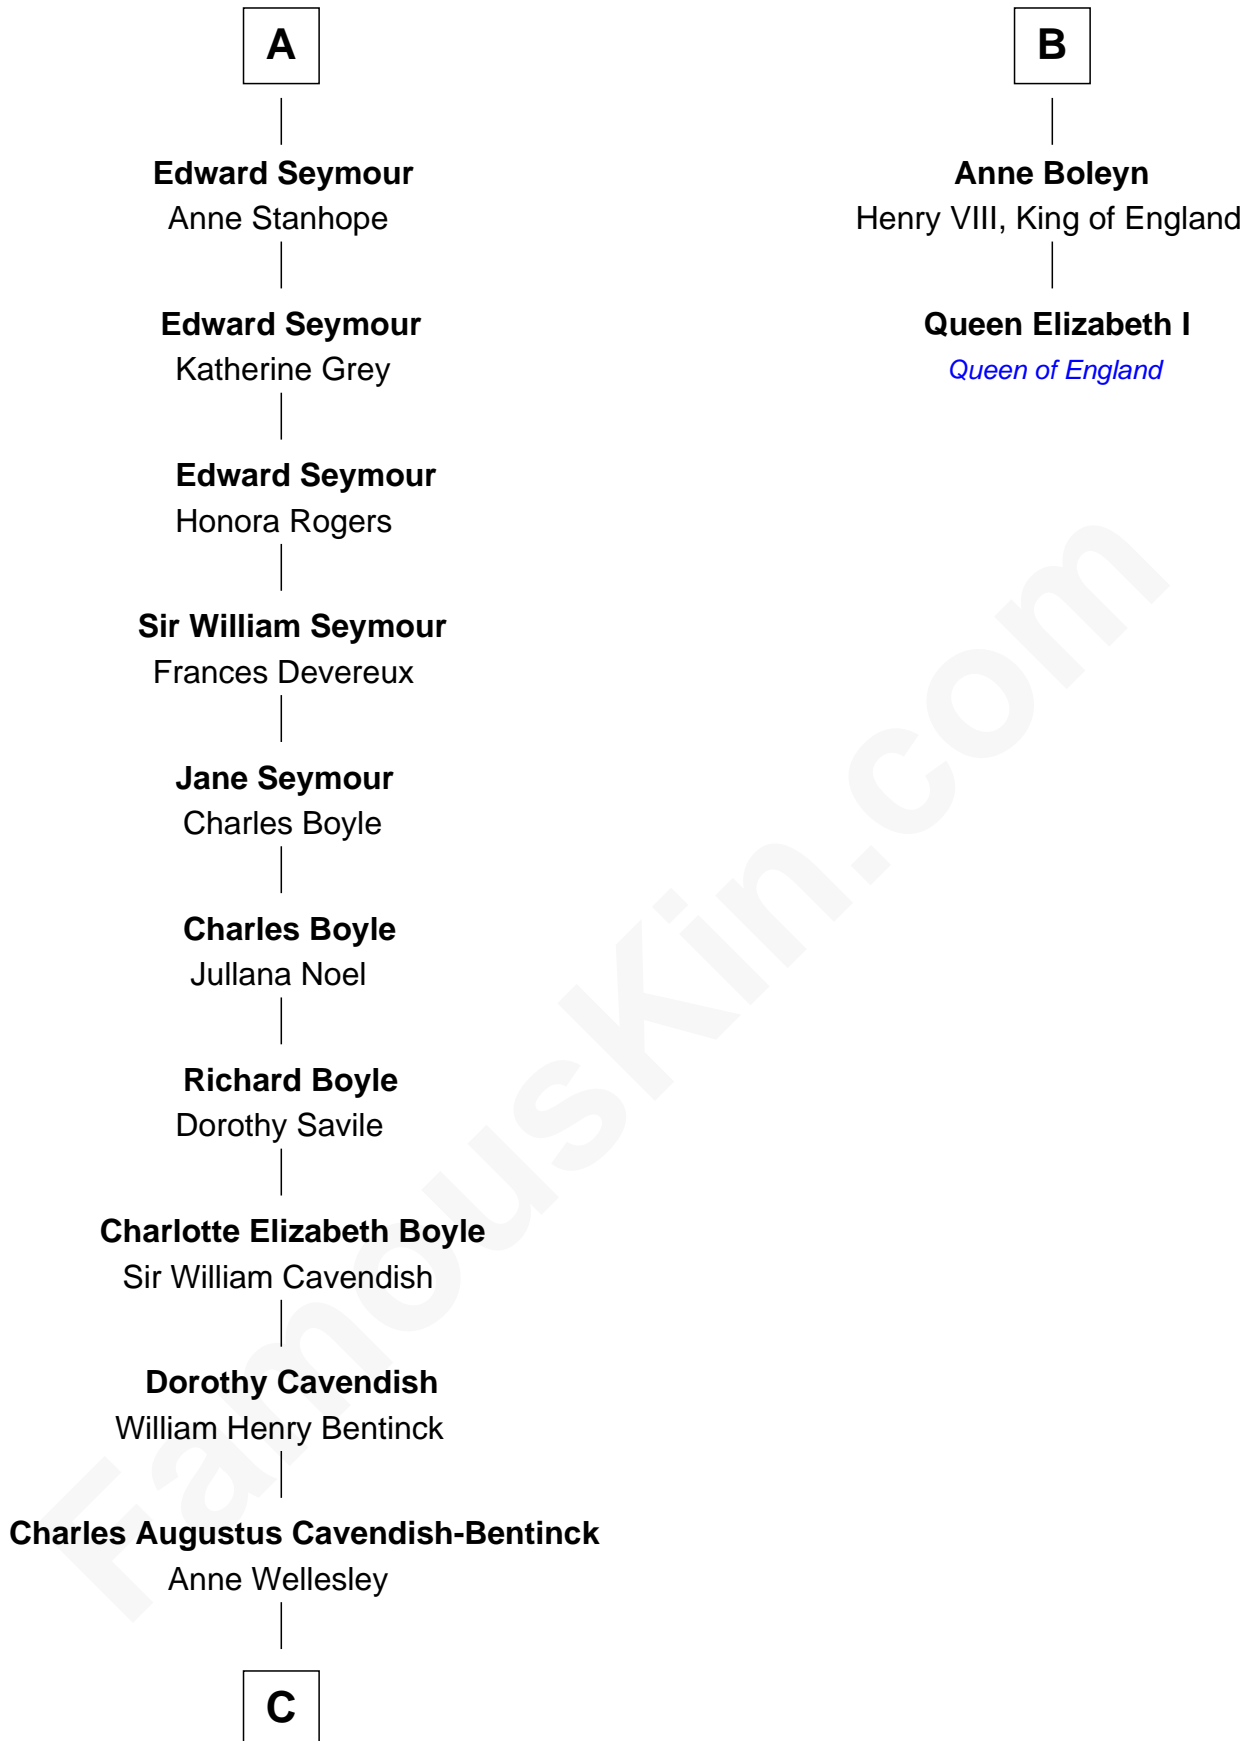

# FamousKin.com Relationship Chart of

**King Charles III**

*King of the United Kingdom*

8th cousin 13 times removed of

**Queen Elizabeth I**

*Queen of England*

**Sir William de Boteler**

Ela Herdeburgh