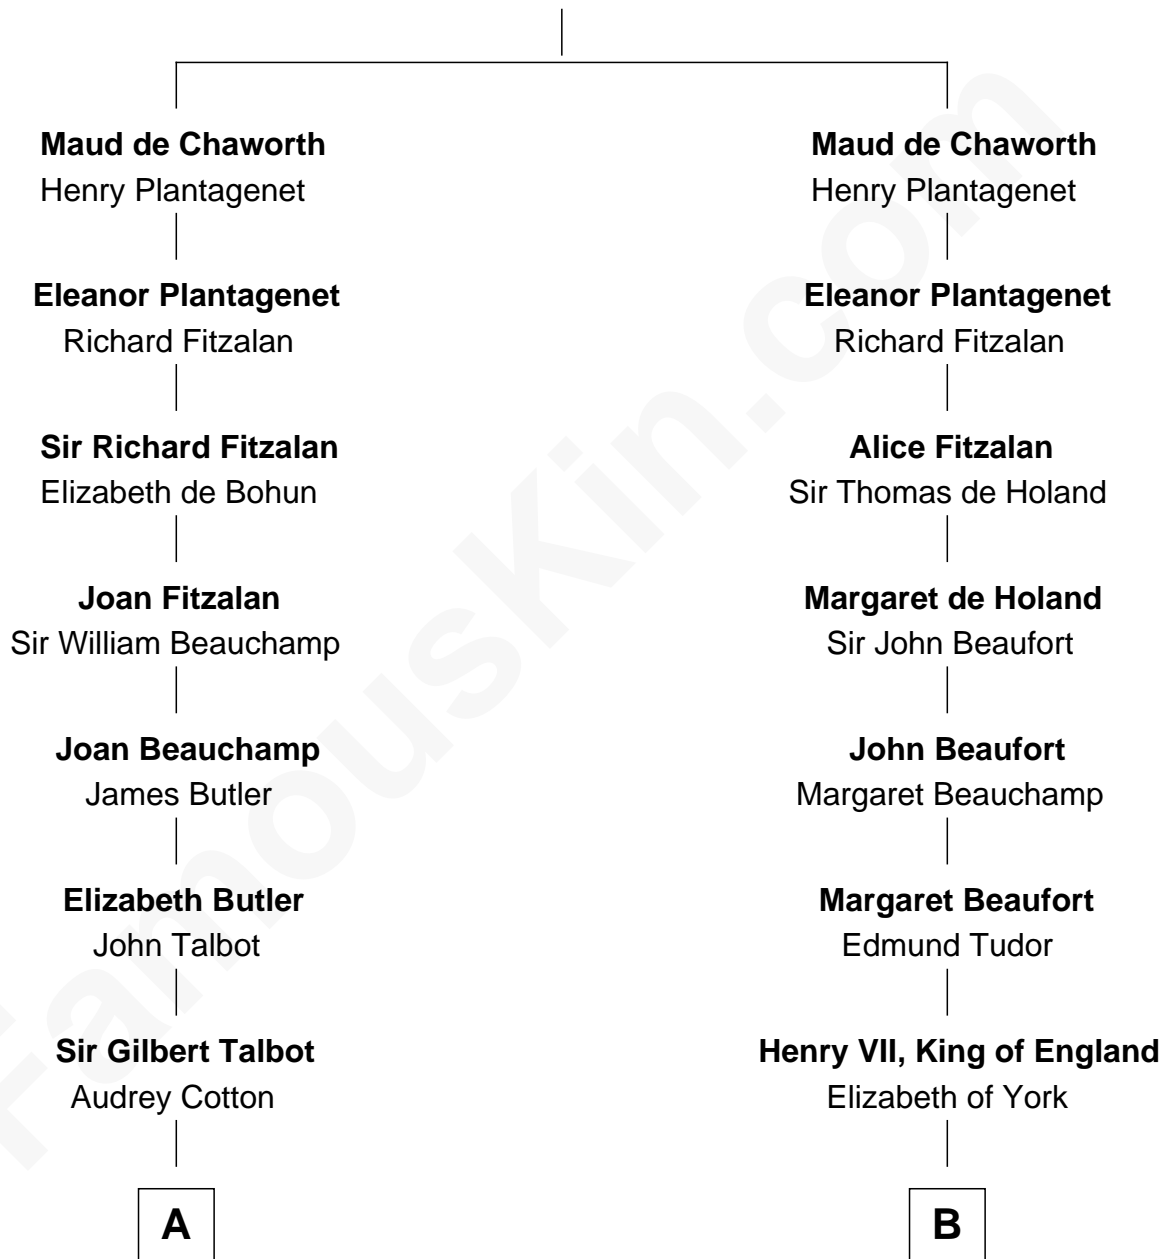

FamousKin.com Relationship Chart of

King Charles III

King of the United Kingdom

8th cousin 13 times removed of

Queen Elizabeth I

Queen of England

Sir Patrick de Chaworth

Isabella de Beauchamp

C

C

—
Claude Bowes-Lyon

Frances Dora Smith

—
Claude George Bowes-Lyon

Cecilia Nina Cavendish-Bentinck

—
Elizabeth Bowes-Lyon

George VI, King of the United Kingdom

—
Elizabeth II, Queen of the United Kingdom

Prince Philip of Edinburgh

—
King Charles III

King of the United Kingdom