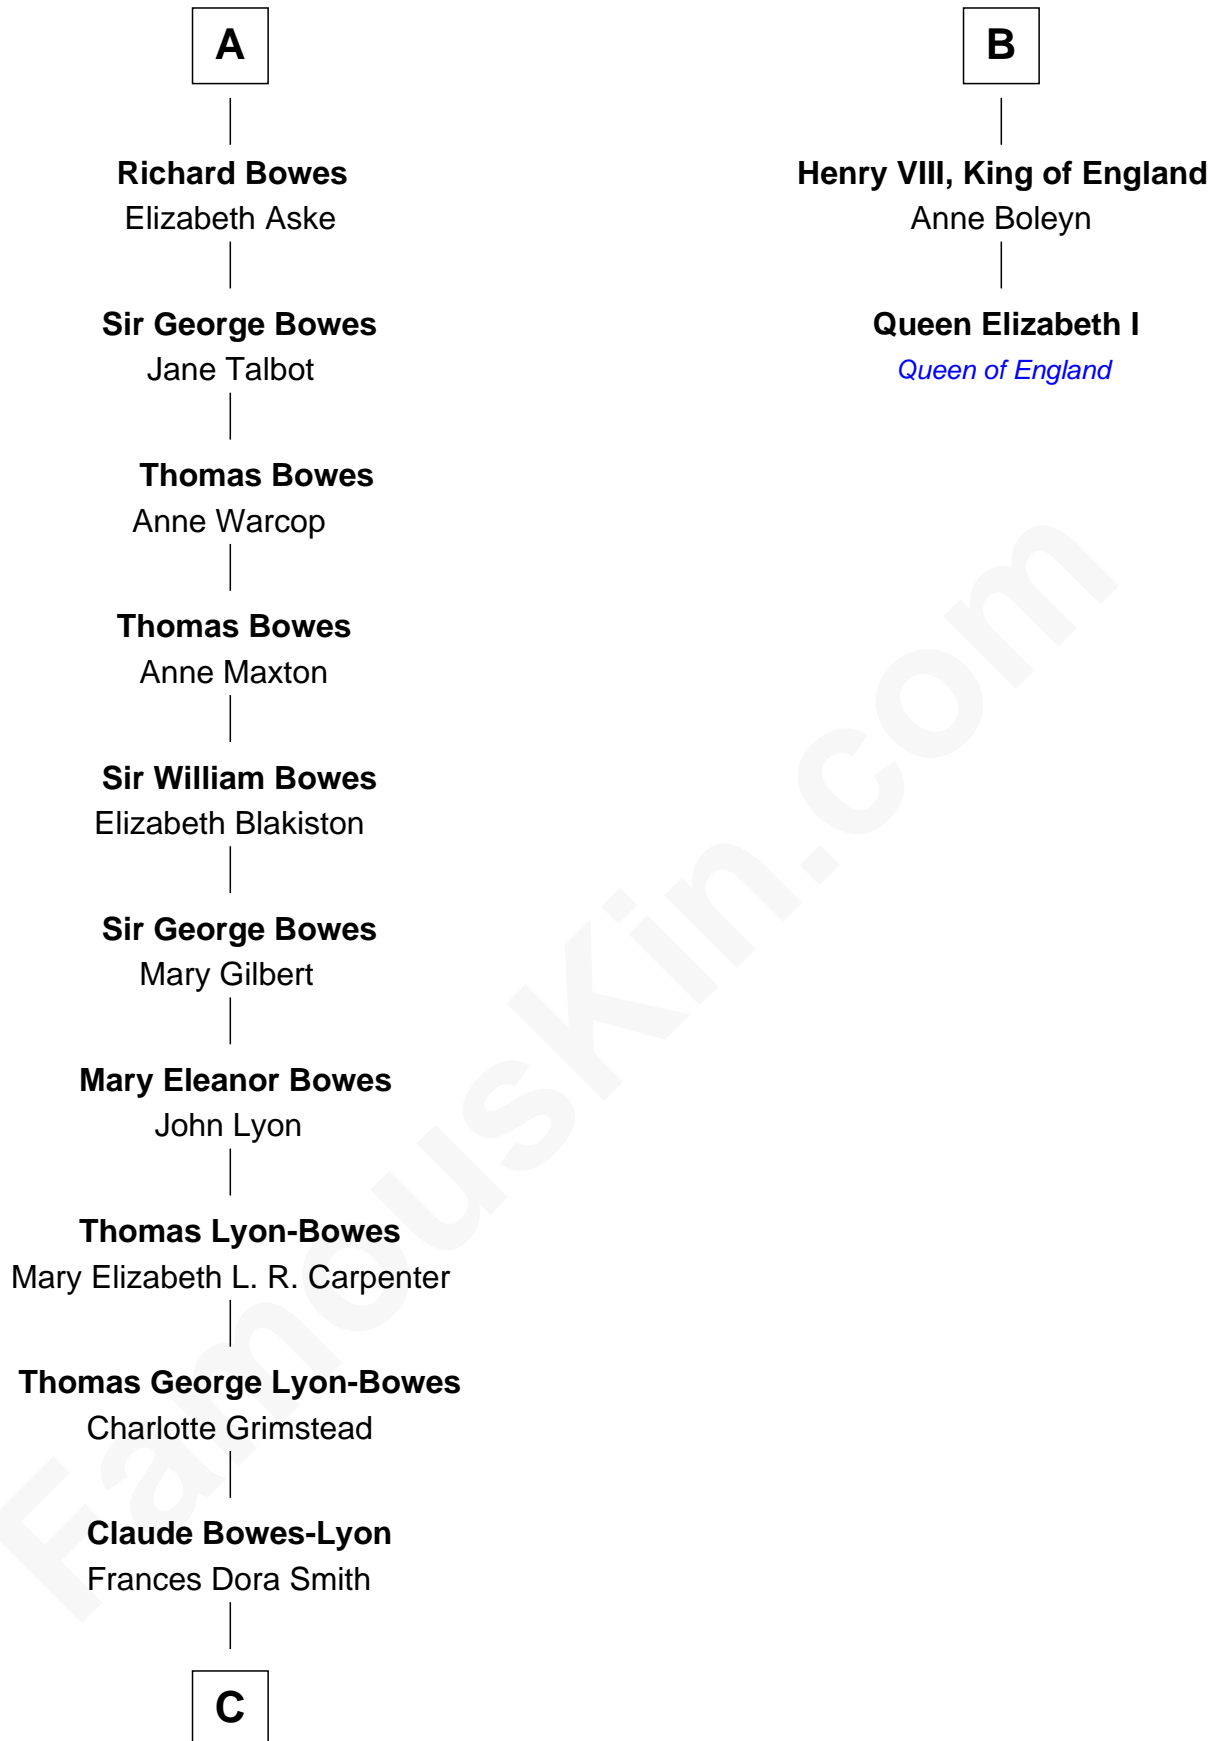

FamousKin.com Relationship Chart of

King Charles III

King of the United Kingdom

8th cousin 12 times removed of

Queen Elizabeth I

Queen of England

Sir Edmund Mortimer

Margaret de Fiennes

C

Claude George Bowes-Lyon
Cecilia Nina Cavendish-Bentinck

Elizabeth Bowes-Lyon
George VI, King of the United Kingdom

Elizabeth II, Queen of the United Kingdom
Prince Philip of Edinburgh

King Charles III
King of the United Kingdom