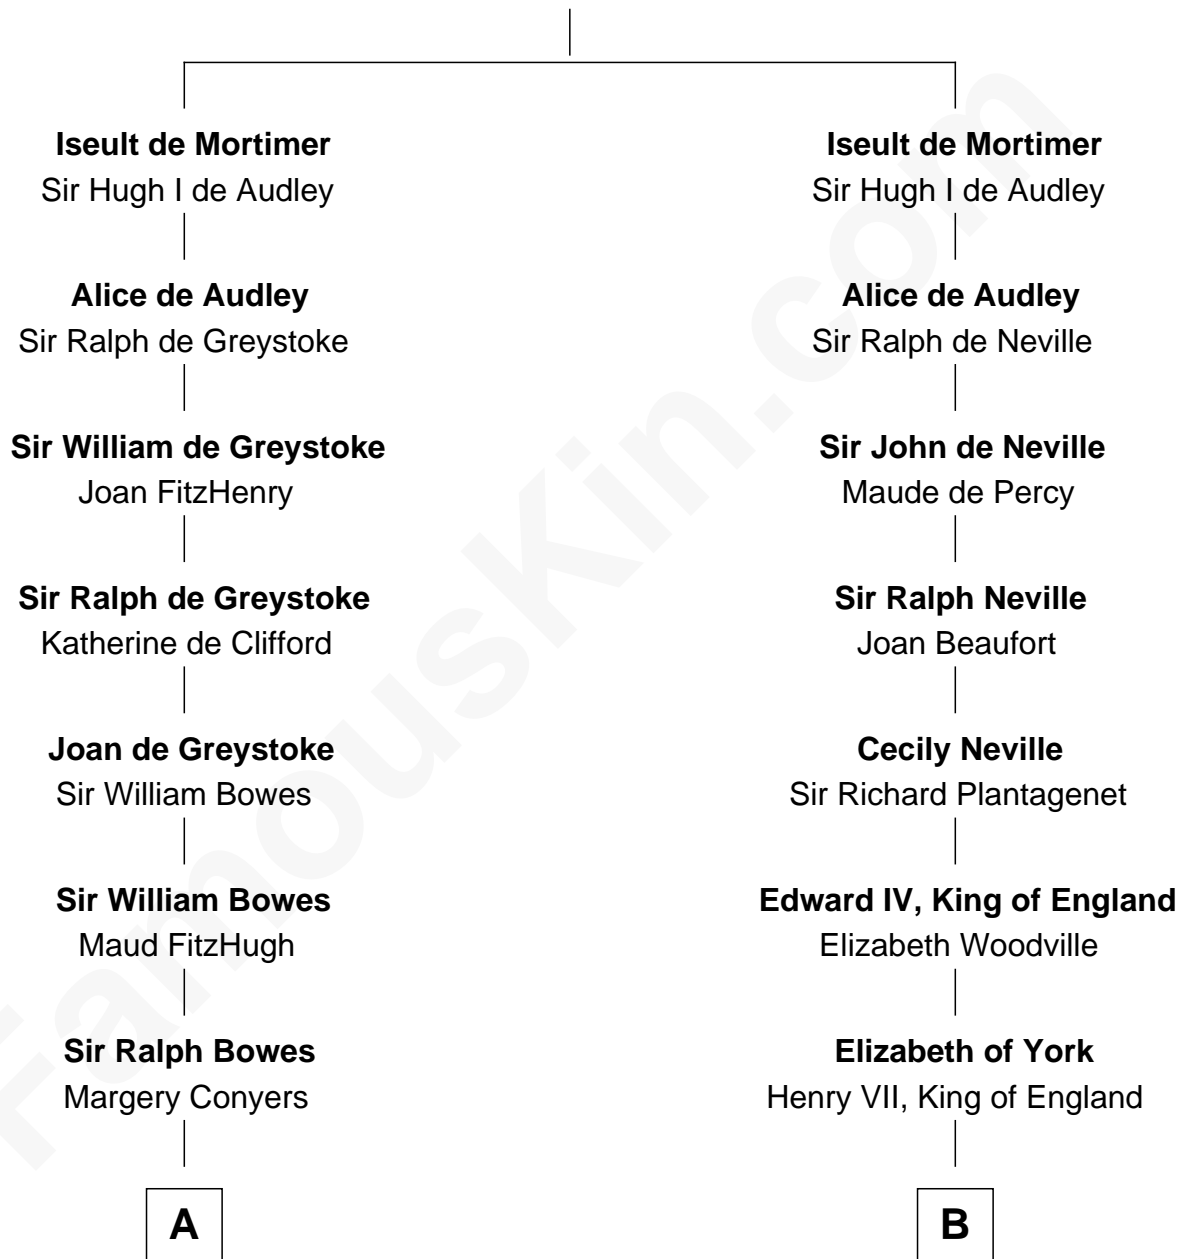

FamousKin.com Relationship Chart of

King Charles III

King of the United Kingdom

8th cousin 12 times removed of

Queen Elizabeth I

Queen of England

Sir Edmund Mortimer

Margaret de Fiennes

C

Claude George Bowes-Lyon
Cecilia Nina Cavendish-Bentinck

Elizabeth Bowes-Lyon
George VI, King of the United Kingdom

Elizabeth II, Queen of the United Kingdom
Prince Philip of Edinburgh

King Charles III
King of the United Kingdom