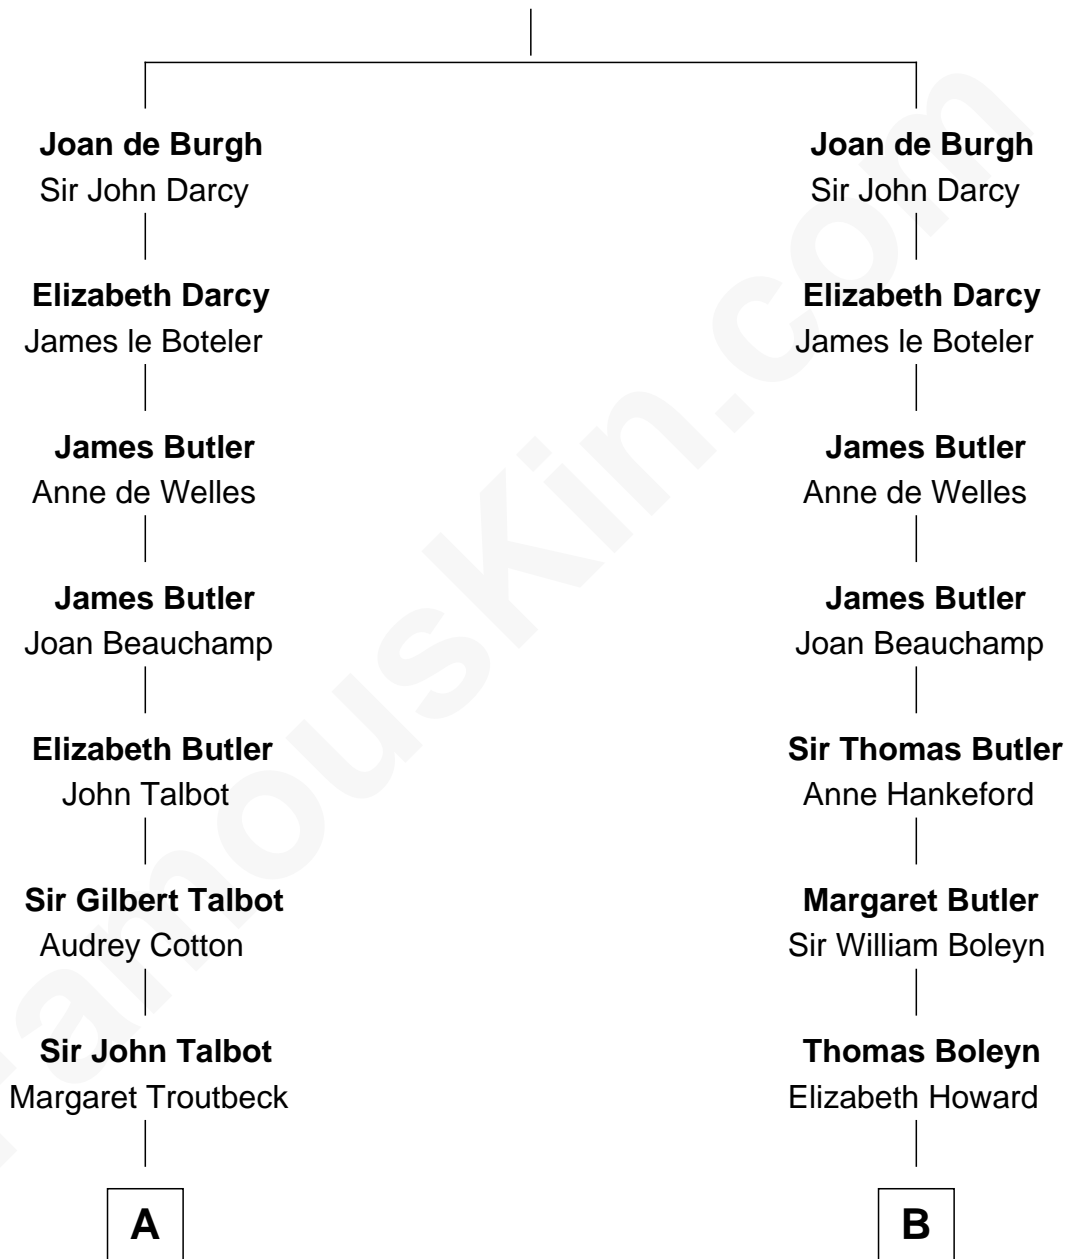

FamousKin.com Relationship Chart of

King Charles III

King of the United Kingdom

8th cousin 12 times removed of

Queen Elizabeth I

Queen of England

Sir Richard de Burgh

Margaret - - - - -

C

—
Claude George Bowes-Lyon
Cecilia Nina Cavendish-Bentinck

—
Elizabeth Bowes-Lyon
George VI, King of the United Kingdom

—
Elizabeth II, Queen of the United Kingdom
Prince Philip of Edinburgh

—
King Charles III
King of the United Kingdom