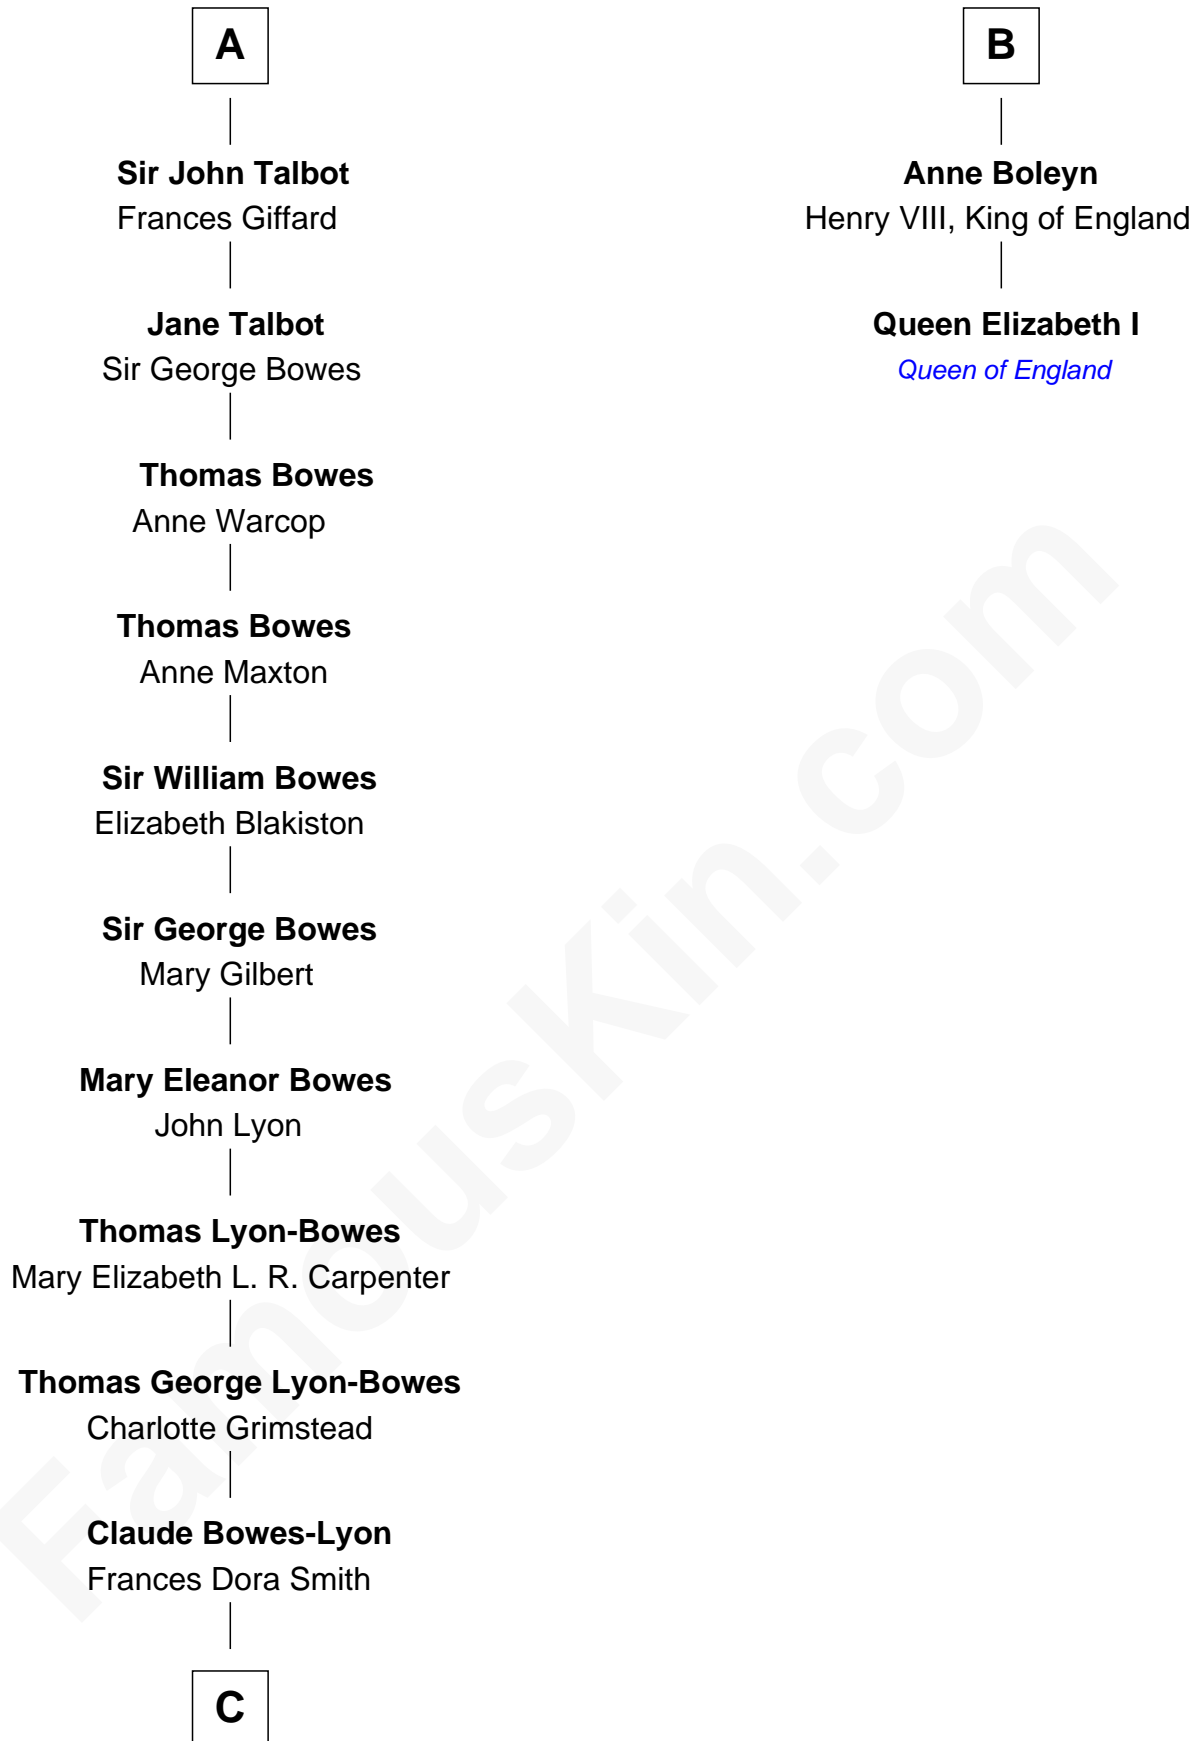

FamousKin.com Relationship Chart of

King Charles III

King of the United Kingdom

8th cousin 12 times removed of

Queen Elizabeth I

Queen of England

Sir Richard de Burgh

Margaret - - - - -