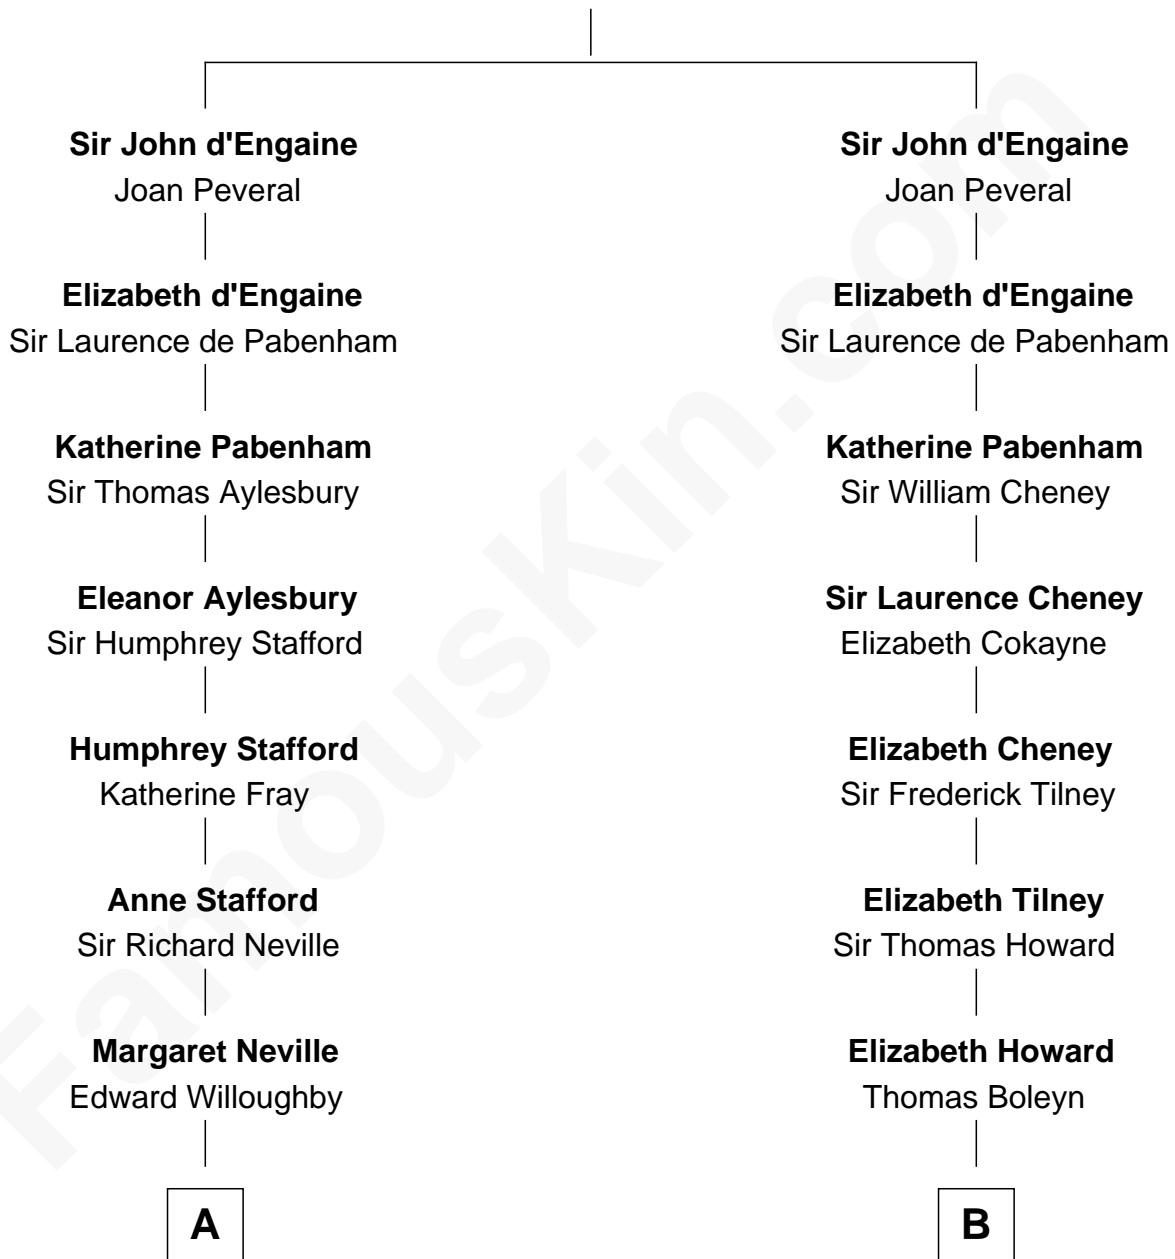

FamousKin.com Relationship Chart of

King Charles III

King of the United Kingdom

8th cousin 13 times removed of

Queen Elizabeth I

Queen of England

Sir Nicholas Engaine

Anice de Fauconberge

C

Rev. Charles William Cavendish-Bentinck

Caroline Louisa Burnaby

Cecilia Nina Cavendish-Bentinck

Claude George Bowes-Lyon

Elizabeth Bowes-Lyon

George VI, King of the United Kingdom

Elizabeth II, Queen of the United Kingdom

Prince Philip of Edinburgh

King Charles III

King of the United Kingdom